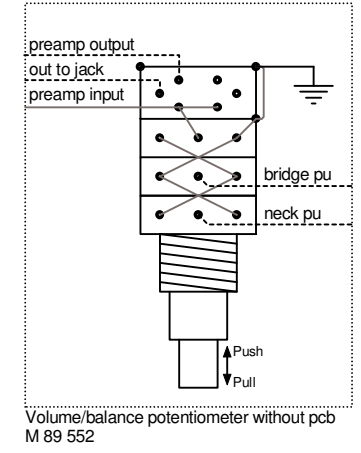

Neck
Active MEC J
Dolphin Pro I : M 60 201L
Dolphin SN : M 60201 S

Bridge PU
Active MEC Twin Jazz
M 60 209

- black ①
- brown ①
- red ②
- orange ③
- yellow ④
- green ⑤
- blue ⑥
- purple ⑦
- grey ⑧
- - - white ⑨
- (shrink tube)
- (ground)
- X1 - nickel
- X2 - black
- X3 - gold