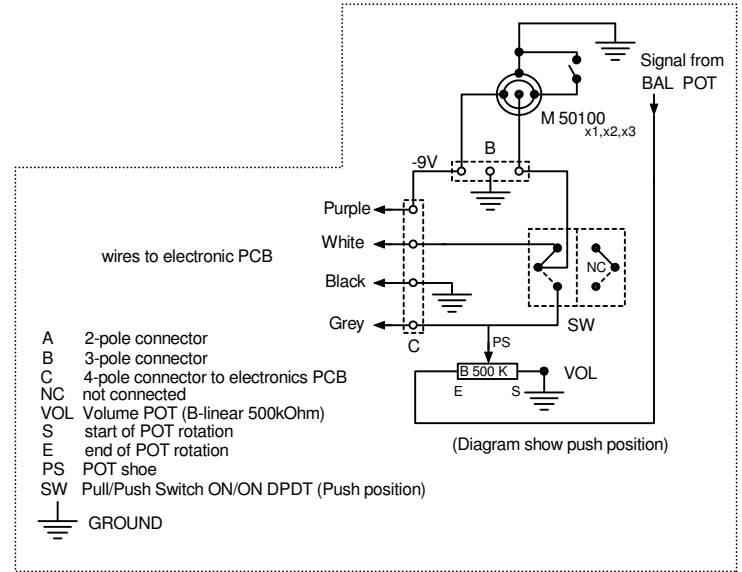

Neck
Active MEC J
Dolphin Pro I : M 60 201L
Dolphin SN : M 60201 S

Bridge PU
Active MEC Twin Jazz
M 60 209

- black ①
- brown ①
- red ②
- orange ③
- yellow ④
- green ⑤
- blue ⑥
- purple ⑦
- grey ⑧
- - - white ⑨
- (shrink tube)
- (ground)
- X1 - nickel
- X2 - black
- X3 - gold