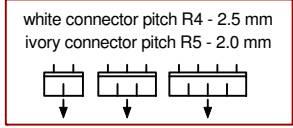

Neck
Active MEC J
Dolphin Pro I : M 60 201L
Dolphin SN : M 60201 S

Bridge PU
Active MEC Twin Jazz
M 60 209

- black ①
- brown ①
- red ②
- orange ③
- yellow ④
- green ⑤
- blue ⑥
- purple ⑦
- grey ⑧
- - - white ⑨
- (shrink tube)
- (ground)
- X1 - nickel
- X2 - black
- X3 - gold