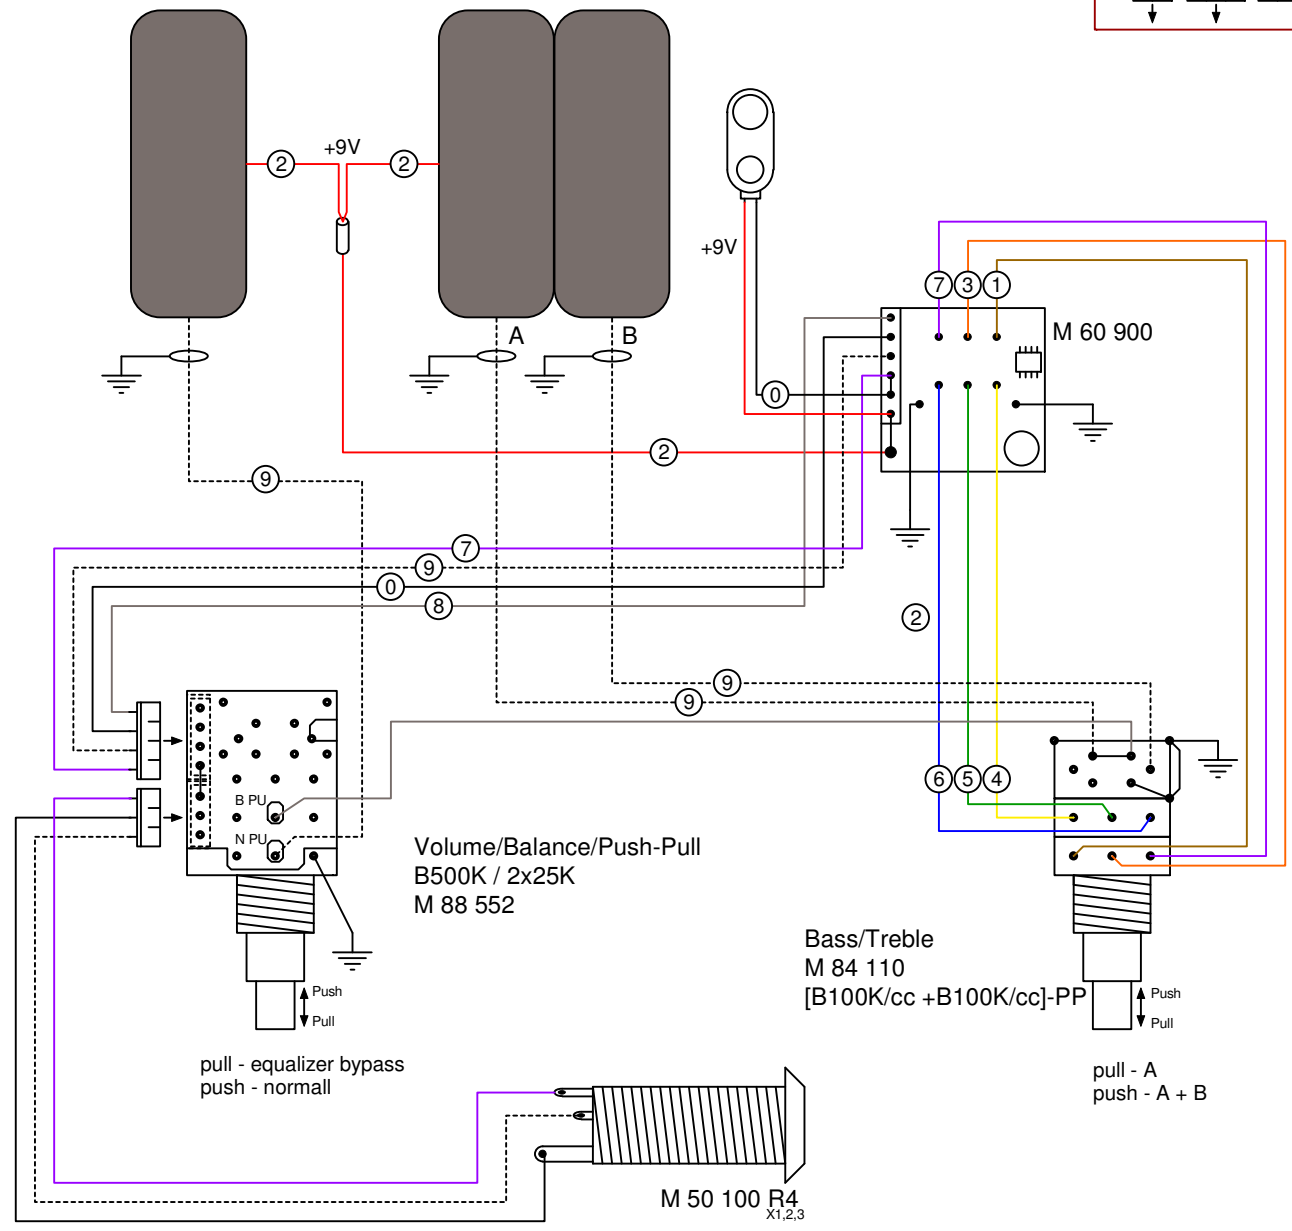

Neck
Active MEC J
Dolphin Pro I : M 60 201L
Dolphin SN : M 60201 S

Bridge PU
Active MEC Twin Jazz
M 60 209

- black ①
- brown ①
- red ②
- orange ③
- yellow ④
- green ⑤
- blue ⑥
- purple ⑦
- grey ⑧
- - - white ⑨
- (shrink tube)
- (ground)
- X1 - nickel
- X2 - black
- X3 - gold