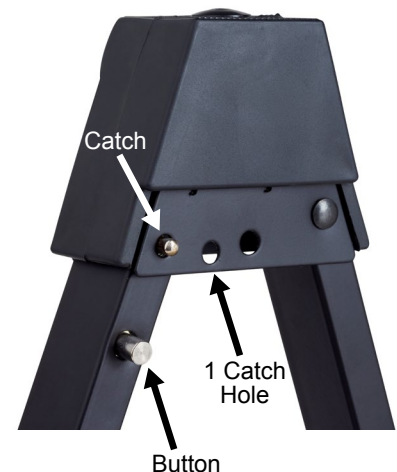

Security Guidelines

- Keep children away from the guitar stand and do not let them play with it. The guitar stand is not a toy.
- Never use the guitar stand as a ladder or support frame for other things!
- Only place the guitar stand on a level and even surface. **Warwick GmbH & Co. Music Equipment KG** is not responsible for any personal and material damages caused by faulty assembly and misuse.
- This stand has been tested with various instrument finishes and found no problems. Still we advise caution with vintage instruments and nitrocellulose finishes. Sweat, environmental pollutants, nitrocellulose and age can create chemical reactions that cannot be tested or predicted, therefore we are not responsible for any damages to the surface finish resulting in these circumstances.
- The stand can be used at home or, with safe distance to the audience on stage.

A-Frame Assembly & Use

- On the guitar stand; RS 2080X Series fold out the legs to the stop.
- The RS 2081X Series guitar stand can be folded out into two positions. Press the button and fold out make sure the catch snaps into place in one of the 2 position holes (see picture on the right).
- Put stand on an even and straight surface
- Put the guitar down on it - verify that the instrument has a firm resting position and doesn't tilt or wobble (see picture on the right).

Disposal

The symbol shown on the right indicates that the product must be separated from the normal domestic waste in the event of disposal, depending on local regulations and regulations. Dispose of the product at your local collection point. At some collection points and waste collection plants, the disposal is free of charge. Waste separation and recycling helps to conserve the resources of nature and guarantees the proper disposal for the protection of the environment.

Maintenance and Care

This music stand does not need any special maintenance.

If necessary clean it with a damp cloth. If the articulations, hinges or catches (if present) get stiff, they need to be lubricated. Please note that the instrument stand is only recommended for indoor use.

WARRANTY

This product falls under legal warranty.

In case of a warranty claim please contact your dealer.

WARNING:
This product can expose you to chemicals, which are known to the State of California to cause cancer and birth defects or other reproductive harm.
For more information, go to: www.p65warnings.ca.gov

Warwick GmbH & Co. Music Equipment KG, Gewerbepark 46, 08258 Markneukirchen / Germany

info@rockstand.de | www.rockgear.us | www.facebook.de/warwickmusicdistribution