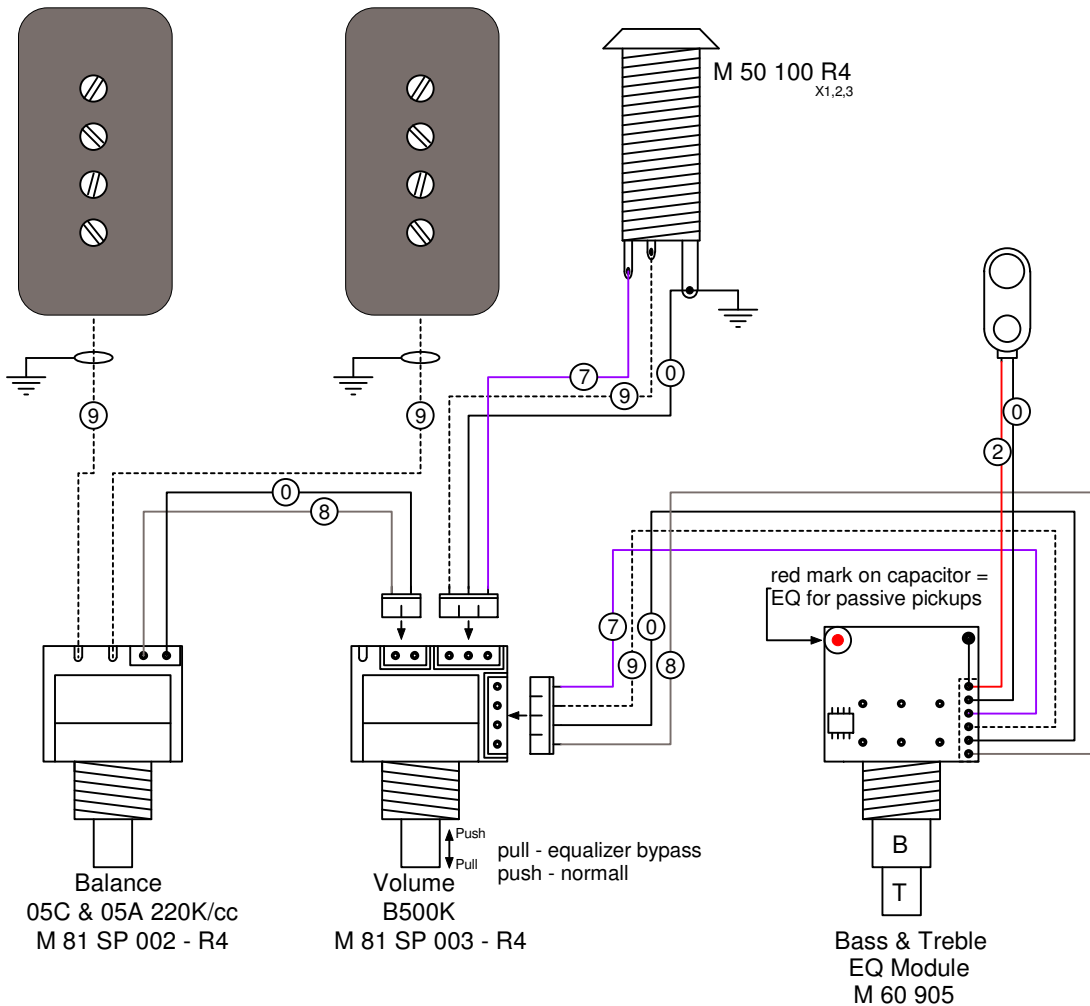

Neck Pickup

Bridge Pickup

- black ①
- brown ②
- red ③
- orange ④
- yellow ⑤
- green ⑥
- blue ⑦
- purple ⑧
- grey ⑨
- white ⑩
- - ground
- X1 - nickel
- X2 - black
- X3 - gold

Warwick GmbH & Co Music Equipment Kg  
Gewerbegebiet Wohlhausen  
D-08258 Markneukirchen  
Tel. +49 (0) 37422 555 0  
Fax. +49 (0) 37422 555 99

Updated: 11.03.2013

M 60013dm