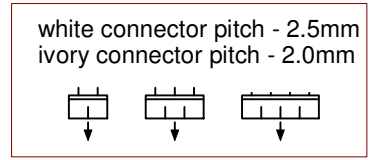

Neck Pickup

Bridge Pickup

- black ①
- brown ②
- red ③
- orange ④
- yellow ⑤
- green ⑥
- blue ⑦
- purple ⑧
- grey ⑨
- white ⑩
- - ground
- X1 - nickel
- X2 - black
- X3 - gold

Warwick GmbH & Co Music Equipment Kg  
Gewerbegebiet Wohlhausen  
D-08258 Markneukirchen  
Tel. +49 (0) 37422 555 0  
Fax. +49 (0) 37422 555 99