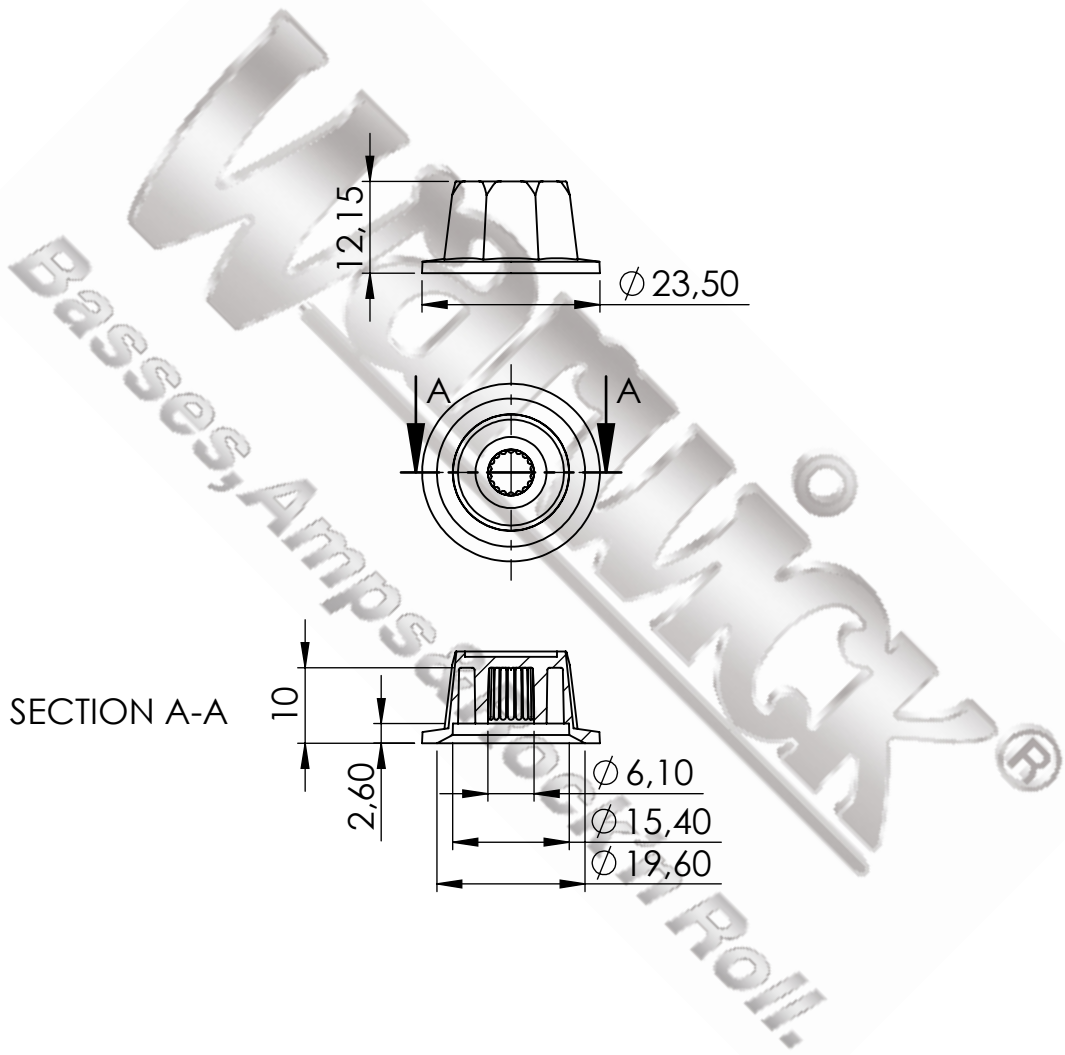

UNLESS OTHERWISE SPECIFIED:  
DIMENSIONS ARE IN MILLIMETERS

Color : Creme

DO NOT SCALE DRAWING

REVISION

Copyright: The drawing is property of Warwick GmbH&Co  
Music Equipment KG.  
The information given on it is protected by copyright any form  
of copying or reproduction is strictly forbidden.