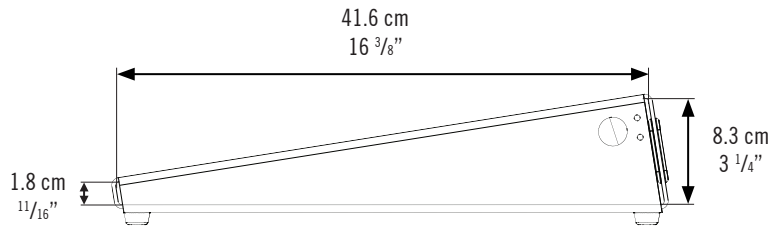

CINQUE 5.3

POWER SUPPLY PLACEMENT - MAXIMUM SPACE UNDERNEATH THE BOARD

SIDE VIEW

FRONT VIEW

UNDERNEATH VIEW

CINQUE 5.3

POWER SUPPLY PLACEMENT - MAXIMUM SPACE UNDERNEATH THE BOARD

THE TRAY

FRONT VIEW

UNDERNEATH VIEW

OPTIONAL TRAY POSITIONS (6 TOTAL)

CINQUE 5.3

POSSIBLE POSITION FOR FRAME XL

FRAME XL

SIDE VIEW

FRONT VIEW

UNDERNEATH VIEW

POSSIBLE POSITION FOR FRAME XL
MOUNTING SOLUTIONS FOR XL POWER SUPPLIES