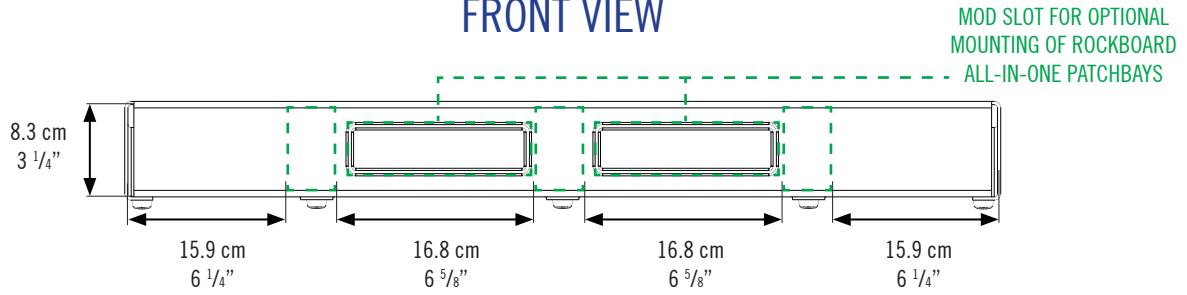

CINQUE 5.3

POWER SUPPLY PLACEMENT - MAXIMUM SPACE UNDERNEATH THE BOARD

SIDE VIEW

FRONT VIEW

UNDERNEATH VIEW

CINQUE 5.3

POWER SUPPLY PLACEMENT - MAXIMUM SPACE UNDERNEATH THE BOARD

THE TRAY

FRONT VIEW

UNDERNEATH VIEW

OPTIONAL TRAY POSITIONS (6 TOTAL)

CINQUE 5.3

POSSIBLE POSITION FOR FRAME XL

FRAME XL

SIDE VIEW

FRONT VIEW

UNDERNEATH VIEW

POSSIBLE POSITION FOR FRAME XL
MOUNTING SOLUTIONS FOR XL POWER SUPPLIES