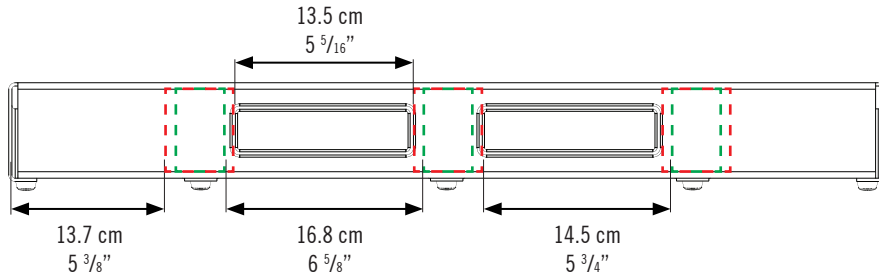

CINQUE 5.3

POWER SUPPLY PLACEMENT - MAXIMUM SPACE UNDERNEATH THE BOARD

SIDE VIEW

FRONT VIEW

UNDERNEATH VIEW

CINQUE 5.3

POWER SUPPLY PLACEMENT - MAXIMUM SPACE UNDERNEATH THE BOARD

THE TRAY

FRONT VIEW

UNDERNEATH VIEW

OPTIONAL TRAY POSITIONS (6 TOTAL)

CINQUE 5.3

POSSIBLE POSITION FOR FRAME XL

FRAME XL

SIDE VIEW

FRONT VIEW

UNDERNEATH VIEW

POSSIBLE POSITION FOR FRAME XL
MOUNTING SOLUTIONS FOR XL POWER SUPPLIES