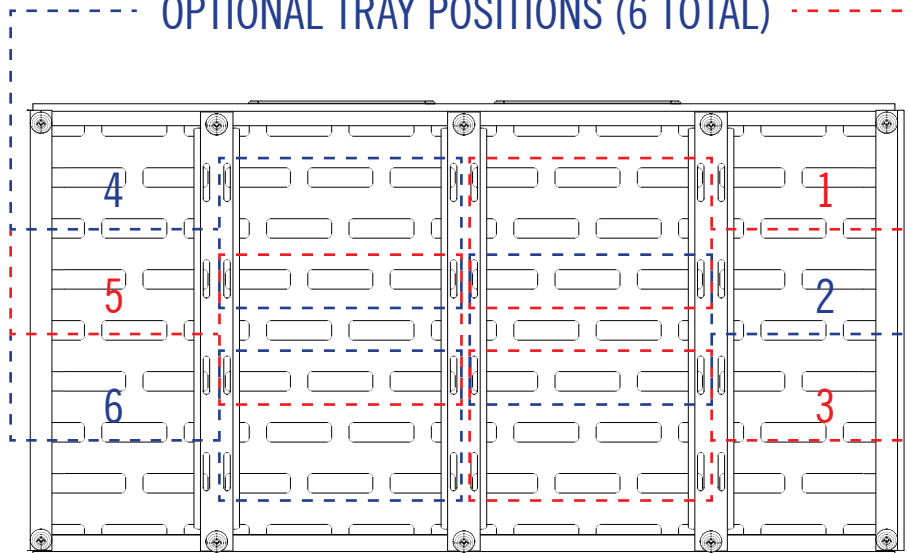

CINQUE 5.3

POWER SUPPLY PLACEMENT - MAXIMUM SPACE UNDERNEATH THE BOARD

SIDE VIEW

FRONT VIEW

UNDERNEATH VIEW

CINQUE 5.3

POWER SUPPLY PLACEMENT - MAXIMUM SPACE UNDERNEATH THE BOARD

THE TRAY

FRONT VIEW

UNDERNEATH VIEW

OPTIONAL TRAY POSITIONS (6 TOTAL)

CINQUE 5.3

POSSIBLE POSITION FOR FRAME XL

FRAME XL

SIDE VIEW

FRONT VIEW

UNDERNEATH VIEW

POSSIBLE POSITION FOR FRAME XL
MOUNTING SOLUTIONS FOR XL POWER SUPPLIES