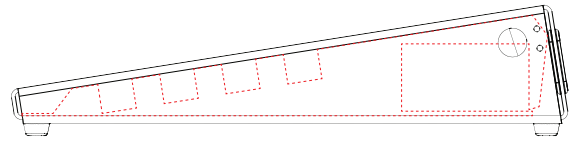

CINQUE 5.3

POWER SUPPLY PLACEMENT - MAXIMUM SPACE UNDERNEATH THE BOARD

SIDE VIEW

FRONT VIEW

UNDERNEATH VIEW

CINQUE 5.3

POWER SUPPLY PLACEMENT - MAXIMUM SPACE UNDERNEATH THE BOARD

THE TRAY

FRONT VIEW

UNDERNEATH VIEW

OPTIONAL TRAY POSITIONS (6 TOTAL)

CINQUE 5.3

POSSIBLE POSITION FOR FRAME XL

FRAME XL

SIDE VIEW

FRONT VIEW

UNDERNEATH VIEW

POSSIBLE POSITION FOR FRAME XL
MOUNTING SOLUTIONS FOR XL POWER SUPPLIES