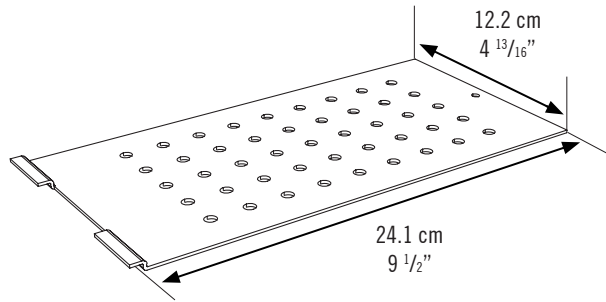

CINQUE 5.3

POWER SUPPLY PLACEMENT - MAXIMUM SPACE UNDERNEATH THE BOARD

SIDE VIEW

FRONT VIEW

UNDERNEATH VIEW

CINQUE 5.3

POWER SUPPLY PLACEMENT - MAXIMUM SPACE UNDERNEATH THE BOARD

THE TRAY

FRONT VIEW

UNDERNEATH VIEW

OPTIONAL TRAY POSITIONS (6 TOTAL)

CINQUE 5.3

POSSIBLE POSITION FOR FRAME XL

FRAME XL

SIDE VIEW

FRONT VIEW