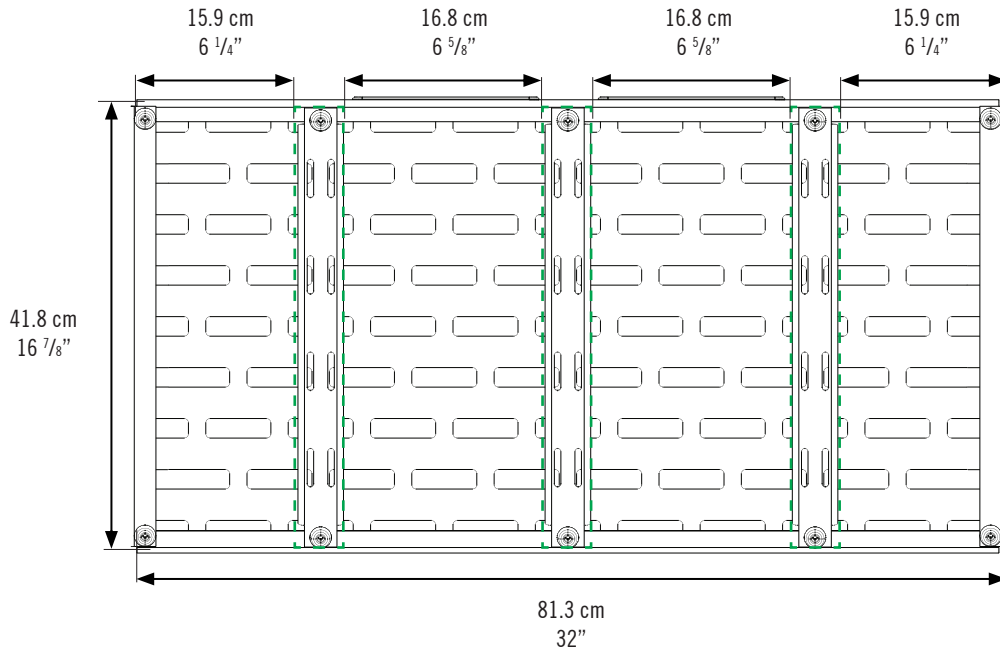

CINQUE 5.3

POWER SUPPLY PLACEMENT - MAXIMUM SPACE UNDERNEATH THE BOARD

SIDE VIEW

FRONT VIEW

UNDERNEATH VIEW

CINQUE 5.3

POWER SUPPLY PLACEMENT - MAXIMUM SPACE UNDERNEATH THE BOARD

THE TRAY

FRONT VIEW

UNDERNEATH VIEW

OPTIONAL TRAY POSITIONS (6 TOTAL)

CINQUE 5.3

POSSIBLE POSITION FOR FRAME XL

FRAME XL

SIDE VIEW

FRONT VIEW

UNDERNEATH VIEW

POSSIBLE POSITION FOR FRAME XL
MOUNTING SOLUTIONS FOR XL POWER SUPPLIES