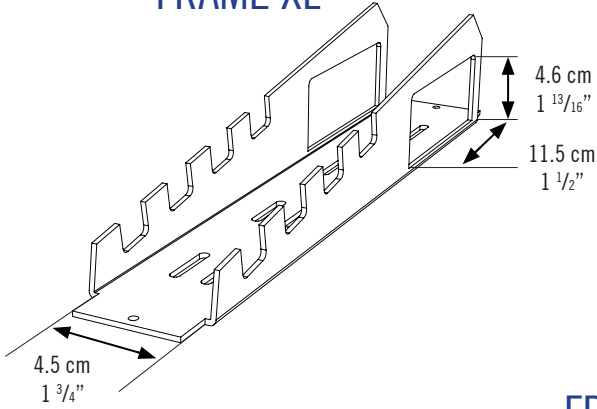

CINQUE 5.3

POWER SUPPLY PLACEMENT - MAXIMUM SPACE UNDERNEATH THE BOARD

SIDE VIEW

FRONT VIEW

UNDERNEATH VIEW

CINQUE 5.3

POWER SUPPLY PLACEMENT - MAXIMUM SPACE UNDERNEATH THE BOARD

THE TRAY

FRONT VIEW

UNDERNEATH VIEW

OPTIONAL TRAY POSITIONS (6 TOTAL)

CINQUE 5.3

POSSIBLE POSITION FOR FRAME XL

FRAME XL

SIDE VIEW

FRONT VIEW

UNDERNEATH VIEW

POSSIBLE POSITION FOR FRAME XL
MOUNTING SOLUTIONS FOR XL POWER SUPPLIES