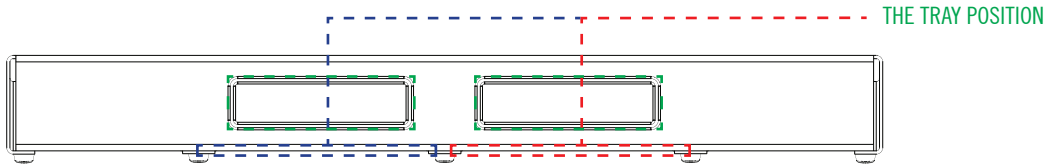

CINQUE 5.3

POWER SUPPLY PLACEMENT - MAXIMUM SPACE UNDERNEATH THE BOARD

SIDE VIEW

FRONT VIEW

UNDERNEATH VIEW

CINQUE 5.3

POWER SUPPLY PLACEMENT - MAXIMUM SPACE UNDERNEATH THE BOARD

THE TRAY

FRONT VIEW

UNDERNEATH VIEW

OPTIONAL TRAY POSITIONS (6 TOTAL)

CINQUE 5.3

POSSIBLE POSITION FOR FRAME XL

FRAME XL

SIDE VIEW

FRONT VIEW