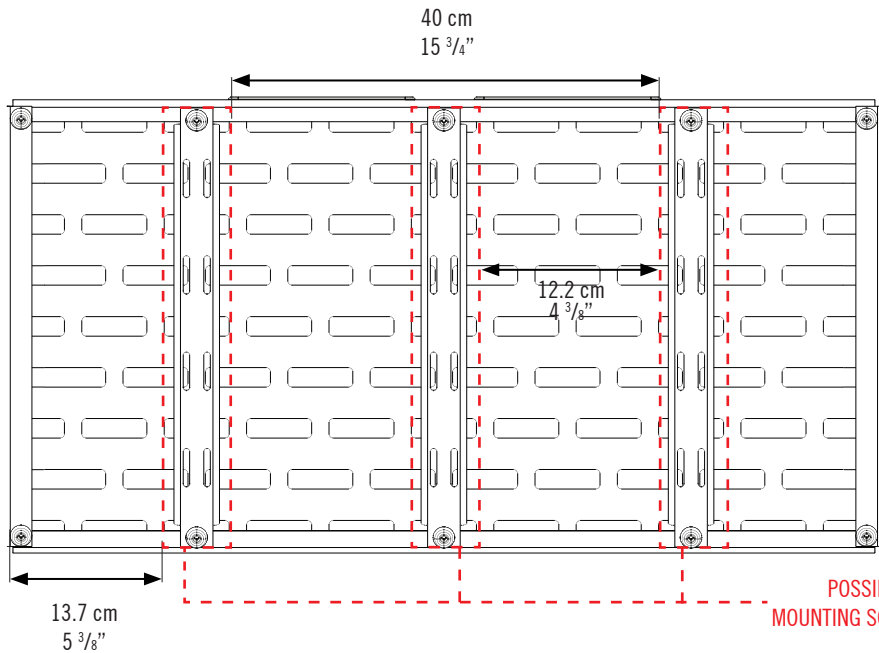

CINQUE 5.3

POWER SUPPLY PLACEMENT - MAXIMUM SPACE UNDERNEATH THE BOARD

SIDE VIEW

FRONT VIEW

UNDERNEATH VIEW

CINQUE 5.3

POWER SUPPLY PLACEMENT - MAXIMUM SPACE UNDERNEATH THE BOARD

THE TRAY

FRONT VIEW

UNDERNEATH VIEW

OPTIONAL TRAY POSITIONS (6 TOTAL)

CINQUE 5.3

POSSIBLE POSITION FOR FRAME XL

FRAME XL

SIDE VIEW

FRONT VIEW

UNDERNEATH VIEW

POSSIBLE POSITION FOR FRAME XL
MOUNTING SOLUTIONS FOR XL POWER SUPPLIES