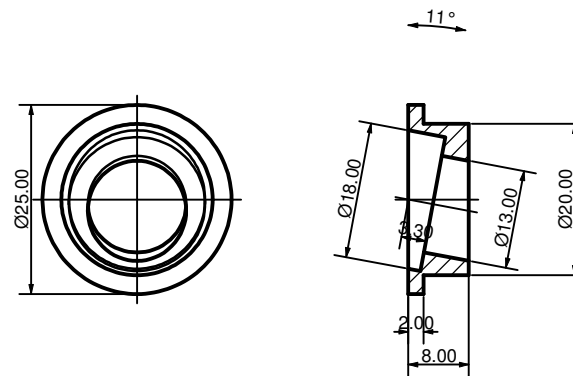

SP W 30040

Bushing for Angled Mounted Schaller M4 Machine Heads.
Warwick Bases built from '84-'87

Warwick GmbH & Co. Music Equipment KG
Gewerbegebiet Wohlhausen
D-08258 Markneukirchen
Tel: +49 (0) 37422 555 0
Fax: +49 (0) 37422 555 99