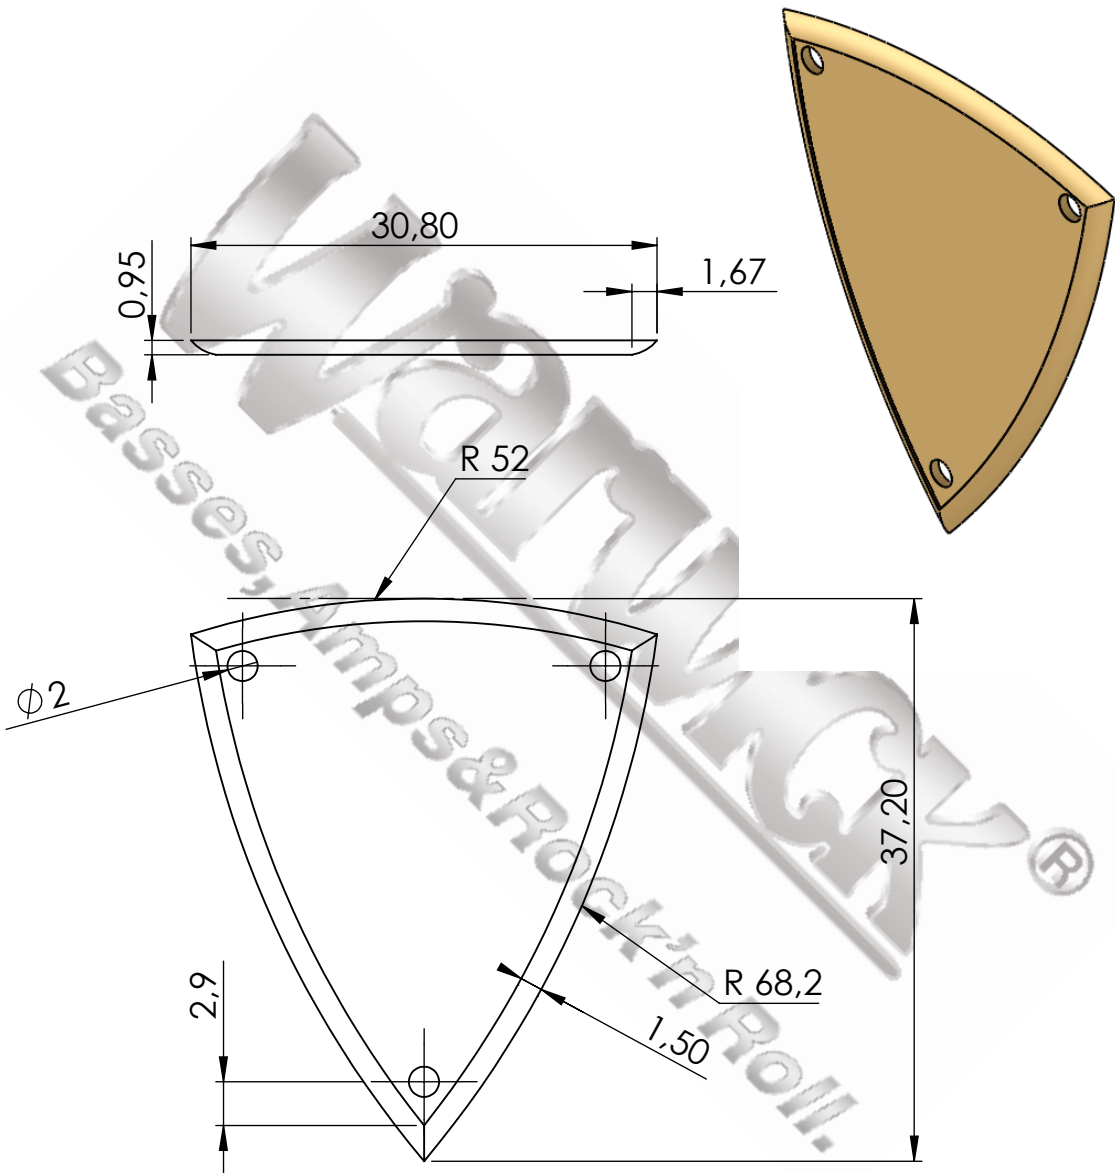

UNLESS OTHERWISE SPECIFIED:
DIMENSIONS ARE IN MILLIMETERS

DO NOT SCALE DRAWING

REVISION

Copyright: The drawing is property of Warwick GmbH&Co
Music Equipment KG.
The information given on it is protected by copyright any form
of copying or reproduction is strictly forbidden.