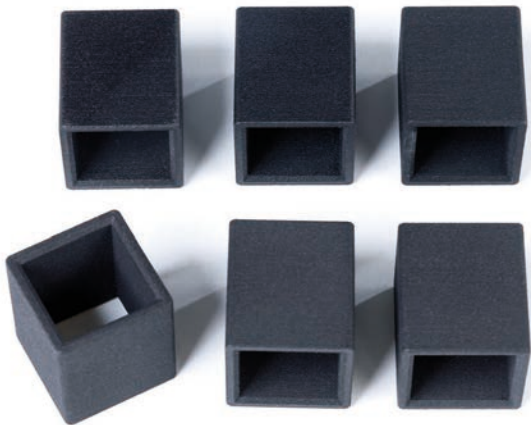

# 2 IN 1

Fit two electric guitars or basses side-by-side in an acoustic holder for even more options.

2 IN 1

# ACCESSORIES

ROCKSTAND®  
by WARWICK

Wheel Set with Breaks  
**RS 20869 WHEELS**

**RS 20869 BIGFOOT**

Stand Enhancement, e.g. for extremely long V-Style guitars

Acoustic Guitar Set **RS 20869 HOLDER A**

Electric Guitar Set **RS 20869 HOLDER E**