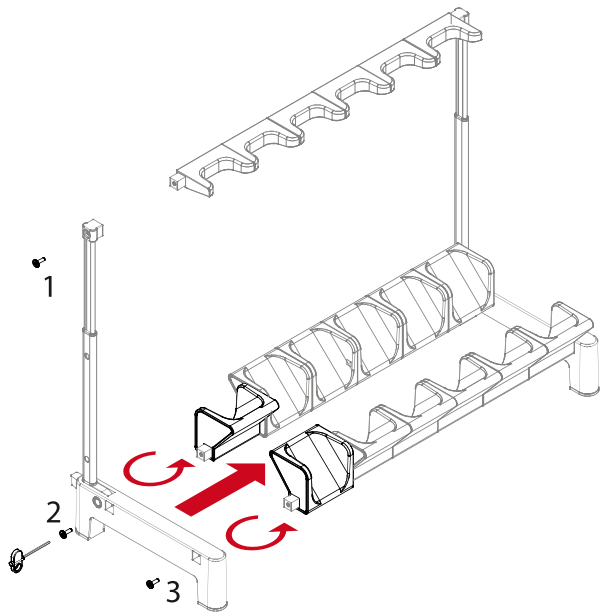

# HOW 2

HOW 2

Included with each RockStand® is an installation tool for easy conversion or the addition of our optional accessories.

# V T 00

All electric guitar holders  
can be reversed...

RS 20865 E

...to fully accommodate  
V-Style guitars.

**V-TYPE GUITARS**

**V-TYPE GUITARS**