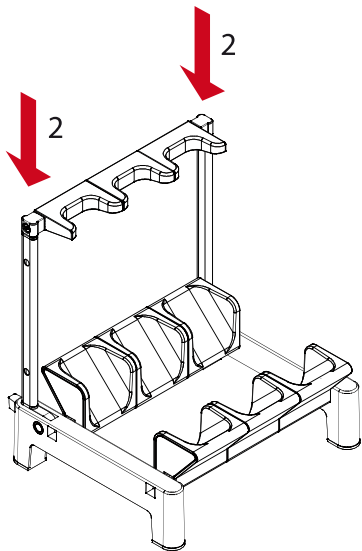

# ACCESSORIES

ROCKSTAND®  
by WARWICK

Wheel Set with Breaks  
**RS 20869 WHEELS**

**RS 20869 BIGFOOT**

Stand Enhancement, e.g. for extremely long V-Style guitars

Acoustic Guitar Set **RS 20869 HOLDER A**

Electric Guitar Set **RS 20869 HOLDER E**

Spacer Set **RS 20869 SPACER**

REACH

**WARNING:**

This product can expose you to chemicals, which are known to the State of California to cause cancer and birth defects or other reproductive harm. For more information, go to: [www.p65warnings.ca.gov](http://www.p65warnings.ca.gov)