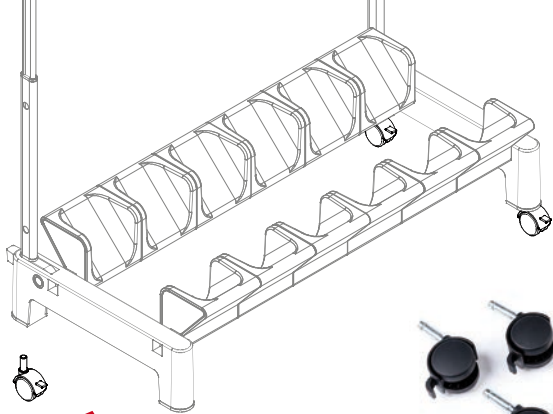

# BSAFE

Different types of holders  
can be exchanged...

RS 20866 E

...Creating a completely modular stand.

**B SAFE**

Spacer Set  
**RS 20869 SPACER**

6 x ↓

# 2 IN 1

Fit two electric guitars or basses side-by-side in an acoustic holder for even more options.

2 IN 1