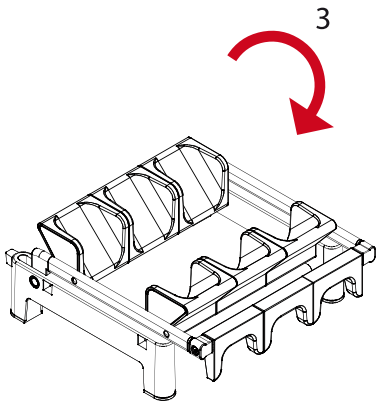

# ACCESSORIES

ROCKSTAND®  
by WARWICK

Wheel Set with Breaks  
**RS 20869 WHEELS**

**RS 20869 BIGFOOT**

Stand Enhancement, e.g. for extremely long V-Style guitars

Acoustic Guitar Set **RS 20869 HOLDER A**

Electric Guitar Set **RS 20869 HOLDER E**

Spacer Set **RS 20869 SPACER**

REACH

**WARNING:**

This product can expose you to chemicals, which are known to the State of California to cause cancer and birth defects or other reproductive harm. For more information, go to: [www.p65warnings.ca.gov](http://www.p65warnings.ca.gov)