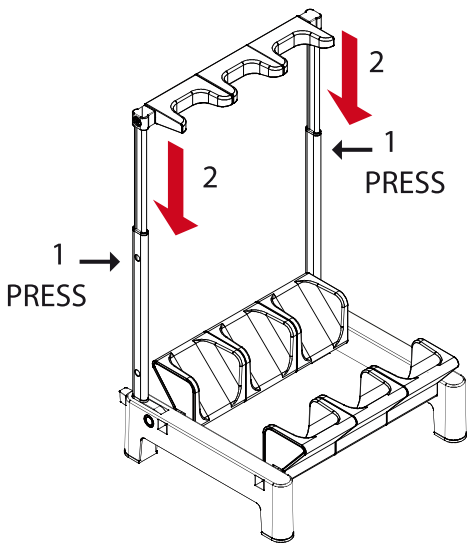

# ACCESSORIES

ROCKSTAND®  
by WARWICK

Wheel Set with Breaks  
**RS 20869 WHEELS**

**RS 20869 BIGFOOT**

Stand Enhancement, e.g. for extremely long V-Style guitars

Acoustic Guitar Set **RS 20869 HOLDER A**

Electric Guitar Set **RS 20869 HOLDER E**

Spacer Set **RS 20869 SPACER**

REACH

**WARNING:**

This product can expose you to chemicals, which are known to the State of California to cause cancer and birth defects or other reproductive harm. For more information, go to: [www.p65warnings.ca.gov](http://www.p65warnings.ca.gov)