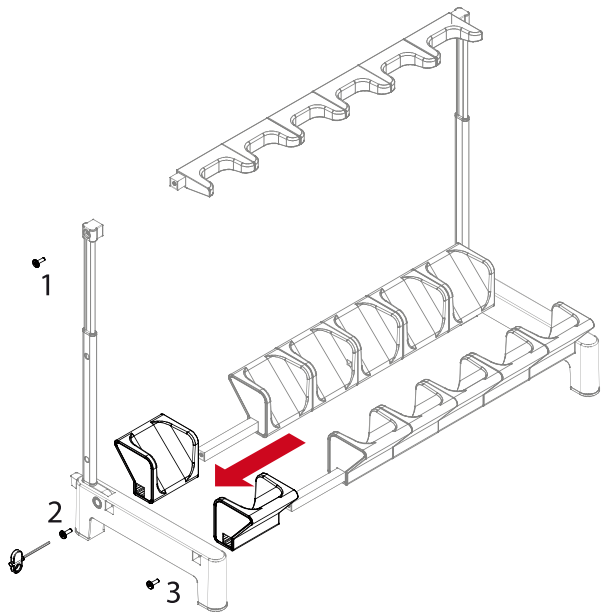

# V T 00

All electric guitar holders  
can be reversed...

RS 20865 E

...to fully accommodate  
V-Style guitars.

**V-TYPE GUITARS**

**V-TYPE GUITARS**