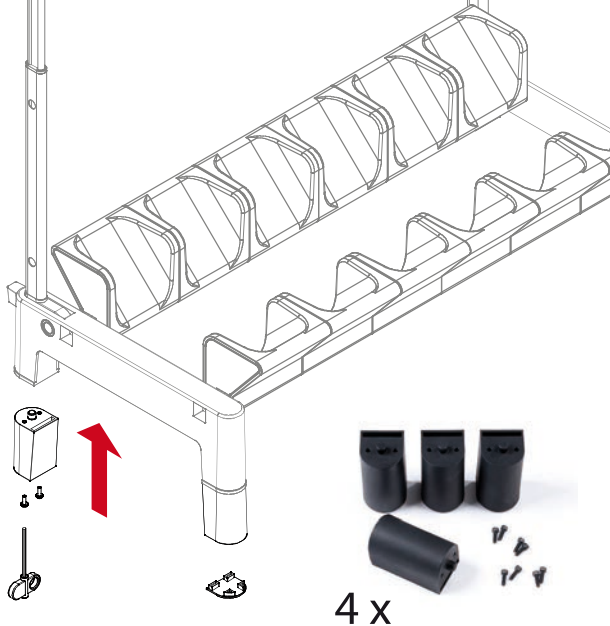

# ACCESSORIES

ROCKSTAND®  
by WARWICK

Wheel Set with Breaks  
**RS 20869 WHEELS**

**RS 20869 BIGFOOT**

Stand Enhancement, e.g. for extremely long V-Style guitars

Acoustic Guitar Set **RS 20869 HOLDER A**

Electric Guitar Set **RS 20869 HOLDER E**

Spacer Set **RS 20869 SPACER**

REACH

**WARNING:**

This product can expose you to chemicals, which are known to the State of California to cause cancer and birth defects or other reproductive harm. For more information, go to: [www.p65warnings.ca.gov](http://www.p65warnings.ca.gov)