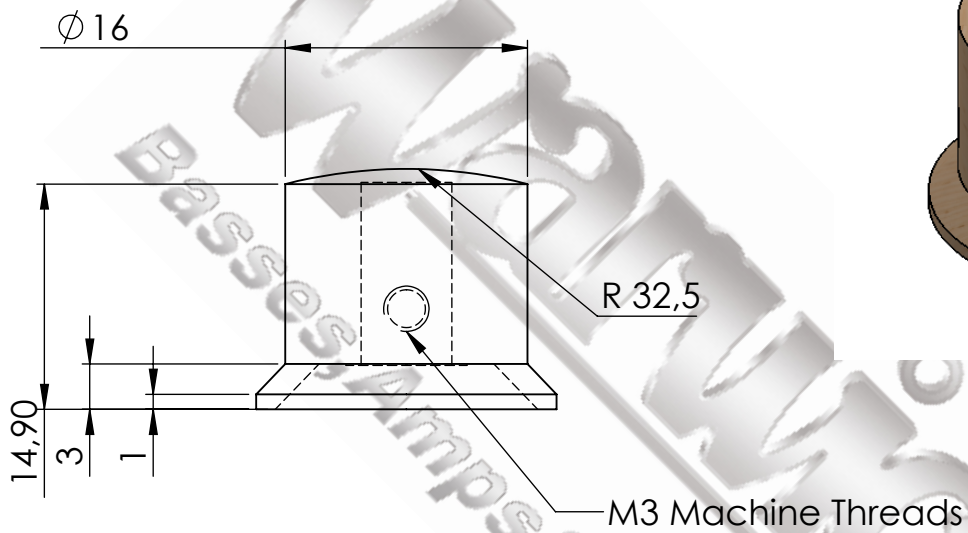

C

B

B

A

A

UNLESS OTHERWISE SPECIFIED:
DIMENSIONS ARE IN MILLIMETERS

DO NOT SCALE DRAWING

REVISION

Warwick GmbH & Co. Music Equipment KG
Gewerbepark 46
08258 Markneukirchen

DWG NO.

FRV KNOB BIRDSEYE

A4

SCALE:2:1

SHEET 1 OF 1

4 3 2 1