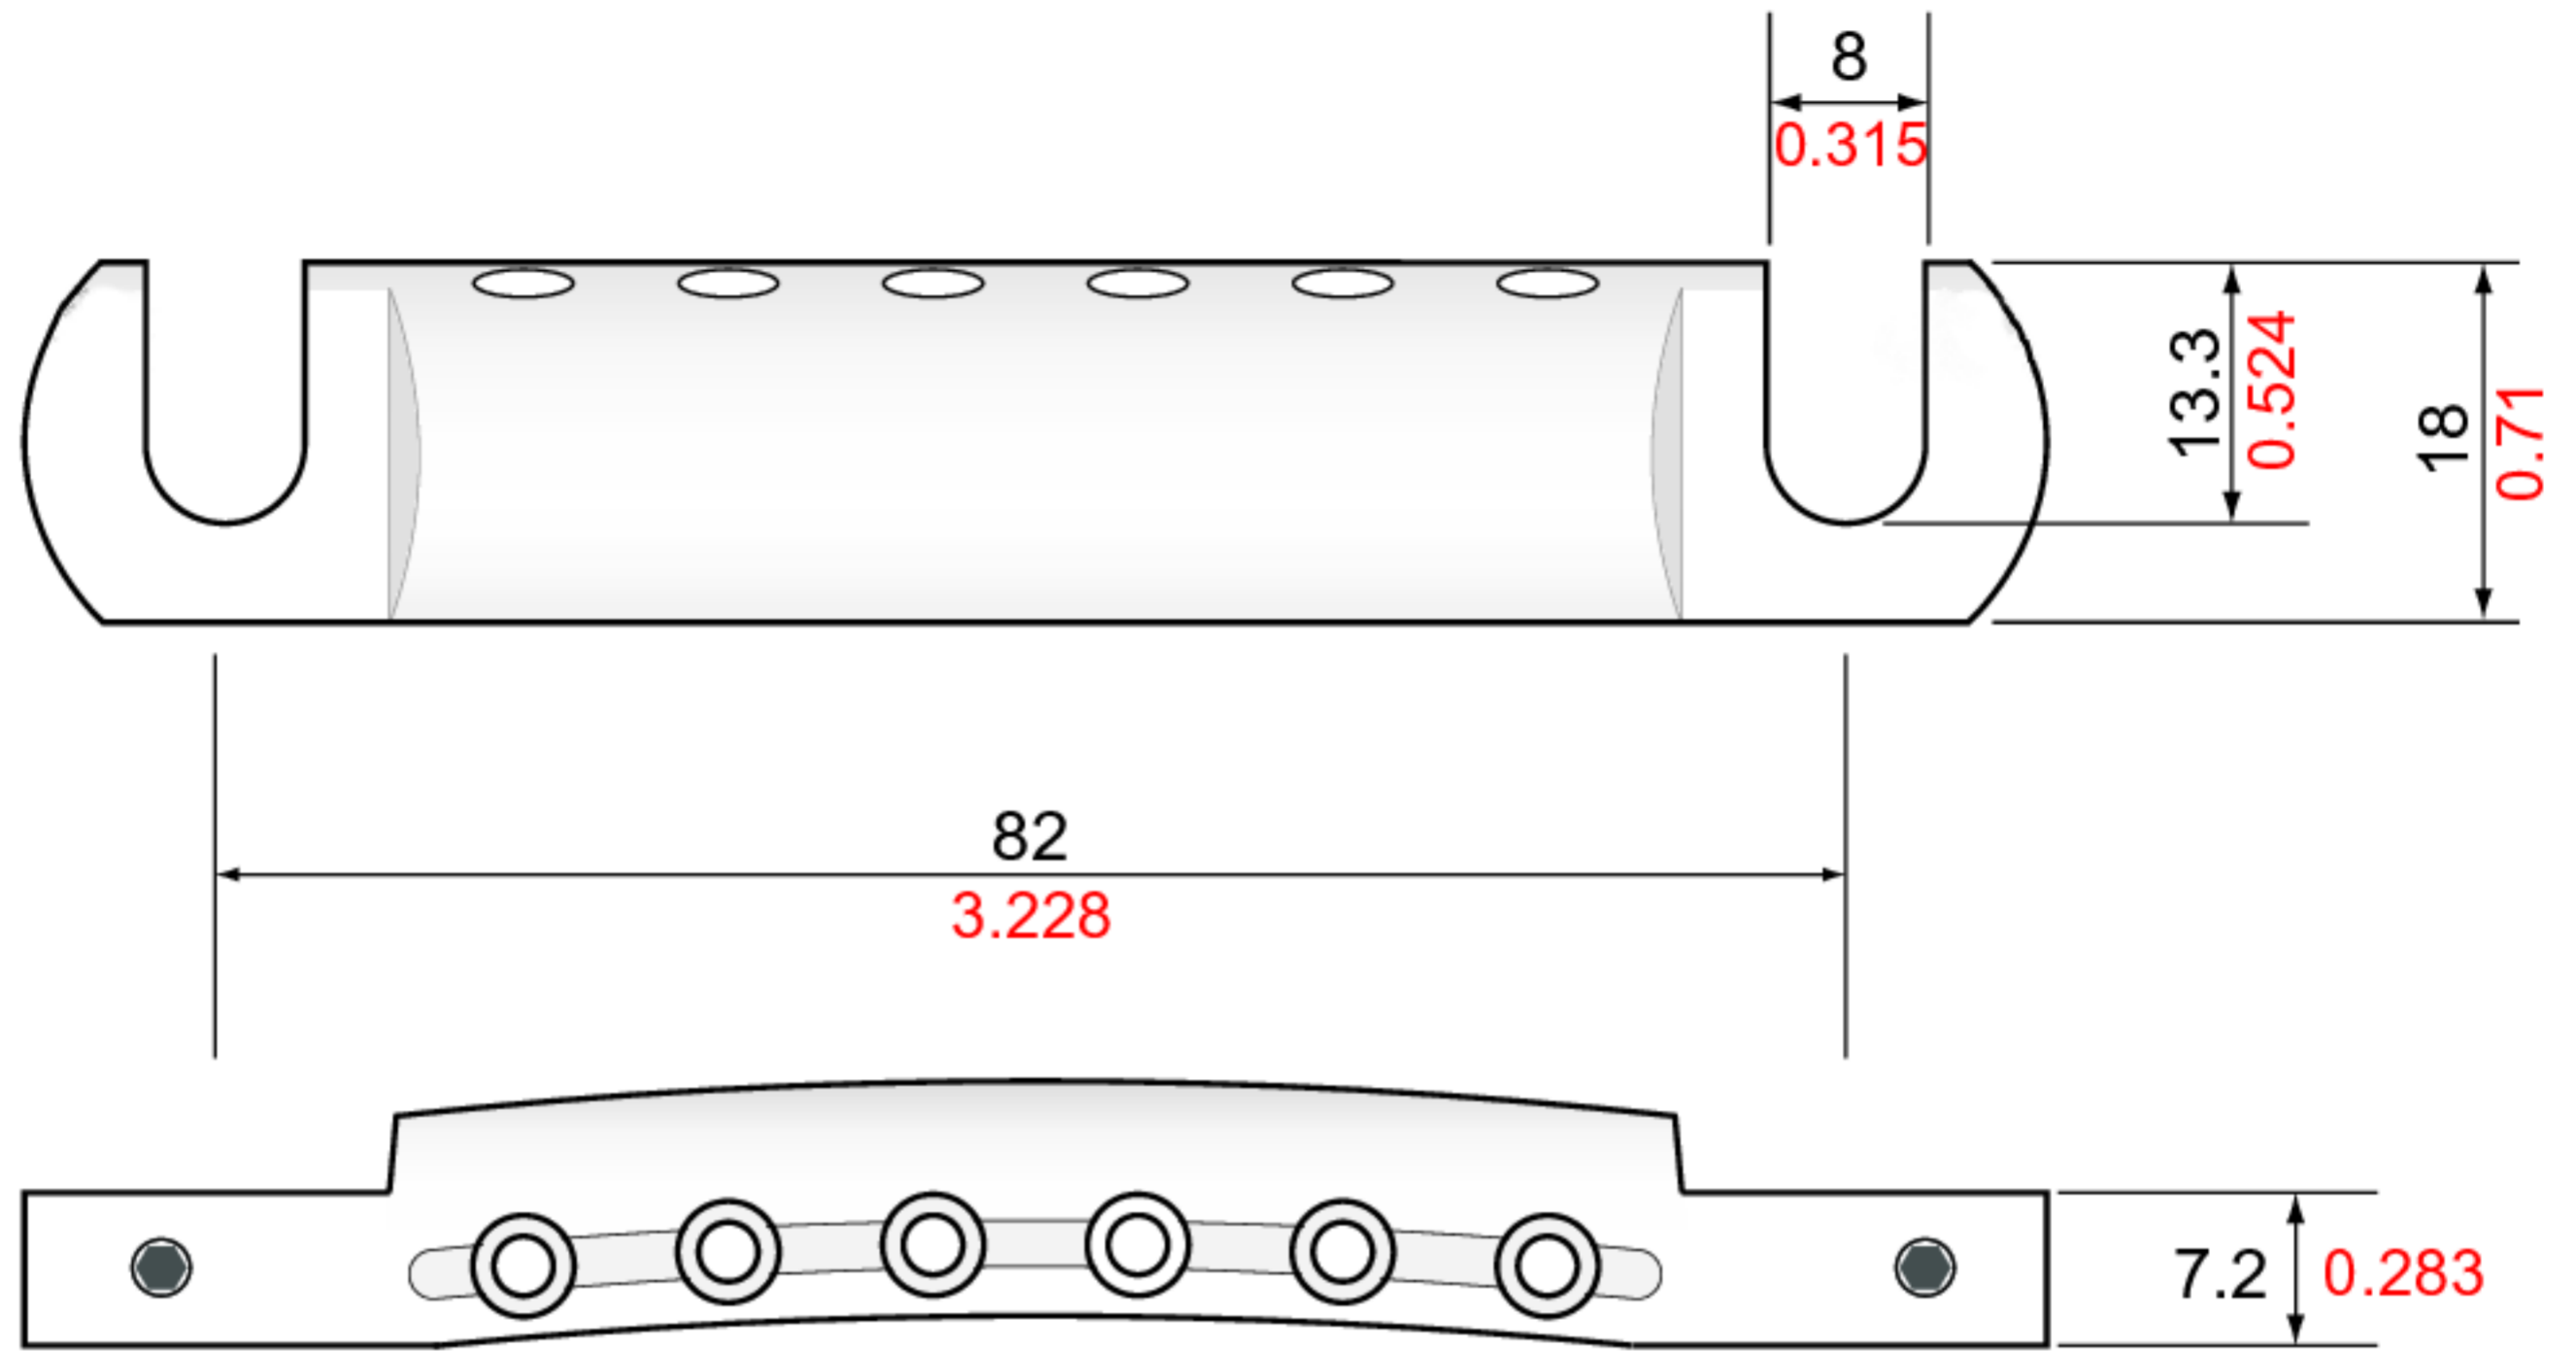

mm
inch

TonePros VTNA - Vintage Style Aluminum Wraparound Tailpiece with SS1 Locking Studs (USA G-Style)