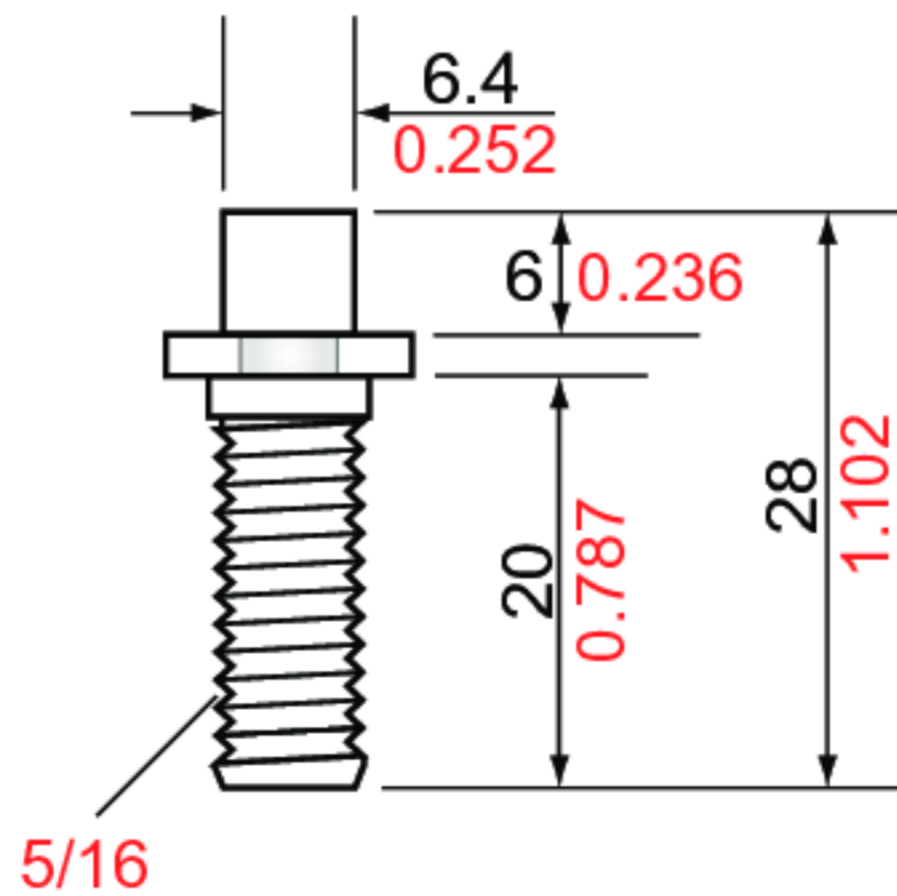

mm
inch

TonePros VTNA - Vintage Style Aluminum Wraparound Tailpiece with SS1 Locking Studs (USA G-Style)