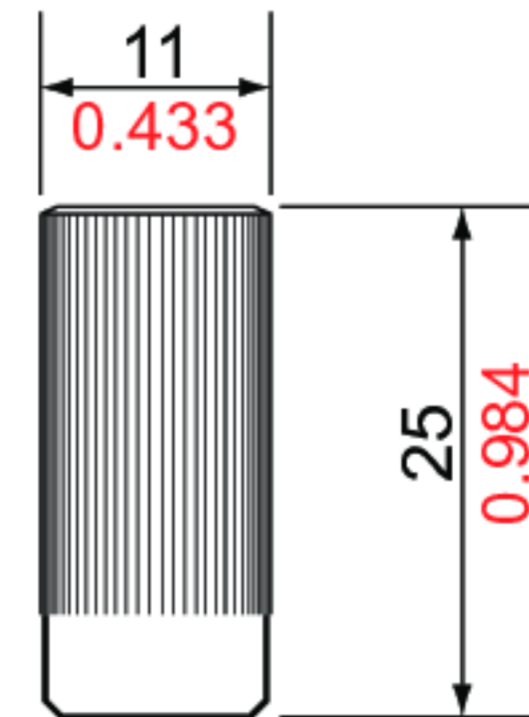

mm
inch

TonePros VTNA - Vintage Style Aluminum Wraparound Tailpiece with SS1 Locking Studs (USA G-Style)