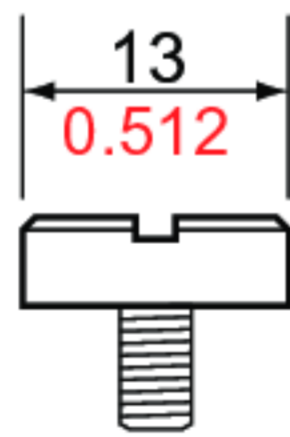

mm
inch

TonePros VTNA - Vintage Style Aluminum Wraparound Tailpiece with SS1 Locking Studs (USA G-Style)