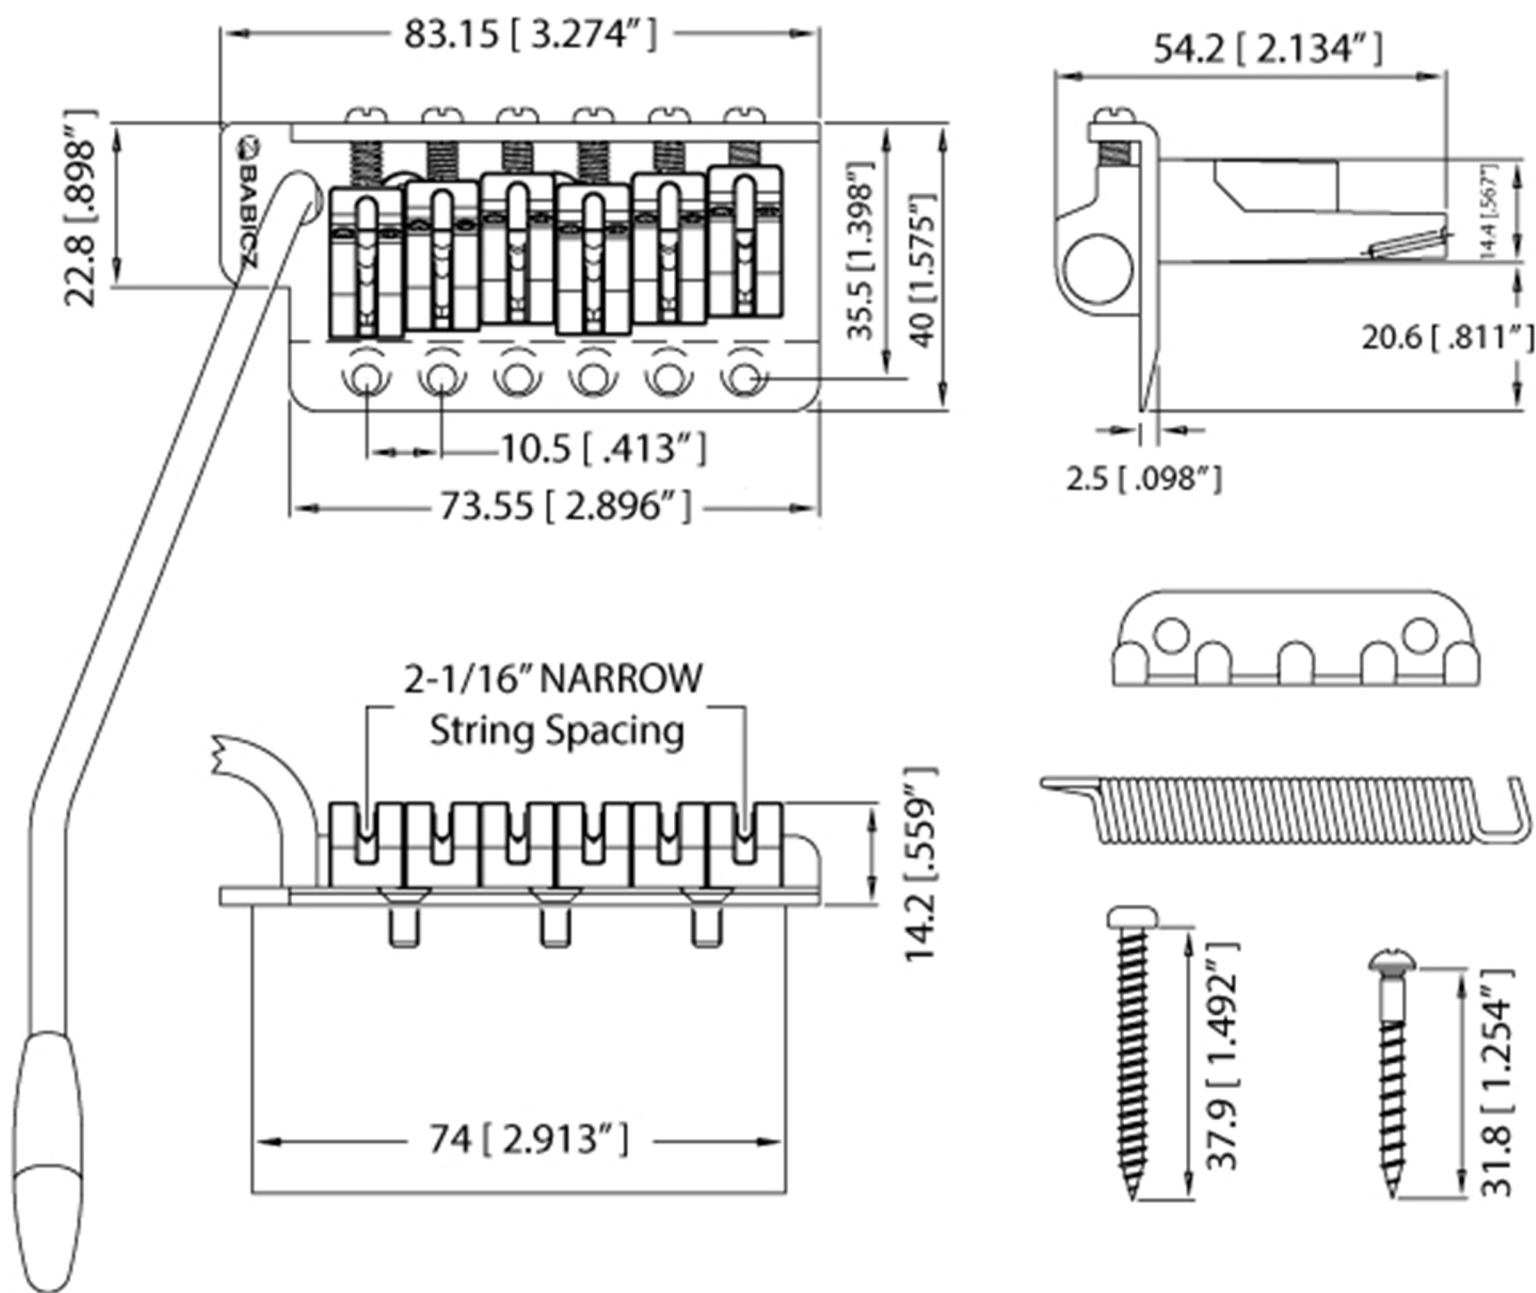

# Babicz Full Contact Hardware

## FCH NARROW 6-Point Strat Tremolo Bridge, Z-Series

2.065", (2-1/16"), (52.5mm) NARROW String Spacing

PROPERTY OF:  
BABICZ DESIGN LTD.  
Drawing & Design  
by Jeffrey T. Babicz Sr.

Dimensions: MM / INCHES  
\*Not to scale\*