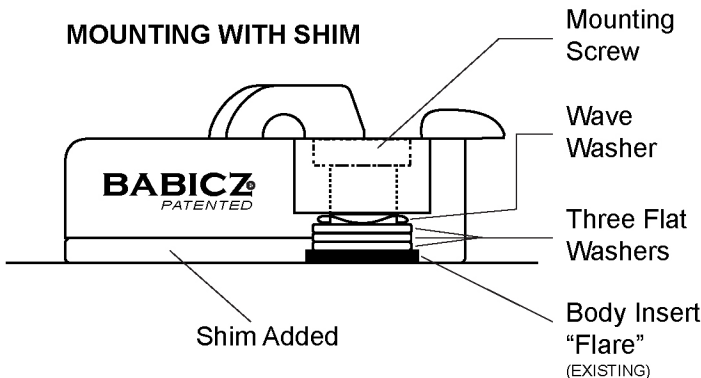

FCH-3PT BASS BRIDGE FOR EPIPHONE SPECIAL MOUNTING INSTRUCTIONS

STANDARD MOUNTING

MOUNTING WITH SHIM

Note: Mounting procedures apply to all three mounting screws.