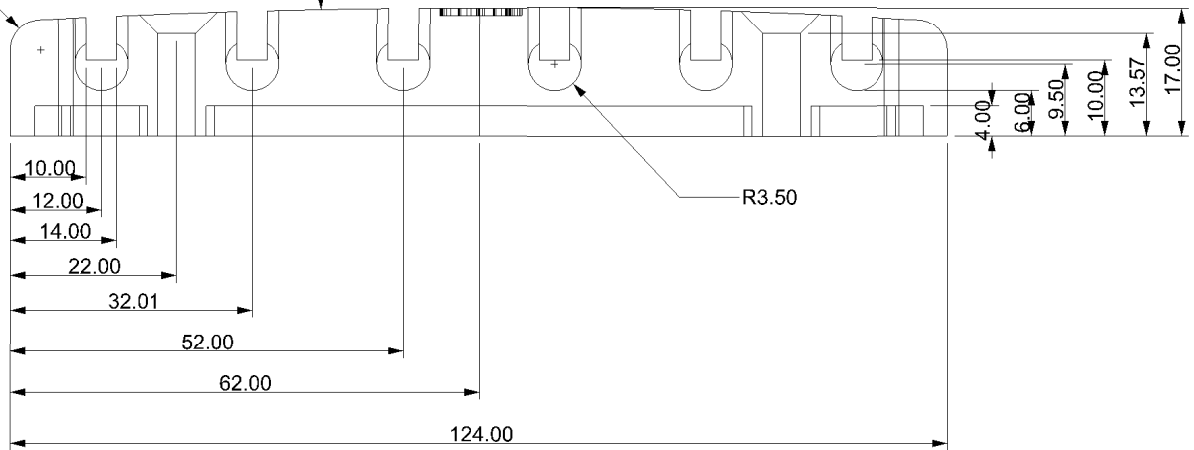

A

Tailpiece 6-string broadneck

B

R1058.26

R4.00

C

D

E

F

Warwick Gmbh & Co Music Equipment KG
 Gewerbepark 46
 D-08258 Markneukirchen
 Tel : +49 (0) 37422 555 - 0
 Fax : +49 (0) 37422 555- 9999
 e-mail : info@warwick.de

	NAME	DATE
DRAWN		29.09.2016
Unless noted, all measurements are given in millimeters		
Scale 1:1	SHEET 1 OF 2	A4