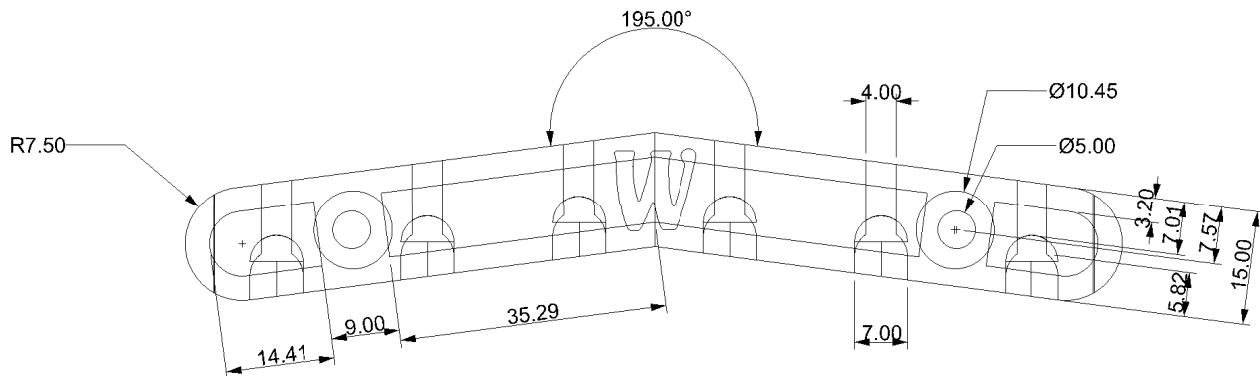

A

Tailpiece 6-string broadneck

B

R1058.26

R4.00

C

D

E

F

Warwick Gmbh & Co Music Equipment KG
 Gewerbepark 46
 D-08258 Markneukirchen
 Tel : +49 (0) 37422 555 - 0
 Fax : +49 (0) 37422 555- 9999
 e-mail : info@warwick.de

	NAME	DATE
DRAWN		29.09.2016
Unless noted, all measurements are given in millimeters		
Scale 1:1	SHEET 1 OF 2	A4