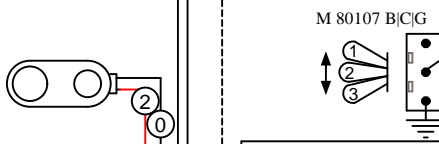

C

C

D

D

- black ①
- brown ②
- red ③
- orange ④
- yellow ⑤
- green ⑥
- blue ⑦
- purple ⑧
- grey ⑨
- white ⑩
- - shrink tube
- ⊥ - ground

Balance
25K 05A/05C
or MN 25K
SP RB 131

TREBLE
B 50K
SP RB 132

BASS
B 50K
SP RB 132

VOLUME
A 50K
SP RB 130

Warwick GmbH & Co Music Equipment Kg
Gewerbegebiet Wohlhausen
D-08258 Markneukirchen
Tel. +49 (0) 37422 555 0
Fax. +49 (0) 37422 555 99

Updated: 13.12.2017

SP RB 120 W L active
Warwick Rockbass
for Infinity Left Hand