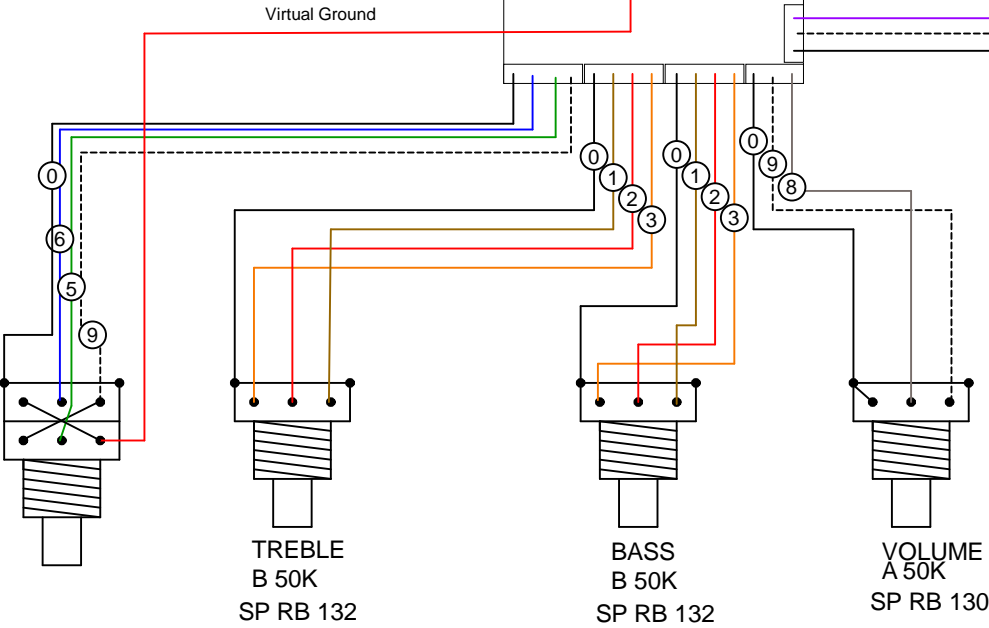

C

C

D

D

- black ①
- brown ②
- red ③
- orange ④
- yellow ⑤
- green ⑥
- blue ⑦
- purple ⑧
- grey ⑨
- white ⑩
- - shrink tube
- ⊥ - ground

Balance
25K 05A/05C
or MN 25K
SP RB 131

TREBLE
B 50K
SP RB 132

BASS
B 50K
SP RB 132

VOLUME
A 50K
SP RB 130

Warwick GmbH & Co Music Equipment Kg
Gewerbegebiet Wohlhausen
D-08258 Markneukirchen
Tel. +49 (0) 37422 555 0
Fax. +49 (0) 37422 555 99

Updated: 13.12.2017

SP RB 120 W L active
Warwick Rockbass
for Infinity Left Hand