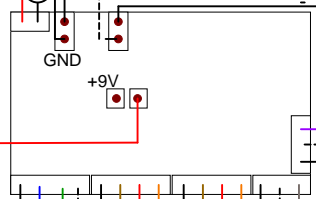

C

C

D

D

- black ①
- brown ②
- red ③
- orange ④
- yellow ⑤
- green ⑥
- blue ⑦
- purple ⑧
- grey ⑨
- white ⑩
- - shrink tube
- ⊥ - ground

Balance
25K 05A/05C
or MN 25K
SP RB 131

TREBLE
B 50K
SP RB 132

BASS
B 50K
SP RB 132