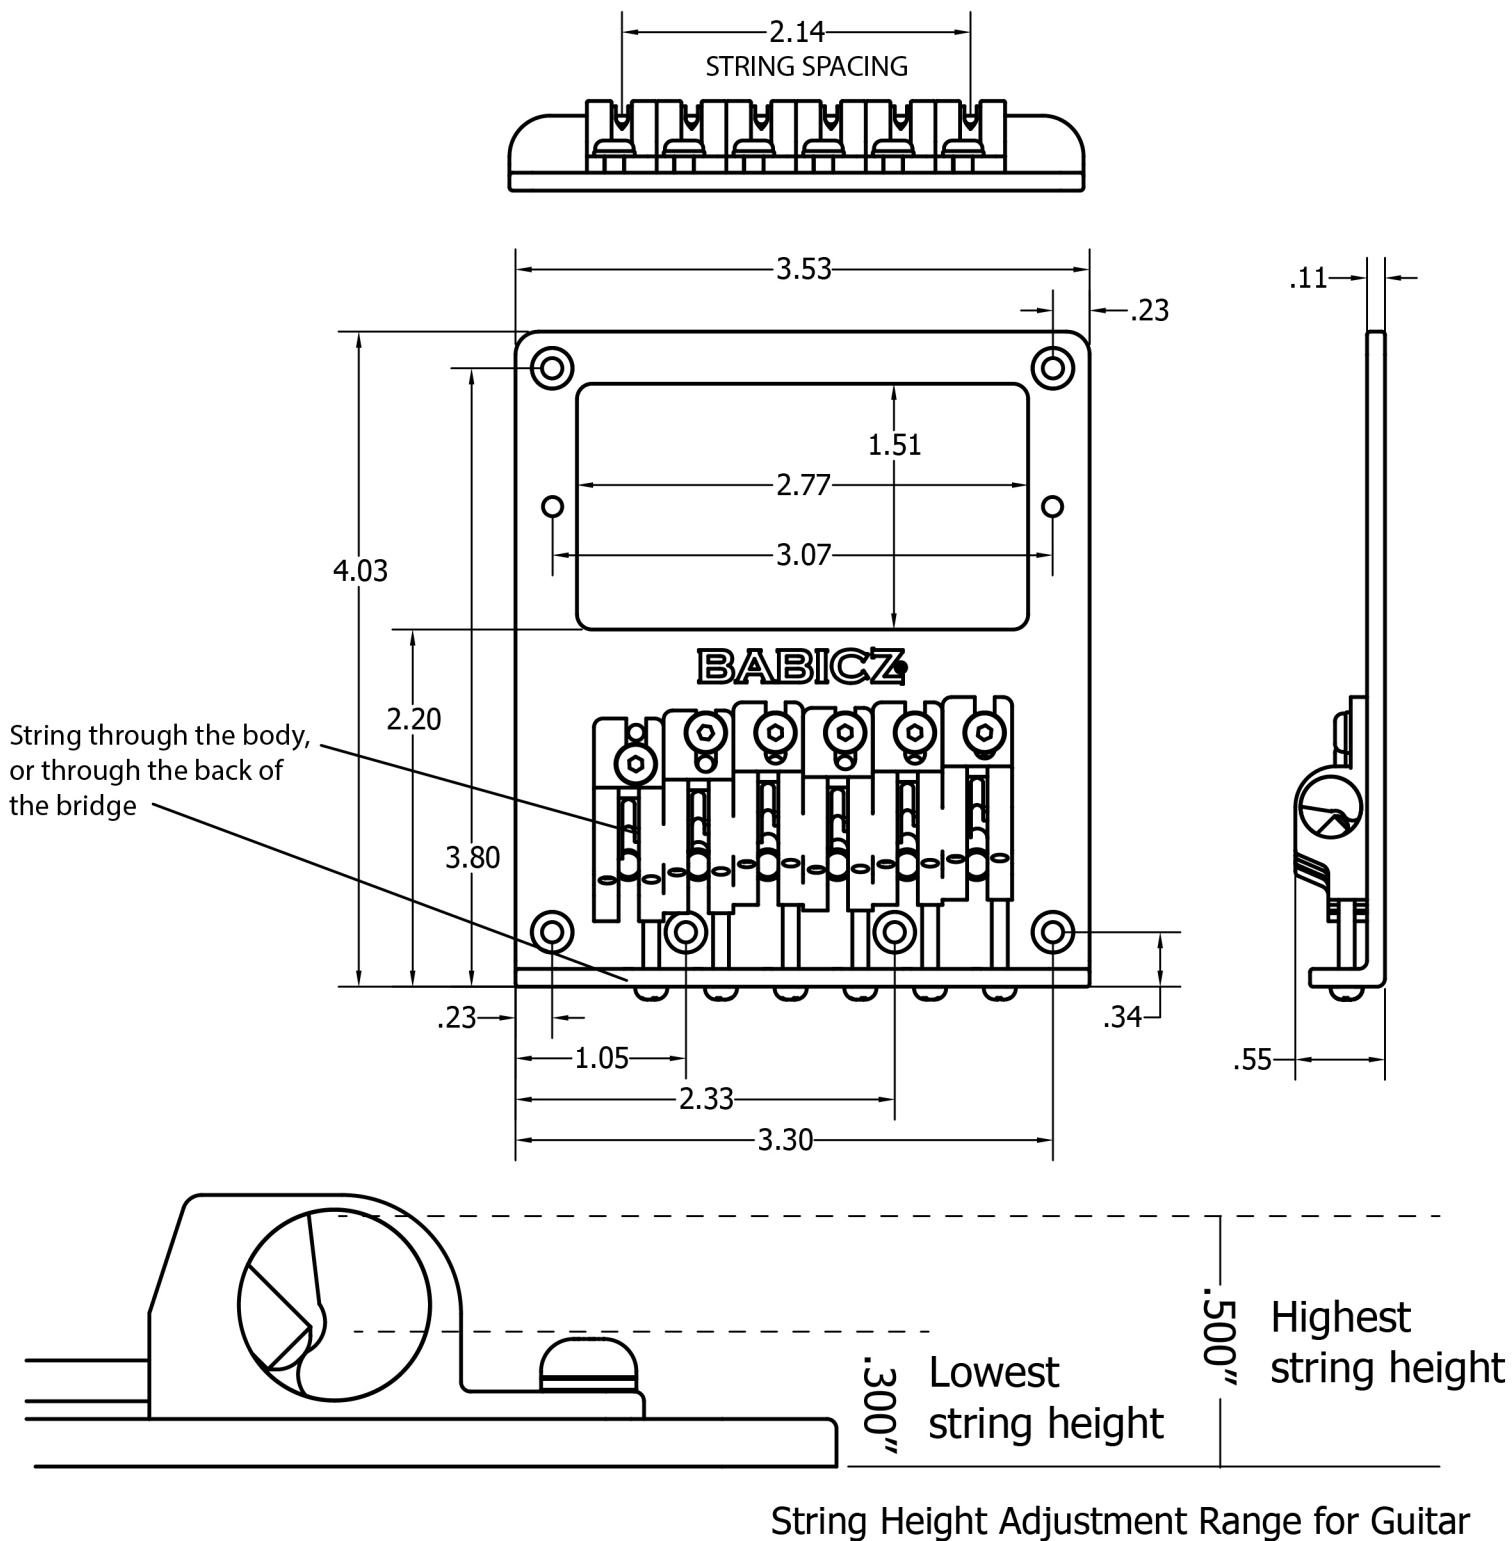

Babicz Full Contact Hardware

FCH-Tele Humbucker BFG (Billy Gibbons) model

CONFIDENTIAL & PROPRIETARY

NO PART OF THIS DRAWING MAY BE USED OR REPRODUCED WITHOUT THE WRITTEN CONSENT OF BABICZ DESIGN LTD. NOR SHALL ANY PART OF THIS DOCUMENT BE USED EXCEPT WITHIN THE TERMS LISTED UNDER AN AUTHORIZED AGREEMENT ISSUED BY BABICZ DESIGN LTD.

PROPERTY OF:
BABICZ DESIGN LTD.
Drawing & Design
by Jeffrey T. Babicz Sr.

All Dimensions = INCHES
Not to scale