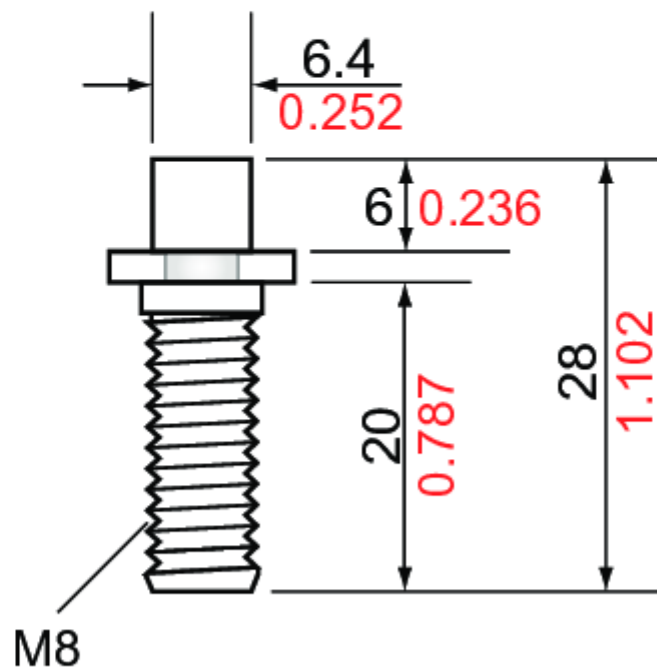

mm  
inch

**TonePros VM1 - Metric Steel Locking Studs (Vintage Series)**