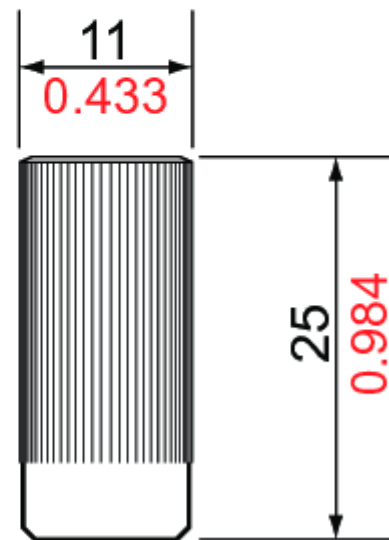

mm  
inch

**TonePros VM1 - Metric Steel Locking Studs (Vintage Series)**