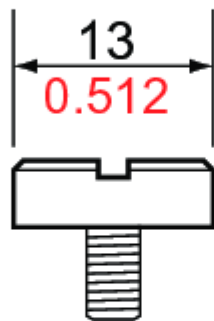

mm  
inch

**TonePros VM1 - Metric Steel Locking Studs (Vintage Series)**