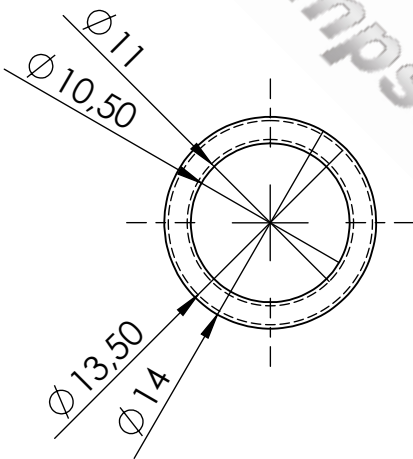

D

D

C

C

B

B

A

A

Rivet 11*0,3*10

UNLESS OTHERWISE SPECIFIED:
DIMENSIONS ARE IN MILLIMETERS

Nickel

DO NOT SCALE DRAWING

REVISION

Copyright: The drawing is property of Warwick GmbH&Co
Music Equipment KG.
The information given on it is protected by copyright any form
of copying or reproduction is strictly forbidden.

TITLE:

Nickel Rivet 11 x 0.3 x 10 mm

Warwick GmbH & Co. Music Equipment KG
Gewerbepark 46
08258 Markneukirchen

DWG NO.

FRV RIVET 00001

A4

SCALE:2:1

SHEET 1 OF 1