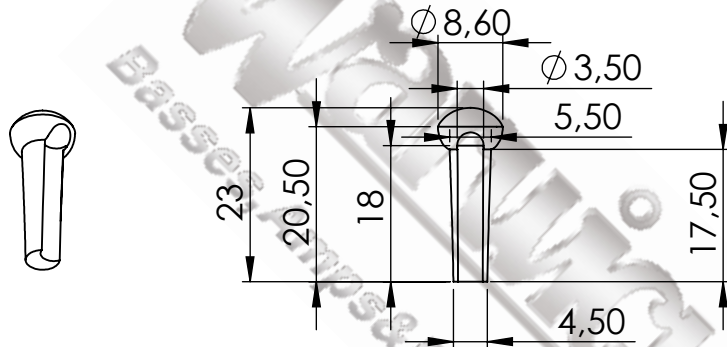

# FRV BRIGEPIN 00001

Color : White

UNLESS OTHERWISE SPECIFIED:  
DIMENSIONS ARE IN MILLIMETERS

DO NOT SCALE DRAWING

REVISION

A-01

Copyright: The drawing is property of  
Warwick GmbH & Co  
Music Equipment KG.  
The information given on it is protected by  
copyright any form  
of copying or reproduction is strictly  
forbidden.

TITLE:

Vintage 6/12 Str Western  
White

Warwick GmbH & Co. Music Equipment KG  
Gewerbepark 46  
08258 Markneukirchen

DWG NO.

FRV BRIGEPIN 00001

A4

SCALE:1:1

SHEET 1 OF 1