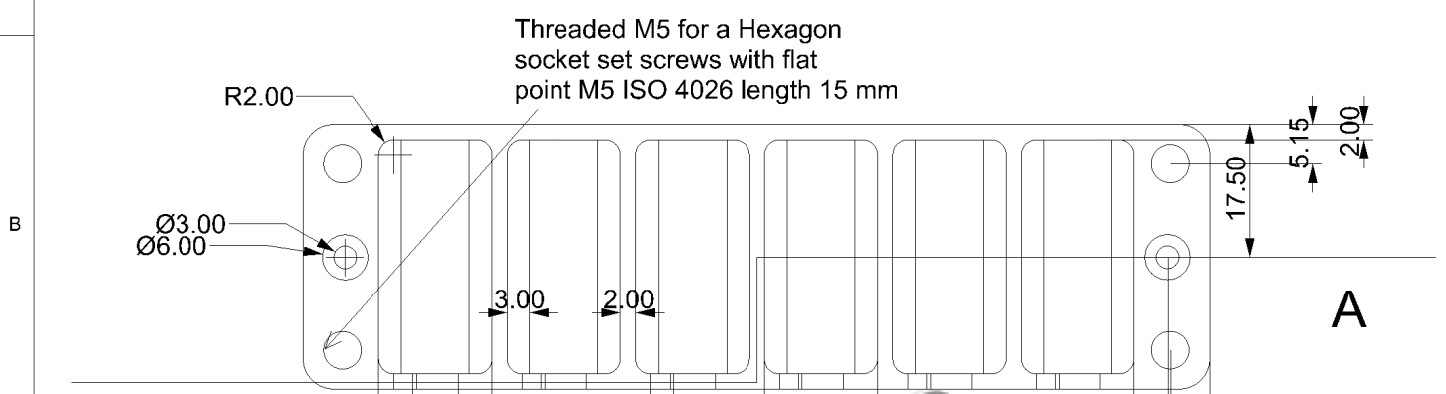

6-Str. Bridge Top Part

6-Str. Bottom

Warwick Gmbh & Co Music Equipment KG
 Gewerbepark 46
 D-08258 Markneukirchen
 Tel : +49 (0) 37422 555 - 0
 Fax : +49 (0) 37422 555- 9999
 e-mail : info@warwick.de

	NAME	DATEDATE
DRAWN		29.09.2016
Unless noted, all measurements are given in millimeters		
Scale 1:1	SHEET 1 OF 2	A4