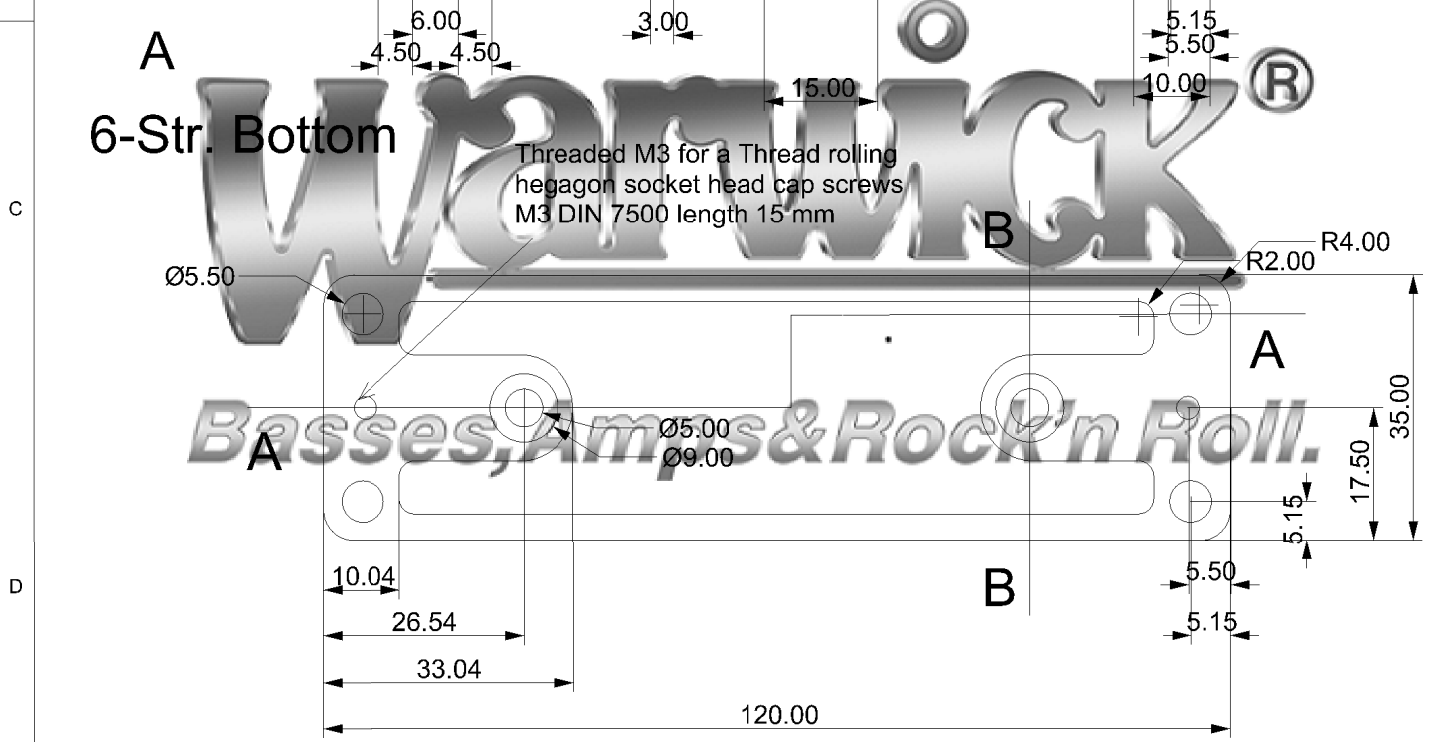

6-Str. Bridge Top Part

6-Str. Bottom

Warwick Gmbh & Co Music Equipment KG
 Gewerbepark 46
 D-08258 Markneukirchen
 Tel : +49 (0) 37422 555 - 0
 Fax : +49 (0) 37422 555- 9999
 e-mail : info@warwick.de

	NAME	DATEDATE
DRAWN		29.09.2016
Unless noted, all measurements are given in millimeters		
Scale 1:1	SHEET 1 OF 2	A4