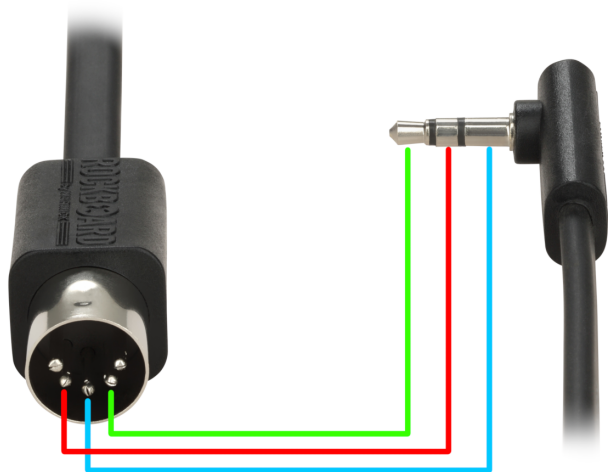

TRS-MIDI TYPE A (MIDI STANDARD)

- MIDI 5 (Sink) - TRS Tip
- MIDI 4 (Source) - TRS Ring
- MIDI 2 (Shield) - TRS Sleeve
- MIDI 1 - not connected
- MIDI 3 - not connected

TRS-MIDI TYPE B

- MIDI 5 (Sink) - TRS Ring
- MIDI 4 (Source) - TRS Tip
- MIDI 2 (Shield) - TRS Sleeve
- MIDI 1 - not connected
- MIDI 3 - not connected