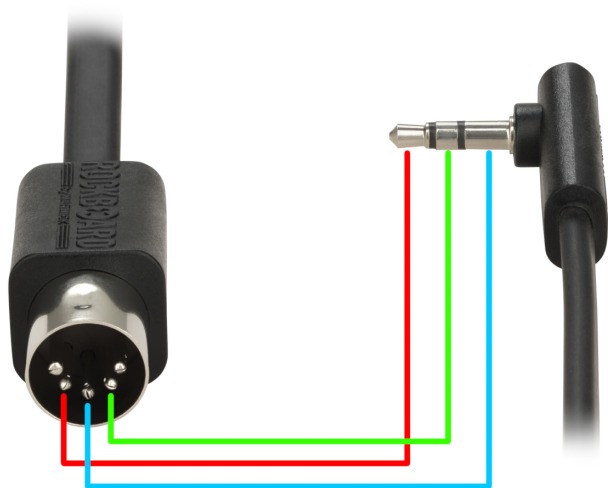

TRS-MIDI TYPE A (MIDI STANDARD)

- MIDI 5 (Sink) - TRS Tip
- MIDI 4 (Source) - TRS Ring
- MIDI 2 (Shield) - TRS Sleeve
- MIDI 1 - not connected
- MIDI 3 - not connected

TRS-MIDI TYPE B

- MIDI 5 (Sink) - TRS Ring
- MIDI 4 (Source) - TRS Tip
- MIDI 2 (Shield) - TRS Sleeve
- MIDI 1 - not connected
- MIDI 3 - not connected