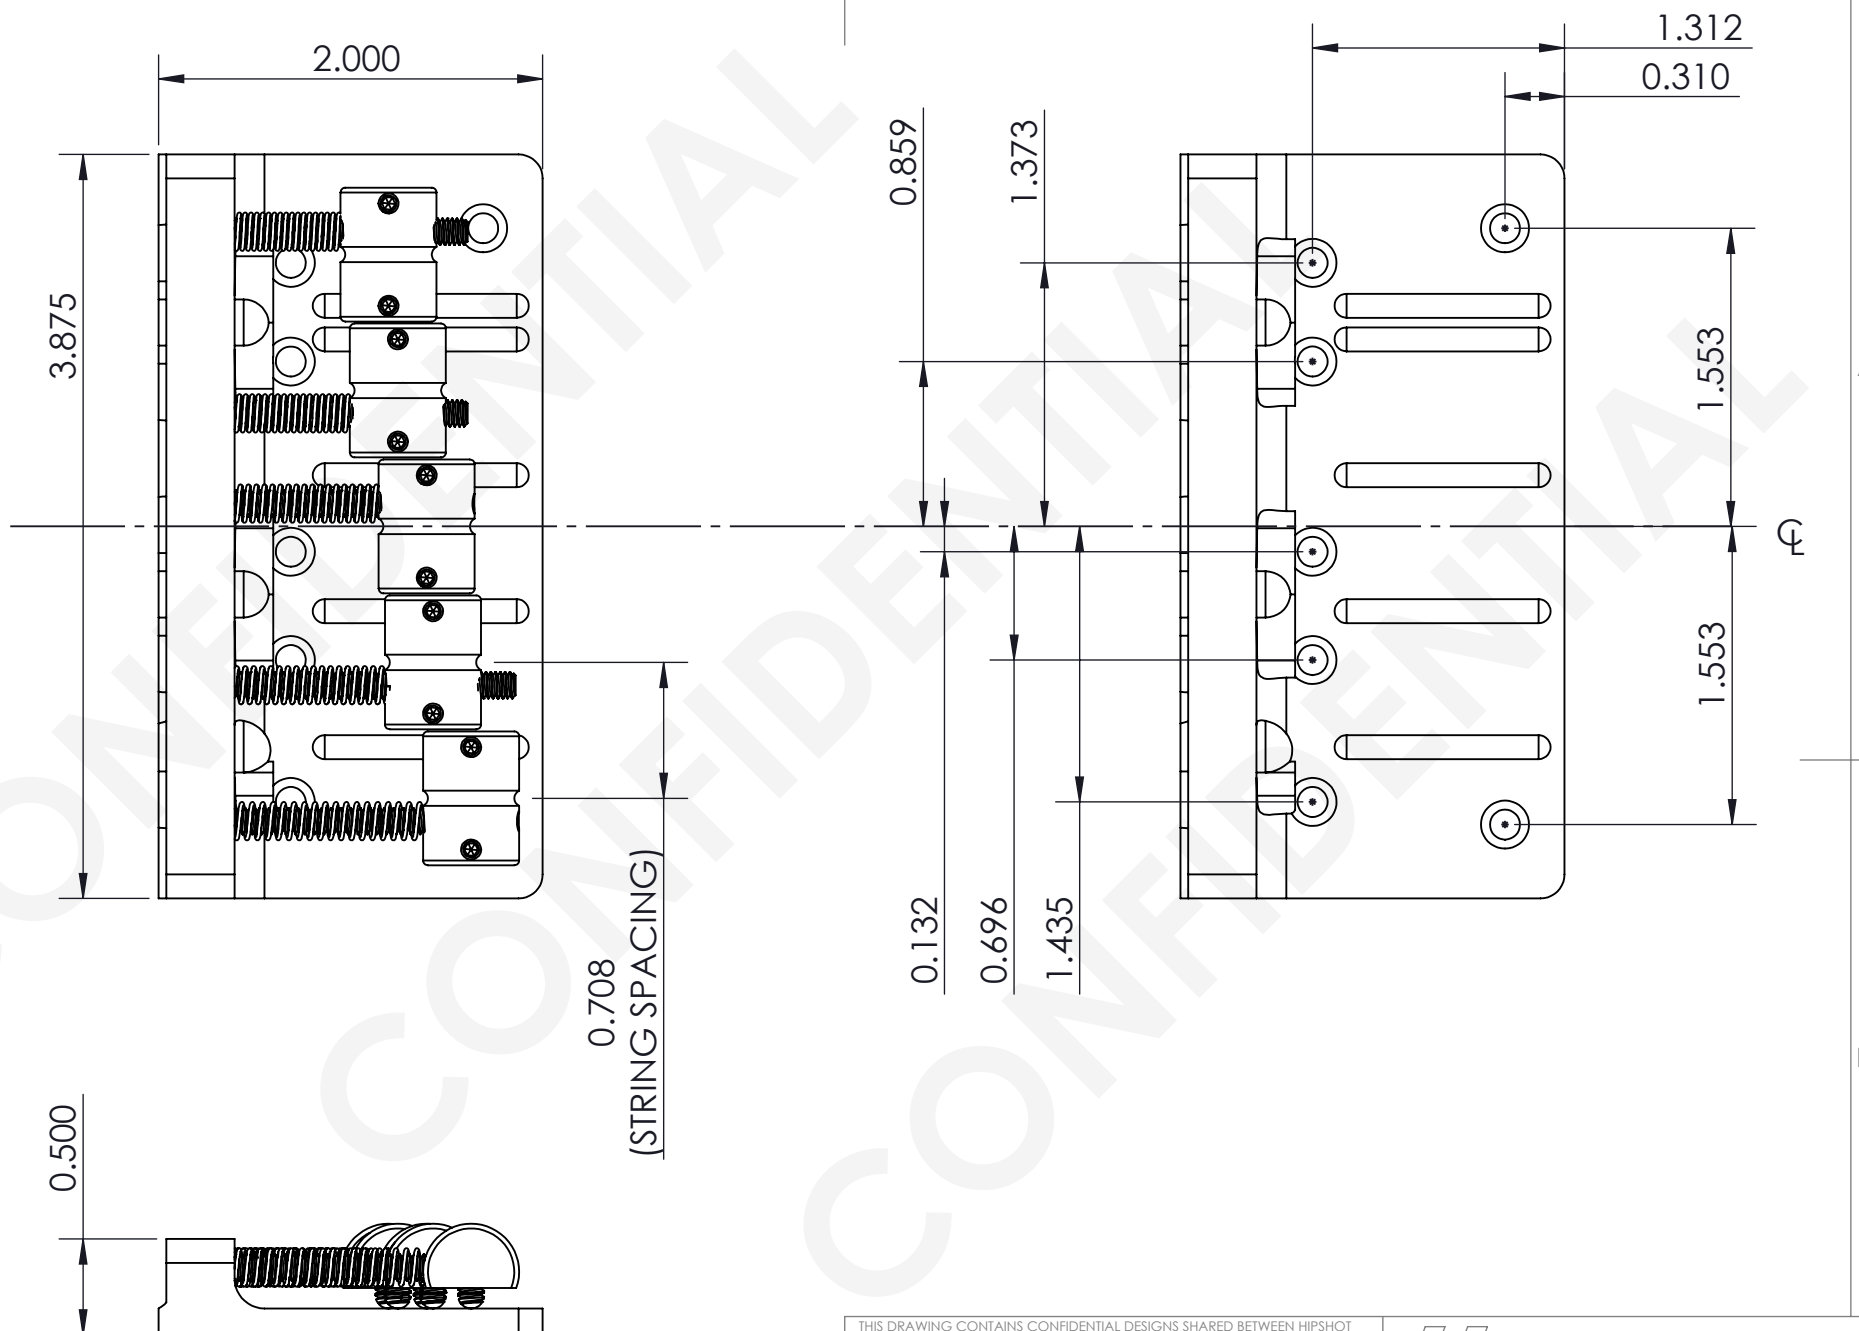

COVER

A

B

⌀

⌀

THIS DRAWING CONTAINS CONFIDENTIAL DESIGNS SHARED BETWEEN HIPSHOT AND A CUSTOMER. ANY DISSEMINATION, DISTRIBUTION OR REPRODUCTION OF THIS DRAWING WITHOUT THE WRITTEN CONSENT OF THE CUSTOMER IS PROHIBITED.

UNLESS OTHERWISE SPECIFIED: DIMENSIONS ARE IN INCHES
TOLERANCE: $\pm .005$

5X5SAD_-708

SADOWSKY CUSTOM 5 STG 708

8248 STATE ROUTE 96
Interlaken, NY 14847 U.S.A.
TEL:607-532-9404 FAX:607-532-9530
E-MAIL: info@HipshotProducts.com