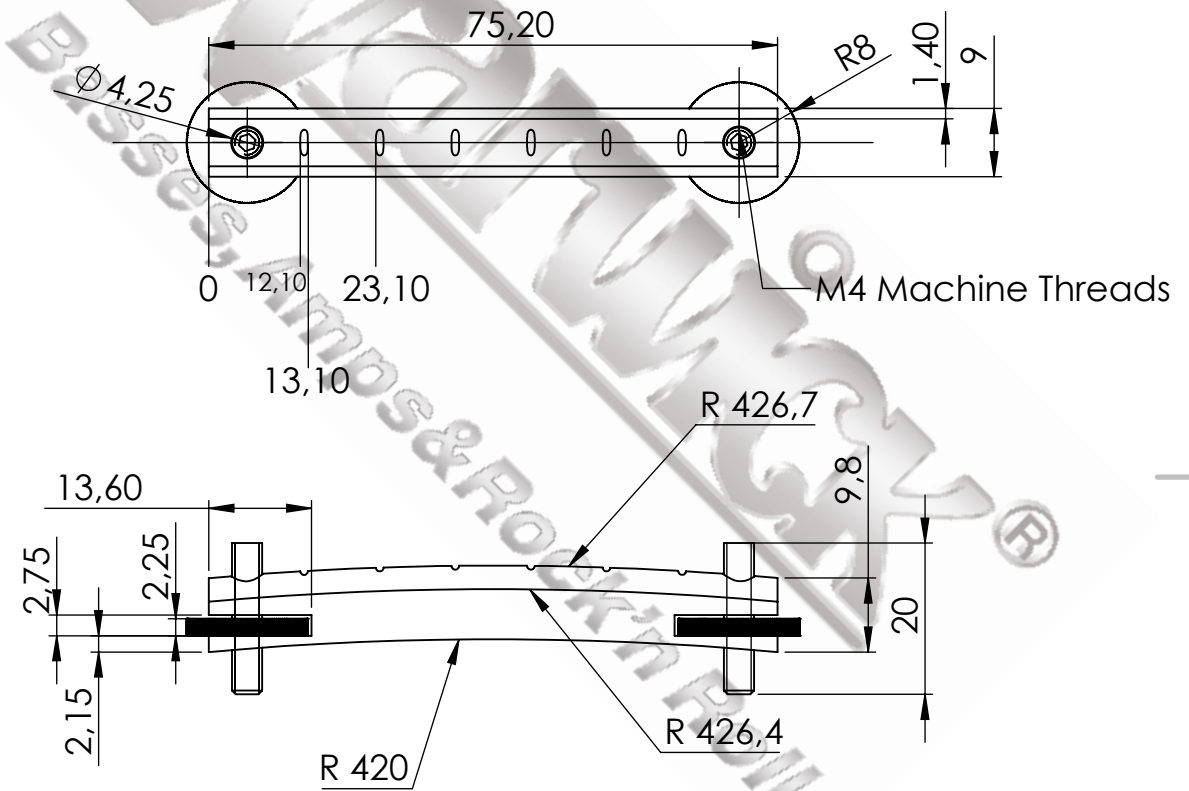

UNLESS OTHERWISE SPECIFIED:
DIMENSIONS ARE IN MILLIMETERS

DO NOT SCALE DRAWING

REVISION

Copyright: The drawing is property of Warwick GmbH&Co Music Equipment KG. The information given on it is protected by copyright any form of copying or reproduction is strictly forbidden.

TITLE:

Framus Vintage: Tune-O-Matic Bridge, 6-string / Chrome

Warwick GmbH & Co. Music Equipment KG
Gewerbepark 46
08258 Markneukirchen

DWG NO.

FRV BRIDGE 00010CR

A4

SCALE:1:1

SHEET 1 OF 1