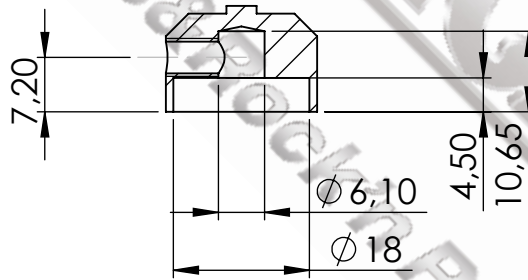

SECTION A-A

UNLESS OTHERWISE SPECIFIED:
DIMENSIONS ARE IN MILLIMETERS

DO NOT SCALE DRAWING

REVISION

Copyright: The drawing is property of Warwick GmbH&Co
Music Equipment KG.
The information given on it is protected by copyright any form
of copying or reproduction is strictly forbidden.