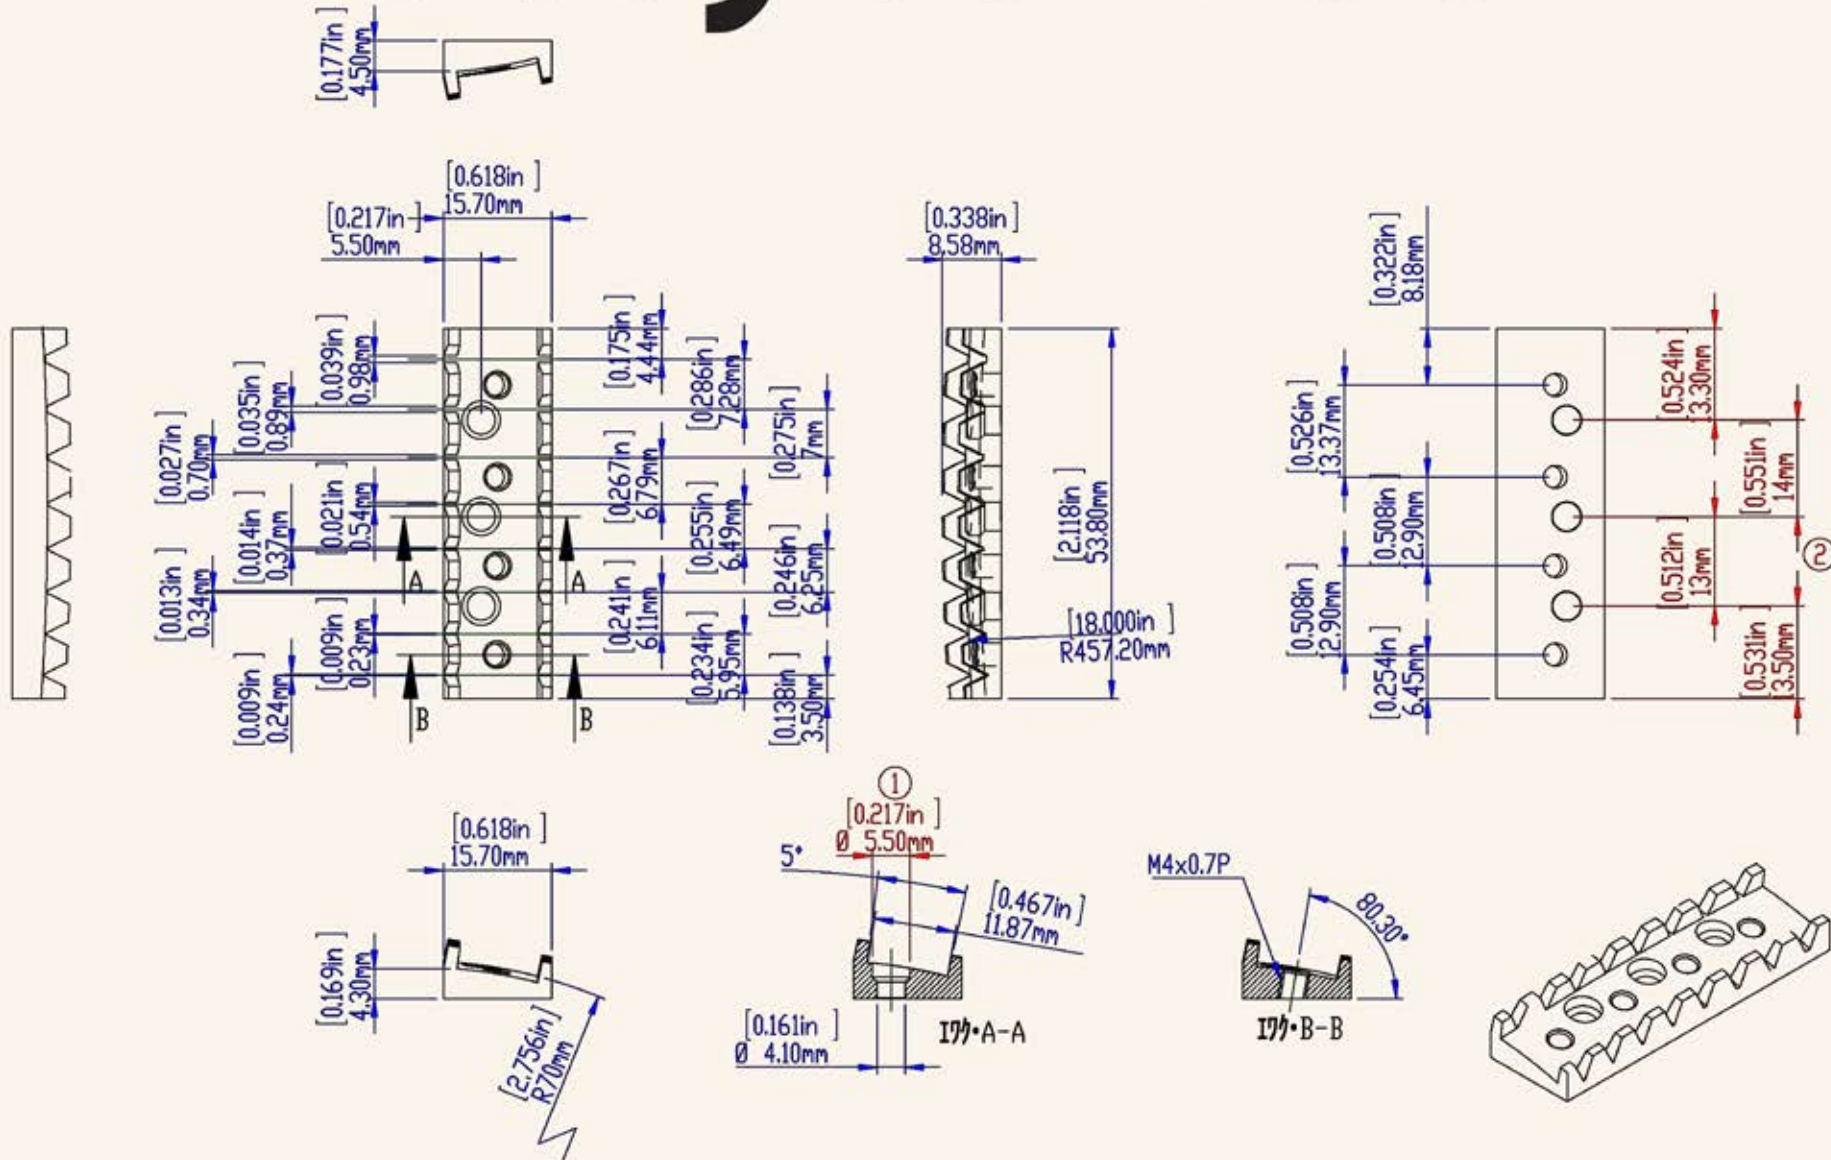

Floyd Rose®

8-String Locking Nut Specs