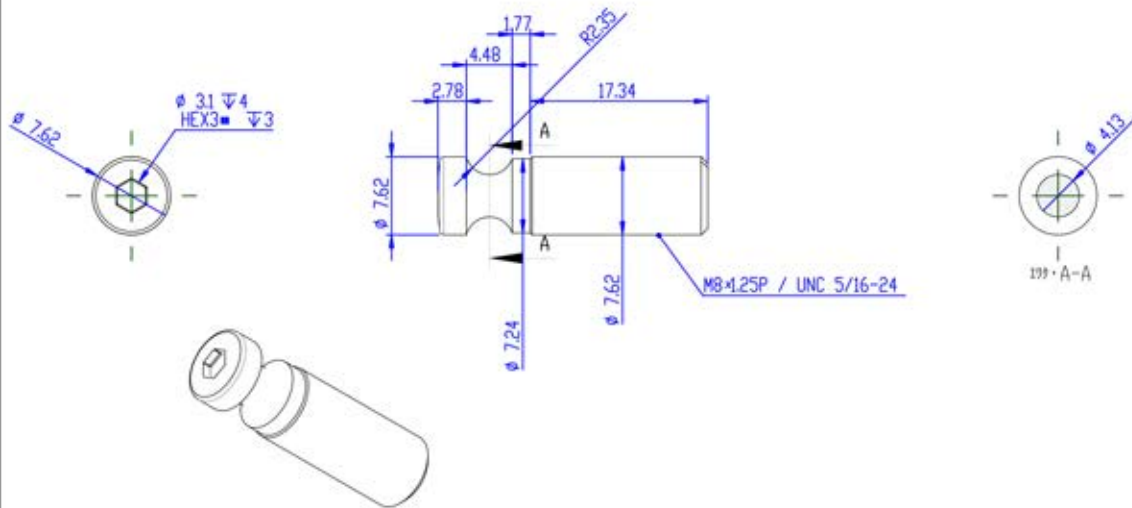

Floyd Rose®

FRX

SURFACE-MOUNTING TREMOLO SYSTEM

FRX Mounting Stud Specifications