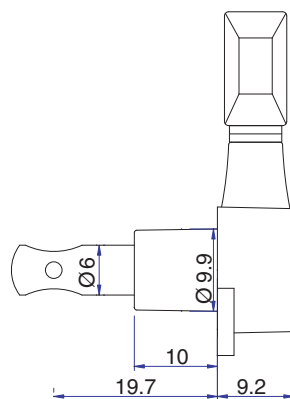

FRAMUS MACHINE HEADS

- SP F 30031 PB 3/3
- SP F 30032 PC 3/3
- SP F 30033 PG 3/3
- SP F 30034 PSC 3/3

RIGHT

LEFT

**Headquarters:** Warwick GmbH&Co. Music Equipment KG • Gewerbestraße 46 • 08258 Markneukirchen/Germany • E-Mail: info@warwick.de  
**Branch China:** Warwick Music Equipment (Shanghai) Ltd., Co. • Shanghai Waigaoqiao Free Trade Zone • Shanghai 200131/P.R.China • E-Mail: info@warwick.cn  
**Branch UK:** Warwick Music Equipment Trading (Manchester UK) Ltd. • 75 Bridge Street • Manchester M3 2RH / Great Britain • E-Mail: info@warwickbass.co.uk  
**Branch USA:** Warwick Music Equipment Trading (New York USA) Inc. • 76-80 East 7th Street • New York, NY 10003 USA • E-Mail: f.villano@warwick.de  
**Branch Switzerland:** Warwick Music Equipment Trading (Zurich) GmbH • Kriesbachstrasse 30 • 8600 Dbendorf / Switzerland • E-Mail: info@warwick.ch  
**Branch CZ/SK:** Warwick Music Equipment Trading (Praha CZ) s.r.o. • Spálená 23/93 • 11000 Praha 1 / Czech Republic • E-Mail: info@warwick.cz  
**Branch PL:** Warwick Music Equipment Trading (Warsaw) Sp. z o.o. • Flory 7/18a • 00-586 Warsaw / Poland • E-Mail: info@warwick.pl

Visit us on the World Wide Web: <http://www.warwick.de> & join us in WARWICK BASS FORUM: [www.warwick.de/forum](http://www.warwick.de/forum)

size in mm

© COPYRIGHT 2009  
05. Februar 2009