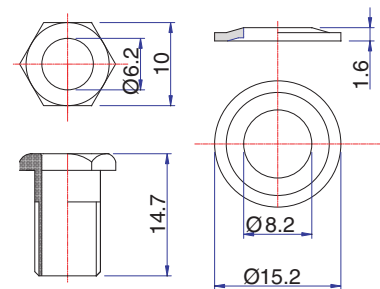

FRAMUS MACHINE HEADS

- SP F 30031 PB 3/3
- SP F 30032 PC 3/3
- SP F 30033 PG 3/3
- SP F 30034 PSC 3/3

RIGHT

LEFT

**Headquarters:** Warwick GmbH&Co. Music Equipment KG • Gewerbestraße 46 • 08258 Markneukirchen/Germany • E-Mail: info@warwick.de  
**Branch China:** Warwick Music Equipment (Shanghai) Ltd., Co. • Shanghai Waigaoqiao Free Trade Zone • Shanghai 200131/P.R.China • E-Mail: info@warwick.cn  
**Branch UK:** Warwick Music Equipment Trading (Manchester UK) Ltd. • 75 Bridge Street • Manchester M3 2RH / Great Britain • E-Mail: info@warwickbass.co.uk  
**Branch USA:** Warwick Music Equipment Trading (New York USA) Inc. • 76-80 East 7th Street • New York, NY 10003 USA • E-Mail: f.villano@warwick.de  
**Branch Switzerland:** Warwick Music Equipment Trading (Zurich) GmbH • Kriesbachstrasse 30 • 8600 Dbendorf / Switzerland • E-Mail: info@warwick.ch  
**Branch CZ/SK:** Warwick Music Equipment Trading (Praha CZ) s.r.o. • Spálená 23/93 • 11000 Praha 1 / Czech Republic • E-Mail: info@warwick.cz  
**Branch PL:** Warwick Music Equipment Trading (Warsaw) Sp. z o.o. • Flory 7/18a • 00-586 Warsaw / Poland • E-Mail: info@warwick.pl

Visit us on the World Wide Web: <http://www.warwick.de> & join us in WARWICK BASS FORUM: [www.warwick.de/forum](http://www.warwick.de/forum)

size in mm

© COPYRIGHT 2009  
05. Februar 2009