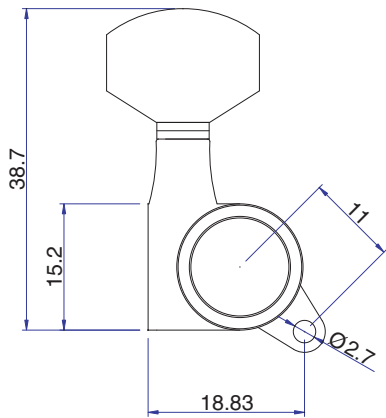

FRAMUS MACHINE HEADS

- SP F 30031 PB 3/3
- SP F 30032 PC 3/3
- SP F 30033 PG 3/3
- SP F 30034 PSC 3/3

RIGHT

LEFT

**Headquarters:** Warwick GmbH&Co. Music Equipment KG • Gewerbestraße 46 • 08258 Markneukirchen/Germany • E-Mail: info@warwick.de  
**Branch China:** Warwick Music Equipment (Shanghai) Ltd., Co. • Shanghai Waigaoqiao Free Trade Zone • Shanghai 200131/P.R.China • E-Mail: info@warwick.cn  
**Branch UK:** Warwick Music Equipment Trading (Manchester UK) Ltd. • 75 Bridge Street • Manchester M3 2RH / Great Britain • E-Mail: info@warwickbass.co.uk  
**Branch USA:** Warwick Music Equipment Trading (New York USA) Inc. • 76-80 East 7th Street • New York, NY 10003 USA • E-Mail: f.villano@warwick.de  
**Branch Switzerland:** Warwick Music Equipment Trading (Zurich) GmbH • Kriesbachstrasse 30 • 8600 Dbendorf / Switzerland • E-Mail: info@warwick.ch  
**Branch CZ/SK:** Warwick Music Equipment Trading (Praha CZ) s.r.o. • Spálená 23/93 • 11000 Praha 1 / Czech Republic • E-Mail: info@warwick.cz  
**Branch PL:** Warwick Music Equipment Trading (Warsaw) Sp. z o.o. • Flory 7/18a • 00-586 Warsaw / Poland • E-Mail: info@warwick.pl

Visit us on the World Wide Web: <http://www.warwick.de> & join us in WARWICK BASS FORUM: [www.warwick.de/forum](http://www.warwick.de/forum)

size in mm

© COPYRIGHT 2009  
05. Februar 2009