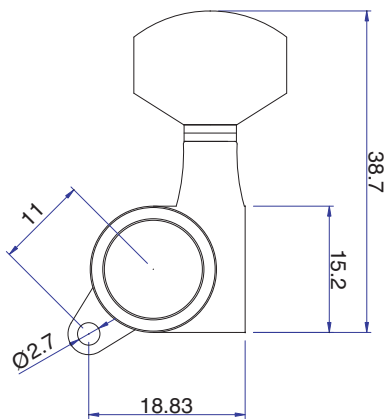

FRAMUS MACHINE HEADS

- SP F 30031 PB 3/3
- SP F 30032 PC 3/3
- SP F 30033 PG 3/3
- SP F 30034 PSC 3/3

RIGHT

LEFT

**Headquarters:** Warwick GmbH&Co. Music Equipment KG • Gewerbestraße 46 • 08258 Markneukirchen/Germany • E-Mail: info@warwick.de  
**Branch China:** Warwick Music Equipment (Shanghai) Ltd., Co. • Shanghai Waigaoqiao Free Trade Zone • Shanghai 200131/P.R.China • E-Mail: info@warwick.cn  
**Branch UK:** Warwick Music Equipment Trading (Manchester UK) Ltd. • 75 Bridge Street • Manchester M3 2RH / Great Britain • E-Mail: info@warwickbass.co.uk  
**Branch USA:** Warwick Music Equipment Trading (New York USA) Inc. • 76-80 East 7th Street • New York, NY 10003 USA • E-Mail: f.villano@warwick.de  
**Branch Switzerland:** Warwick Music Equipment Trading (Zurich) GmbH • Kriesbachstrasse 30 • 8600 Dbendorf / Switzerland • E-Mail: info@warwick.ch  
**Branch CZ/SK:** Warwick Music Equipment Trading (Praha CZ) s.r.o. • Spálená 23/93 • 11000 Praha 1 / Czech Republic • E-Mail: info@warwick.cz  
**Branch PL:** Warwick Music Equipment Trading (Warsaw) Sp. z o.o. • Flory 7/18a • 00-586 Warsaw / Poland • E-Mail: info@warwick.pl

Visit us on the World Wide Web: <http://www.warwick.de> & join us in WARWICK BASS FORUM: [www.warwick.de/forum](http://www.warwick.de/forum)

size in mm

© COPYRIGHT 2009  
05. Februar 2009