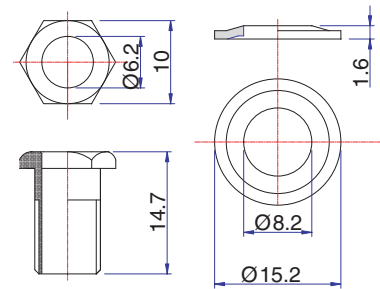

FRAMUS MACHINE HEADS

- SP F 30031 PB 3/3
- SP F 30032 PC 3/3
- SP F 30033 PG 3/3
- SP F 30034 PSC 3/3

RIGHT

LEFT

**Headquarters:** Warwick GmbH&Co. Music Equipment KG • Gewerbestraße 46 • 08258 Markneukirchen/Germany • E-Mail: info@warwick.de  
**Branch China:** Warwick Music Equipment (Shanghai) Ltd., Co. • Shanghai Waigaoqiao Free Trade Zone • Shanghai 200131/P.R.China • E-Mail: info@warwick.cn  
**Branch UK:** Warwick Music Equipment Trading (Manchester UK) Ltd. • 75 Bridge Street • Manchester M3 2RH / Great Britain • E-Mail: info@warwickbass.co.uk  
**Branch USA:** Warwick Music Equipment Trading (New York USA) Inc. • 76-80 East 7th Street • New York, NY 10003 USA • E-Mail: f.villano@warwick.de  
**Branch Switzerland:** Warwick Music Equipment Trading (Zurich) GmbH • Kriesbachstrasse 30 • 8600 Dbendorf / Switzerland • E-Mail: info@warwick.ch  
**Branch CZ/SK:** Warwick Music Equipment Trading (Praha CZ) s.r.o. • Spálená 23/93 • 11000 Praha 1 / Czech Republic • E-Mail: info@warwick.cz  
**Branch PL:** Warwick Music Equipment Trading (Warsaw) Sp. z o.o. • Flory 7/18a • 00-586 Warsaw / Poland • E-Mail: info@warwick.pl

Visit us on the World Wide Web: <http://www.warwick.de> & join us in WARWICK BASS FORUM: [www.warwick.de/forum](http://www.warwick.de/forum)

size in mm

© COPYRIGHT 2009  
05. Februar 2009