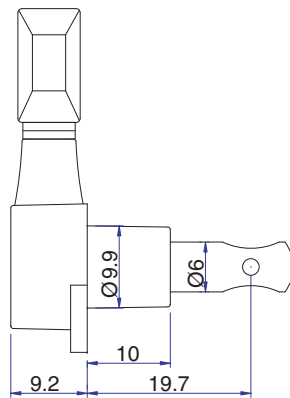

FRAMUS MACHINE HEADS

- SP F 30031 PB 3/3
- SP F 30032 PC 3/3
- SP F 30033 PG 3/3
- SP F 30034 PSC 3/3

RIGHT

LEFT

**Headquarters:** Warwick GmbH&Co. Music Equipment KG • Gewerbestraße 46 • 08258 Markneukirchen/Germany • E-Mail: info@warwick.de  
**Branch China:** Warwick Music Equipment (Shanghai) Ltd., Co. • Shanghai Waigaoqiao Free Trade Zone • Shanghai 200131/P.R.China • E-Mail: info@warwick.cn  
**Branch UK:** Warwick Music Equipment Trading (Manchester UK) Ltd. • 75 Bridge Street • Manchester M3 2RH / Great Britain • E-Mail: info@warwickbass.co.uk  
**Branch USA:** Warwick Music Equipment Trading (New York USA) Inc. • 76-80 East 7th Street • New York, NY 10003 USA • E-Mail: f.villano@warwick.de  
**Branch Switzerland:** Warwick Music Equipment Trading (Zurich) GmbH • Kriesbachstrasse 30 • 8600 Dbendorf / Switzerland • E-Mail: info@warwick.ch  
**Branch CZ/SK:** Warwick Music Equipment Trading (Praha CZ) s.r.o. • Spálená 23/93 • 11000 Praha 1 / Czech Republic • E-Mail: info@warwick.cz  
**Branch PL:** Warwick Music Equipment Trading (Warsaw) Sp. z o.o. • Flory 7/18a • 00-586 Warsaw / Poland • E-Mail: info@warwick.pl

Visit us on the World Wide Web: <http://www.warwick.de> & join us in WARWICK BASS FORUM: [www.warwick.de/forum](http://www.warwick.de/forum)

size in mm

© COPYRIGHT 2009  
05. Februar 2009