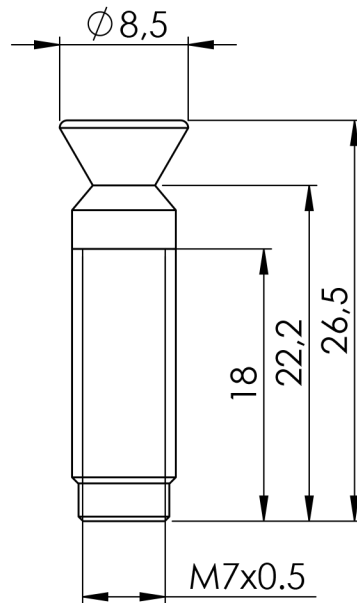

Floyd Rose®
Original Tremolo System

alle Maße in [mm]
all measures in [mm]

Technische Änderungen vorbehalten
Subject to technical changes

Floyd Rose[®]
Original Tremolo System

* mm / Zoll
* mm / inch

alle Maße in [mm]
all measures in [mm]

Technische Änderungen vorbehalten
Subject to technical changes

Studs & Inserts

Floyd Rose[®]
Original Tremolo System

alle Maße in [mm]
all measures in [mm]

Technische Änderungen vorbehalten
Subject to technical changes