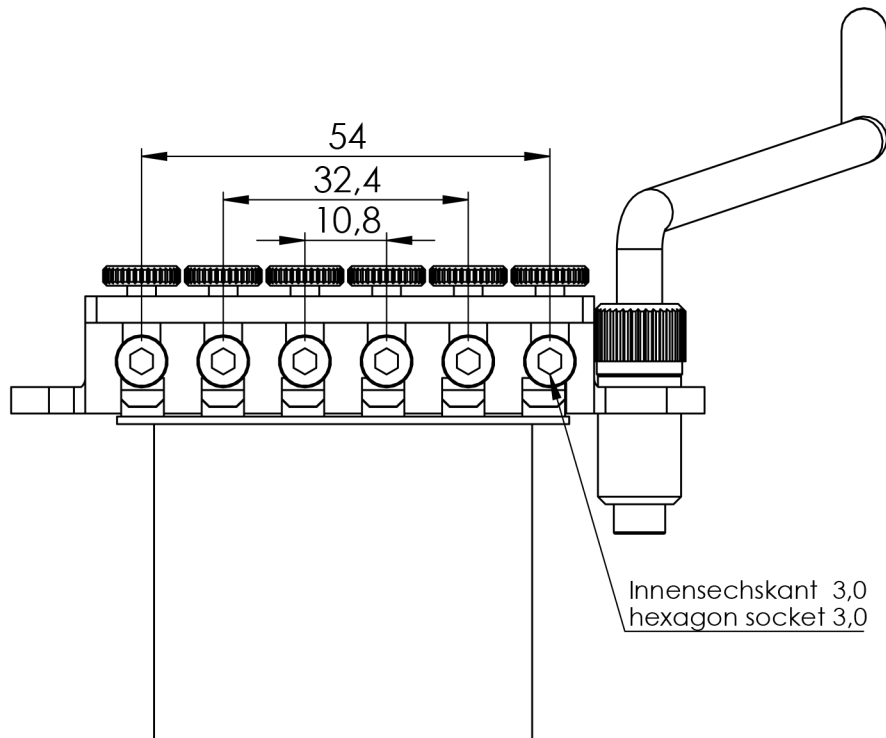

Floyd Rose®
Original Tremolo System

alle Maße in [mm]
all measures in [mm]

Technische Änderungen vorbehalten
Subject to technical changes

Floyd Rose[®]
Original Tremolo System

* mm / Zoll
* mm / inch

alle Maße in [mm]
all measures in [mm]

Technische Änderungen vorbehalten
Subject to technical changes

Studs & Inserts

Floyd Rose[®]
Original Tremolo System

alle Maße in [mm]
all measures in [mm]

Technische Änderungen vorbehalten
Subject to technical changes