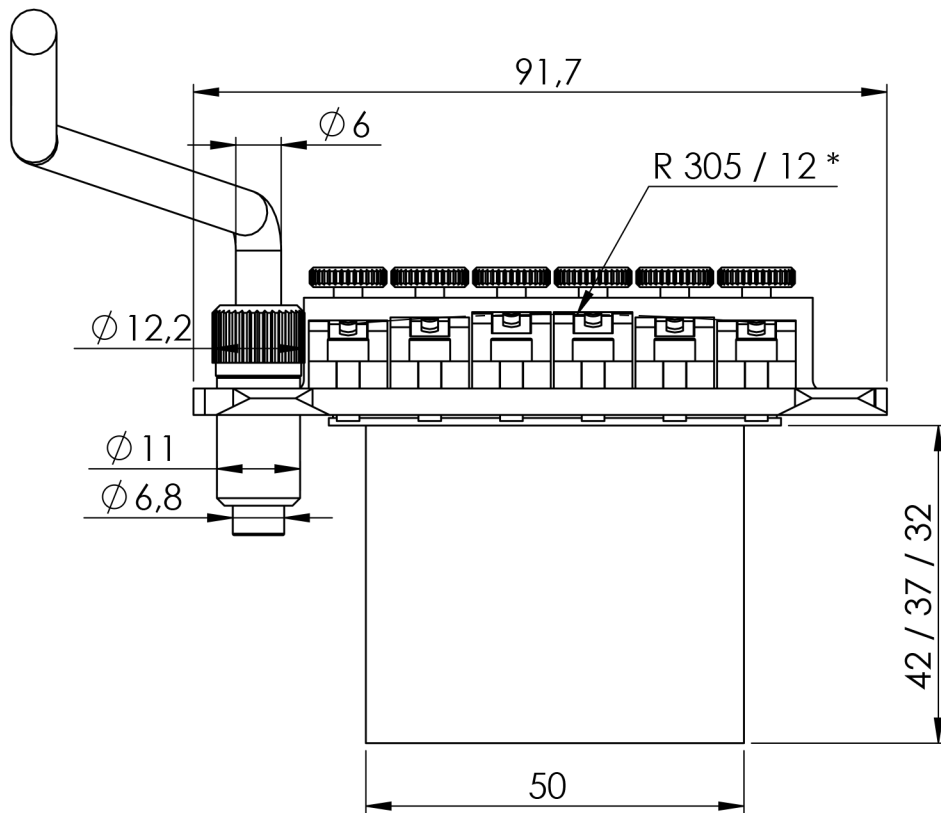

Floyd Rose®
Original Tremolo System

alle Maße in [mm]
all measures in [mm]

Technische Änderungen vorbehalten
Subject to technical changes

Floyd Rose[®]
Original Tremolo System

* mm / Zoll
* mm / inch

alle Maße in [mm]
all measures in [mm]

Technische Änderungen vorbehalten
Subject to technical changes

Studs & Inserts

Floyd Rose[®]
Original Tremolo System

alle Maße in [mm]
all measures in [mm]

Technische Änderungen vorbehalten
Subject to technical changes