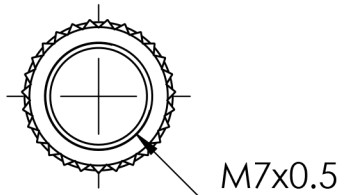

Floyd Rose®
Original Tremolo System

alle Maße in [mm]
all measures in [mm]

Technische Änderungen vorbehalten
Subject to technical changes

Floyd Rose[®]
Original Tremolo System

* mm / Zoll
* mm / inch

alle Maße in [mm]
all measures in [mm]

Technische Änderungen vorbehalten
Subject to technical changes

Studs & Inserts

Floyd Rose[®]
Original Tremolo System

alle Maße in [mm]
all measures in [mm]

Technische Änderungen vorbehalten
Subject to technical changes