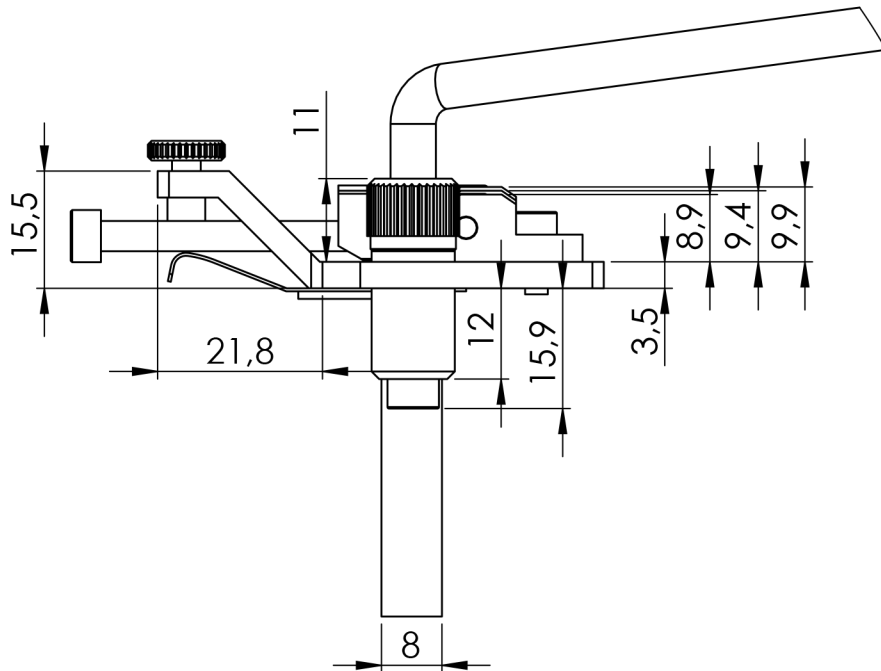

Floyd Rose®
Original Tremolo System

alle Maße in [mm]
all measures in [mm]

Technische Änderungen vorbehalten
Subject to technical changes

Floyd Rose[®]
Original Tremolo System

* mm / Zoll
* mm / inch

alle Maße in [mm]
all measures in [mm]

Technische Änderungen vorbehalten
Subject to technical changes

Studs & Inserts

Floyd Rose[®]
Original Tremolo System

alle Maße in [mm]
all measures in [mm]

Technische Änderungen vorbehalten
Subject to technical changes