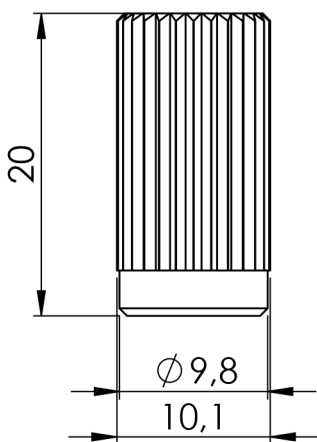

Floyd Rose®
Original Tremolo System

alle Maße in [mm]
all measures in [mm]

Technische Änderungen vorbehalten
Subject to technical changes

Floyd Rose[®]
Original Tremolo System

* mm / Zoll
* mm / inch

alle Maße in [mm]
all measures in [mm]

Technische Änderungen vorbehalten
Subject to technical changes

Studs & Inserts

Floyd Rose[®]
Original Tremolo System

alle Maße in [mm]
all measures in [mm]

Technische Änderungen vorbehalten
Subject to technical changes