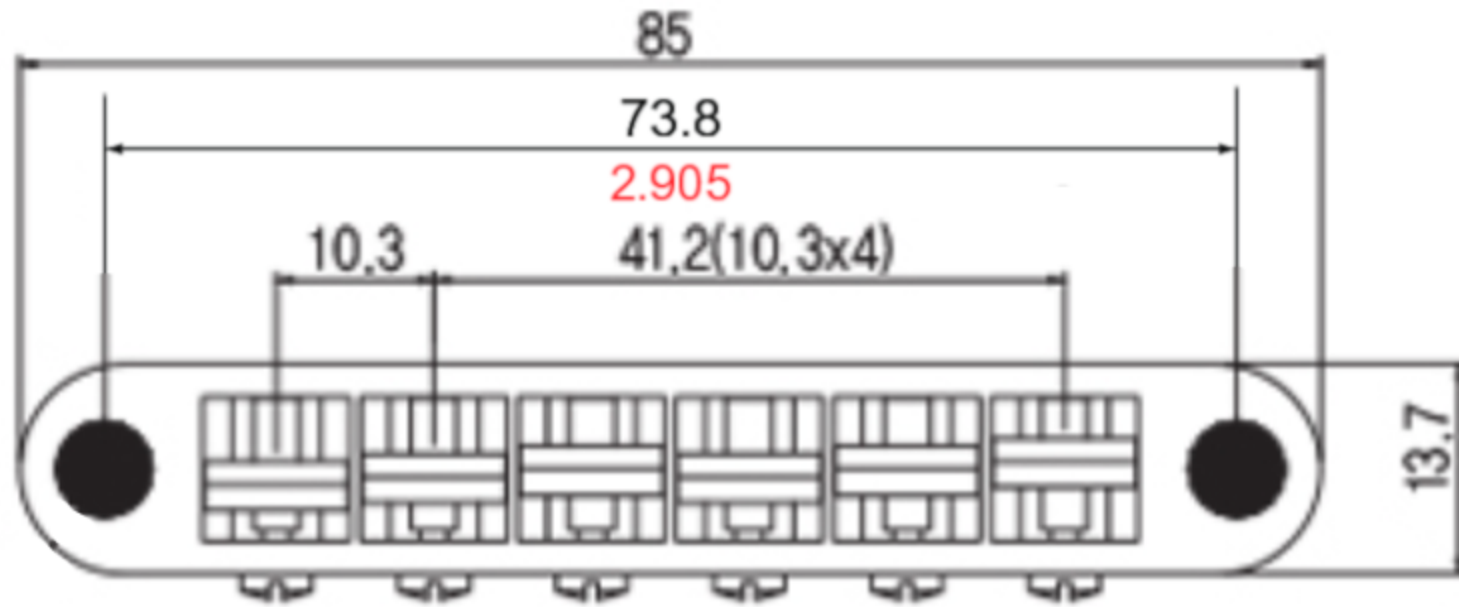

mm  
inch

**TonePros TPFA - Metric Aluminum Tune-O-Matic Bridge with Bell Brass Saddles (Large Posts / Notched Saddles)**