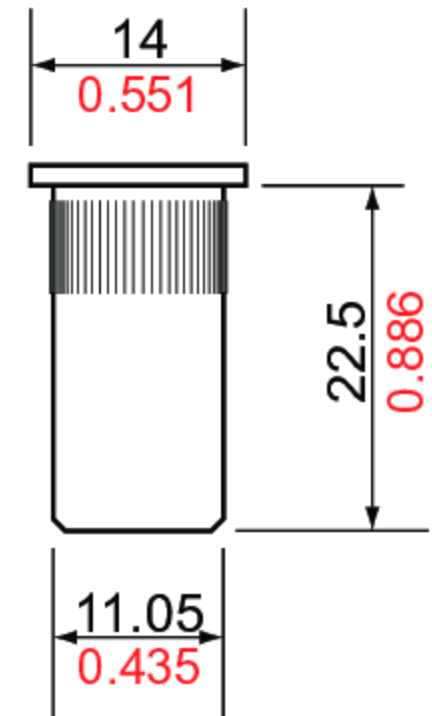

mm  
inch

**TonePros TPFA - Metric Aluminum Tune-O-Matic Bridge with Bell Brass Saddles (Large Posts / Notched Saddles)**