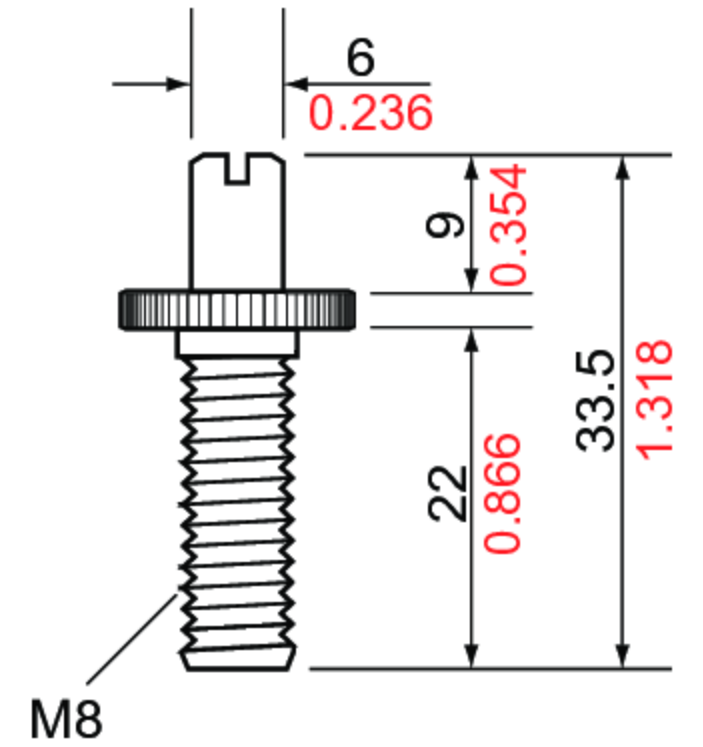

mm  
inch

**TonePros TPFA - Metric Aluminum Tune-O-Matic Bridge with Bell Brass Saddles (Large Posts / Notched Saddles)**