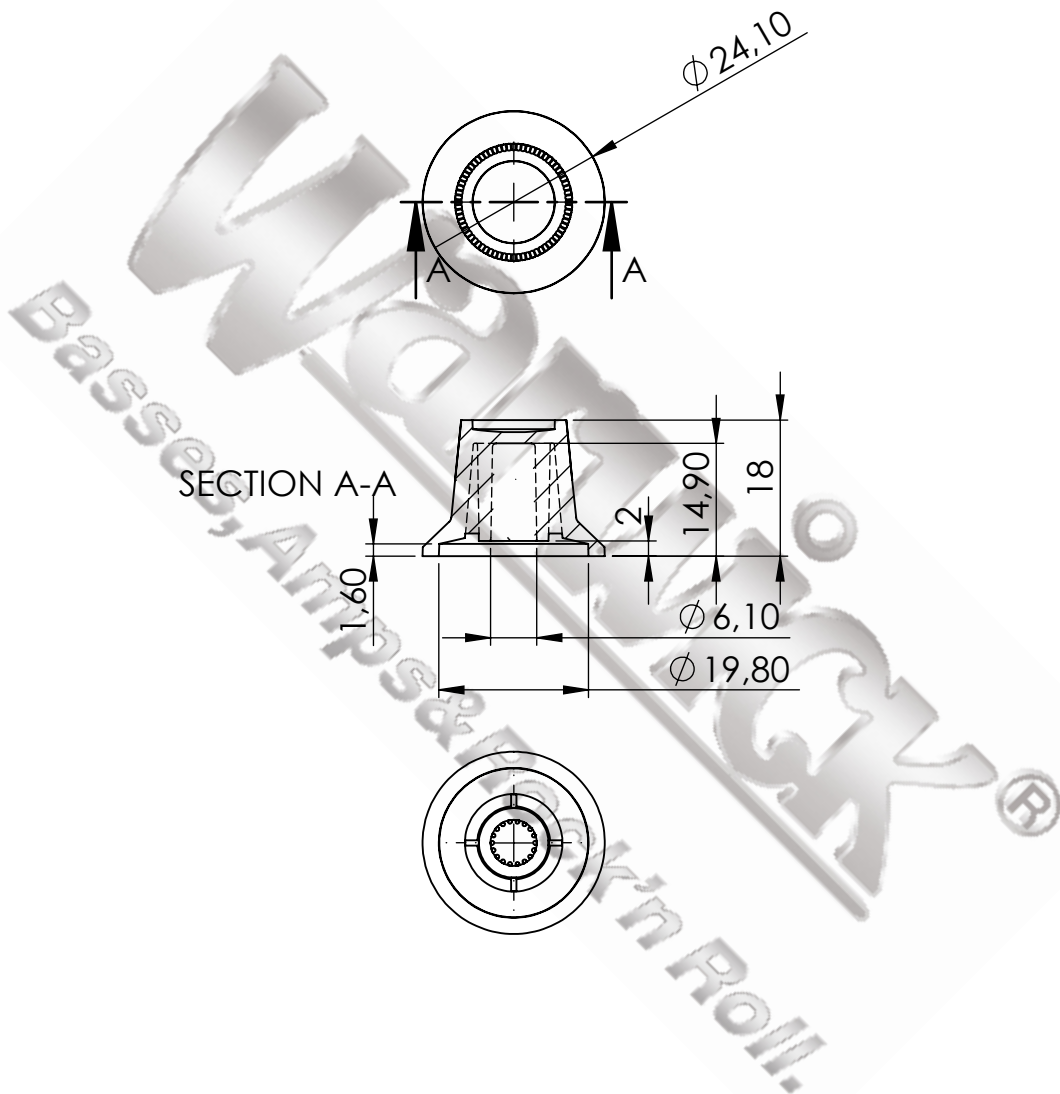

UNLESS OTHERWISE SPECIFIED:
 DIMENSIONS ARE IN MILLIMETERS
 SURFACE FINISH:
 TOLERANCES:
 LINEAR:
 ANGULAR:

DO NOT SCALE DRAWING

REVISION

Copyright: The drawing is property of Warwick GmbH&Co Music Equipment KG.
 The information given on it is protected by copyright any form of copying or reproduction is strictly forbidden.

TITLE:

FRV Knob 00019

Warwick GmbH & Co. Music Equipment KG
 Gewerbepark 46
 08258 Markneukirchen

DWG NO.

A4

SCALE:1:1

SHEET 1 OF 1

4