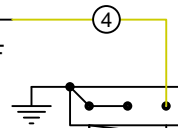

1

2

3

4

Neck Pu
Passive MEC J
4-string: M 60139 S
5-string: M 60149 F

Bridge Pu
Passive MEC J
4-string: M 60139 L
5-string: M 60149 R

M 50100 C
X1,2,3

- black ①
- brown ②
- red ③
- orange ④
- yellow ⑤
- green ⑥
- blue ⑦
- purple ⑧
- grey ⑨
- - - white ⑩
- shrink tube
- ground
- CM - custom made
- X1 - nickel
- X2 - black
- X3 - gold

⑨

⑨

⑨

Volume Neck Pu
B 500K
M 85500

Volume Bridge
B 500K
M 85500

Tone Bass
05C 500K
M 85503

Tone Treble
A 500K
M 85501

Warwick GmbH & Co Music Equipment Kg
Gewerbegebiet Wohlhausen
D-08258 Markneukirchen
Tel. +49 (0) 37422 555 0
Fax. +49 (0) 37422 555 99

Updated: 14.10.2014

M 60093
Streamer CV
4 & 5-string

1

2

3

4