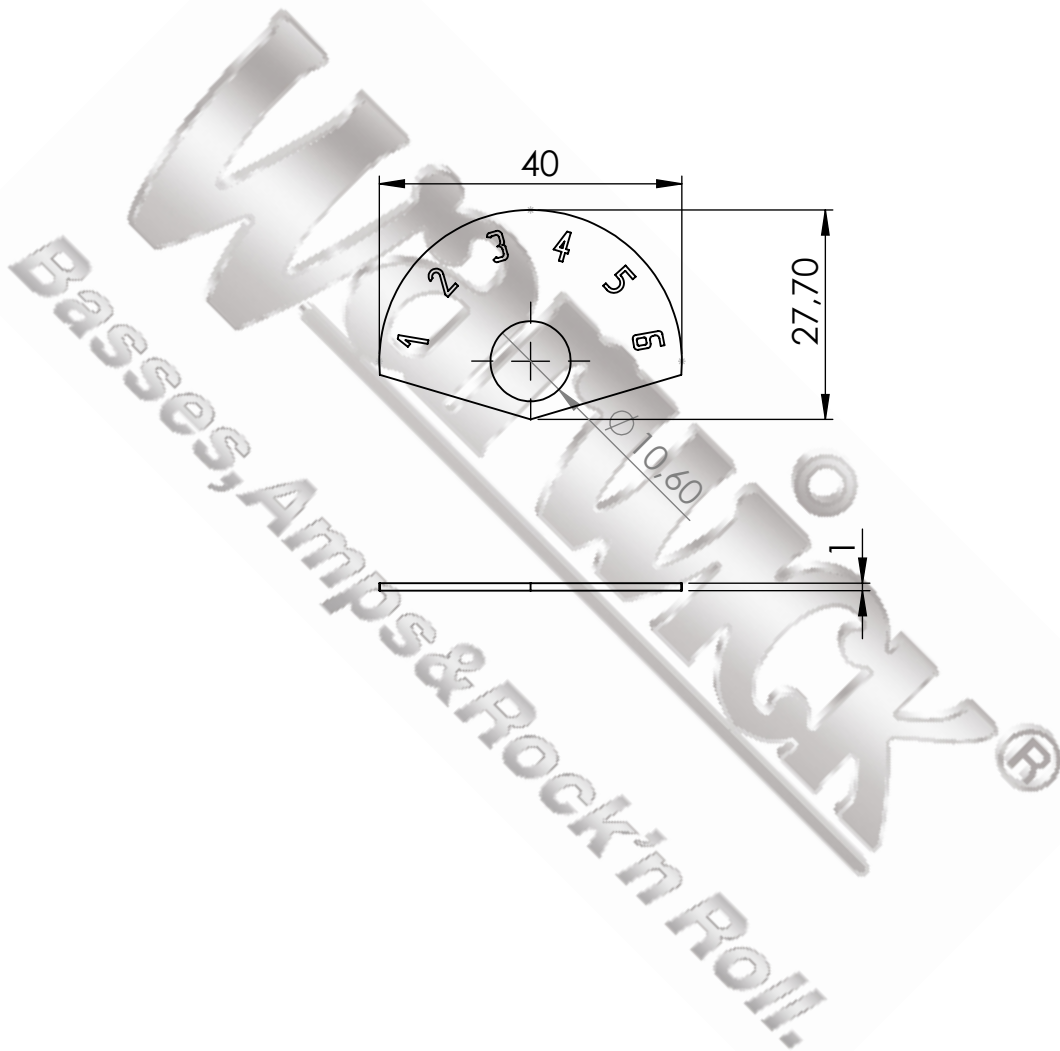

UNLESS OTHERWISE SPECIFIED:
DIMENSIONS ARE IN MILLIMETERS

DO NOT SCALE DRAWING

REVISION

Copyright: The drawing is property of Warwick GmbH & Co
Music Equipment KG.
The information given on it is protected by copyright any form
of copying or reproduction is strictly forbidden.