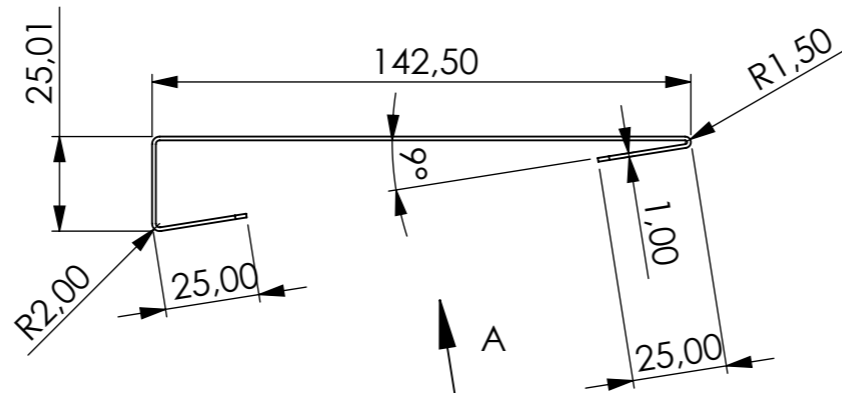

RBO STEP UP 1

material:
 -1mm metal plate
 -coated solid black
 -tolerance -0/+0.2mm

PROPRIETARY AND CONFIDENTIAL THE INFORMATION CONTAINED IN THIS DRAWING IS THE SOLE PROPERTY OF WARWICK GmbH Und Co Music Equipment KG. ANY REPRODUCTION IN PART OR AS A WHOLE WITHOUT THE WRITTEN PERMISSION OF WARWICK GmbH Und Co Music Equipment KG IS PROHIBITED.		RBO STEP UP 1	
Warwick GmbH & Co Music Equipment KG represented by the managing director Hans Peter Wilfer Gewerbepark 46 D-08258 Markneukirchen GERMANY Phone: +49 (0) 37422 555 0 Fax: +49 (0) 37422 555 99 info@warwick.de		All units in mm unless otherwise specified	
		Scale 1:2	
		13.03.2022	Sheet 1 of 3