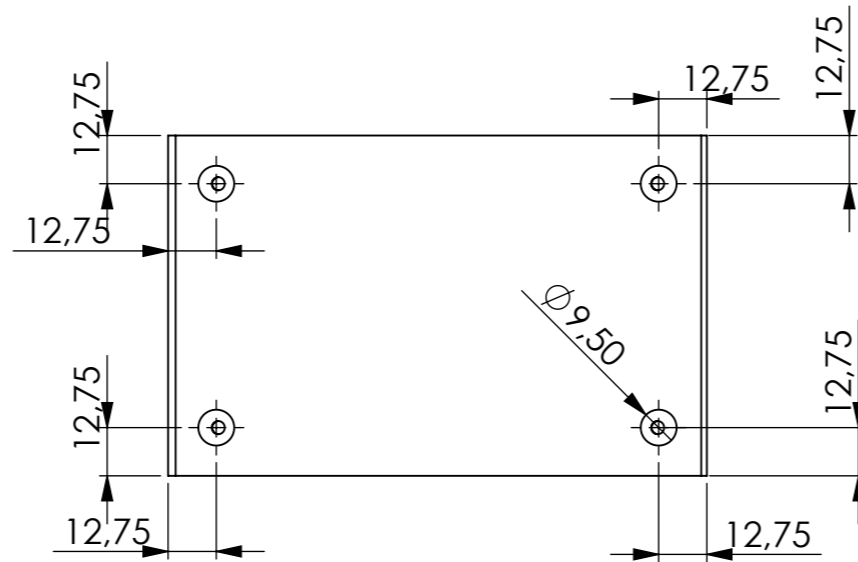

RBO STEP UP 1

material:
 -1mm metal plate
 -coated solid black
 -tolerance -0/+0.2mm

PROPRIETARY AND CONFIDENTIAL THE INFORMATION CONTAINED IN THIS DRAWING IS THE SOLE PROPERTY OF WARWICK GmbH Und Co Music Equipment KG. ANY REPRODUCTION IN PART OR AS A WHOLE WITHOUT THE WRITTEN PERMISSION OF WARWICK GmbH Und Co Music Equipment KG IS PROHIBITED.		RBO STEP UP 1	
Warwick GmbH & Co Music Equipment KG represented by the managing director Hans Peter Wilfer Gewerbepark 46 D-08258 Markneukirchen GERMANY Phone: +49 (0) 37422 555 0 Fax: +49 (0) 37422 555 99 info@warwick.de		All units in mm unless otherwise specified	
		Scale 1:2	
		13.03.2022	Sheet 1 of 3