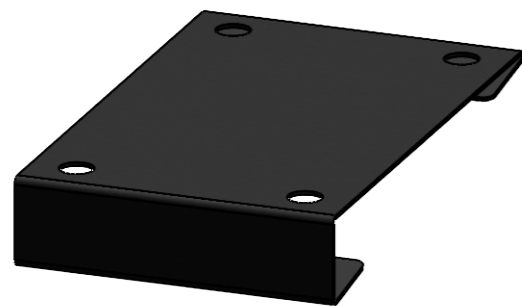

RBO STEP UP 1

material:
 -1mm metal plate
 -coated solid black
 -tolerance -0/+0.2mm

PROPRIETARY AND CONFIDENTIAL THE INFORMATION CONTAINED IN THIS DRAWING IS THE SOLE PROPERTY OF WARWICK GmbH Und Co Music Equipment KG. ANY REPRODUCTION IN PART OR AS A WHOLE WITHOUT THE WRITTEN PERMISSION OF WARWICK GmbH Und Co Music Equipment KG IS PROHIBITED.		RBO STEP UP 1	
Warwick GmbH & Co Music Equipment KG represented by the managing director Hans Peter Wilfer Gewerbepark 46 D-08258 Markneukirchen GERMANY Phone: +49 (0) 37422 555 0 Fax: +49 (0) 37422 555 99 info@warwick.de		All units in mm unless otherwise specified	
		Scale 1:2	
		13.03.2022	Sheet 1 of 3