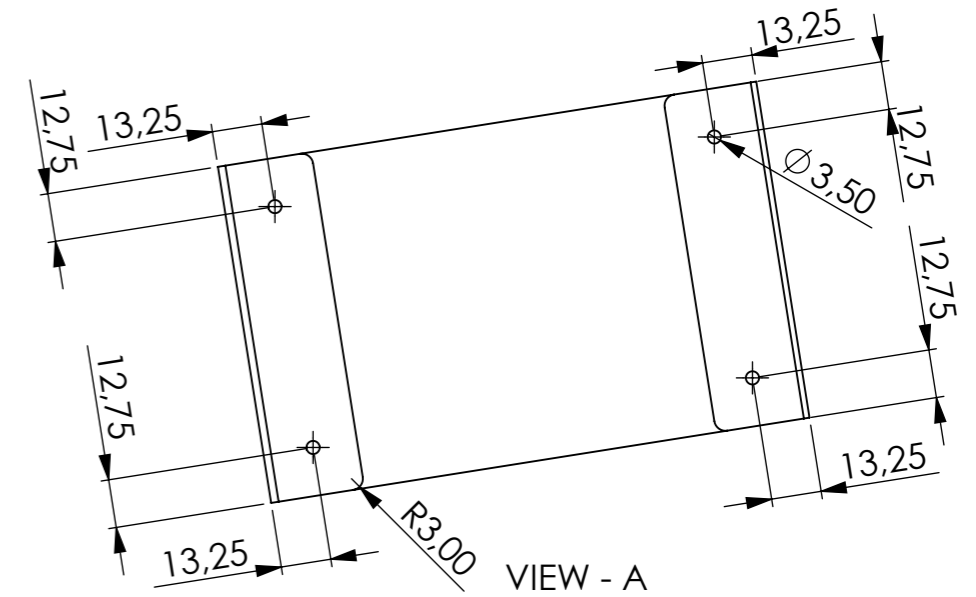

RBO STEP UP 1

material:
 -1mm metal plate
 -coated solid black
 -tolerance -0/+0.2mm

PROPRIETARY AND CONFIDENTIAL THE INFORMATION CONTAINED IN THIS DRAWING IS THE SOLE PROPERTY OF WARWICK GmbH Und Co Music Equipment KG. ANY REPRODUCTION IN PART OR AS A WHOLE WITHOUT THE WRITTEN PERMISSION OF WARWICK GmbH Und Co Music Equipment KG IS PROHIBITED.		RBO STEP UP 1	
Warwick GmbH & Co Music Equipment KG represented by the managing director Hans Peter Wilfer Gewerbepark 46 D-08258 Markneukirchen GERMANY Phone: +49 (0) 37422 555 0 Fax: +49 (0) 37422 555 99 info@warwick.de		All units in mm unless otherwise specified	
		Scale 1:2	
		13.03.2022	Sheet 1 of 3