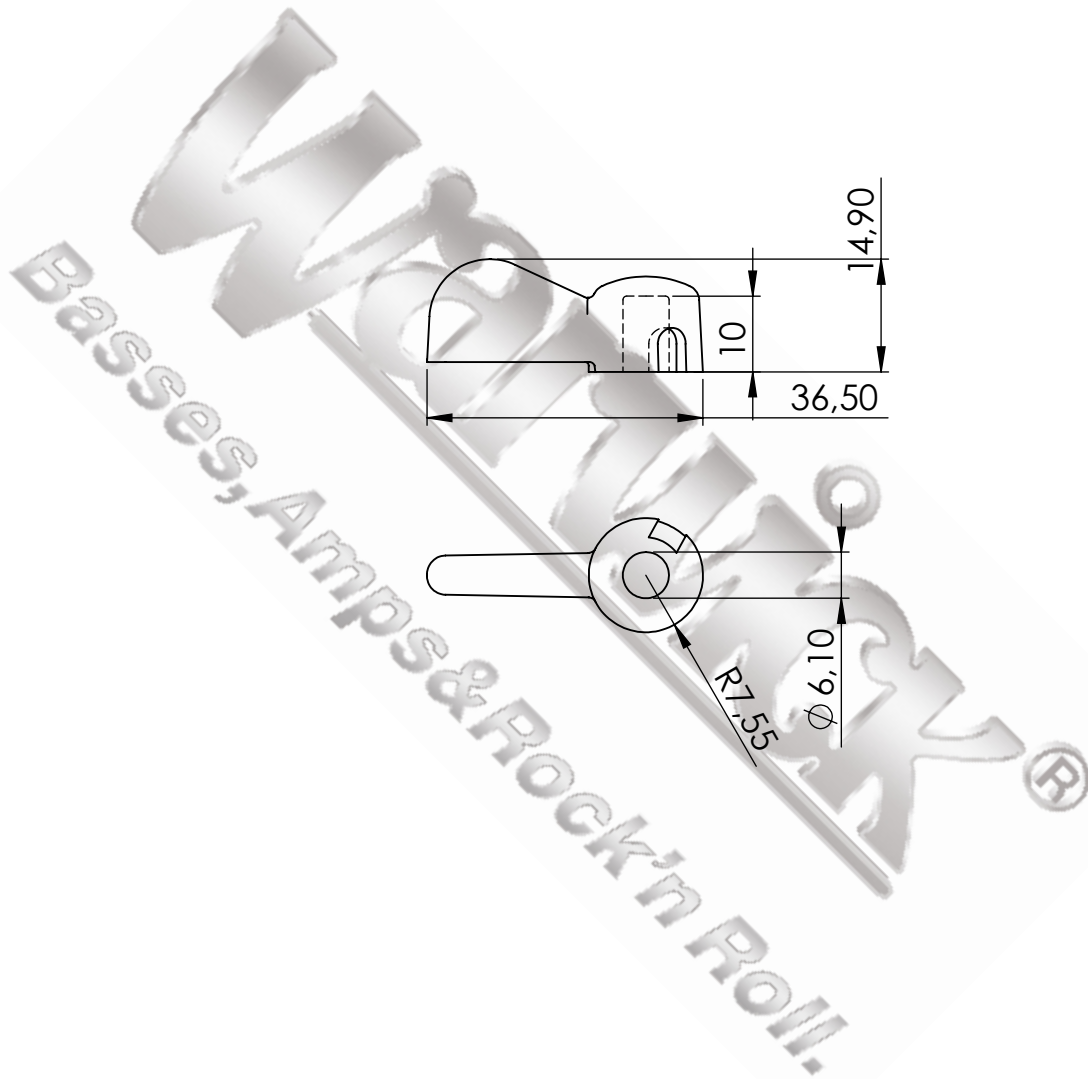

UNLESS OTHERWISE SPECIFIED:
DIMENSIONS ARE IN MILLIMETERS

Color : White

DO NOT SCALE DRAWING

REVISION

Copyright: The drawing is property of Warwick GmbH&Co
Music Equipment KG.
The information given on it is protected by copyright any form
of copying or reproduction is strictly forbidden.