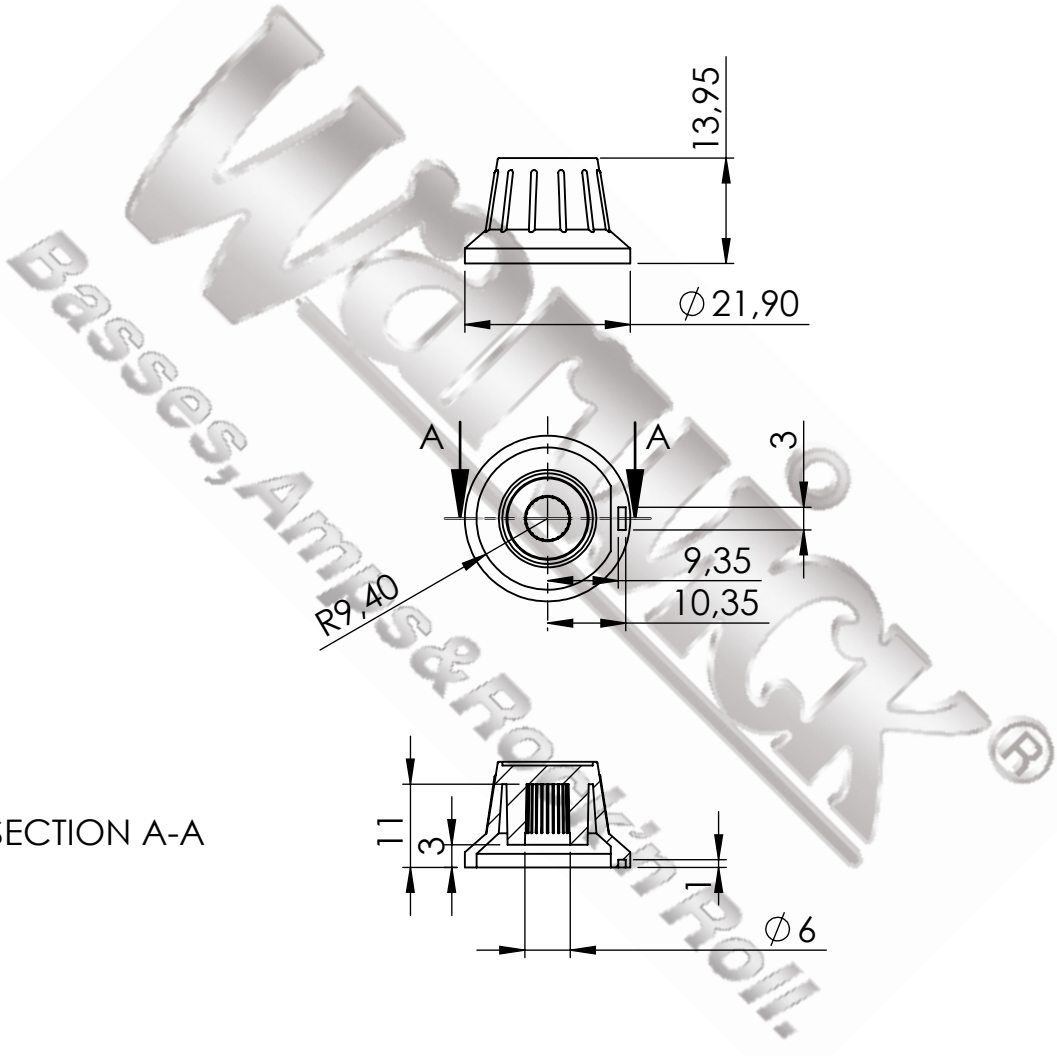

SECTION A-A

UNLESS OTHERWISE SPECIFIED:
DIMENSIONS ARE IN MILLIMETERS

Color : Creme with black
engraving & golden top

DO NOT SCALE DRAWING

REVISION

Copyright: The drawing is property of Warwick GmbH&Co
Music Equipment KG.
The information given on it is protected by copyright any form
of copying or reproduction is strictly forbidden.