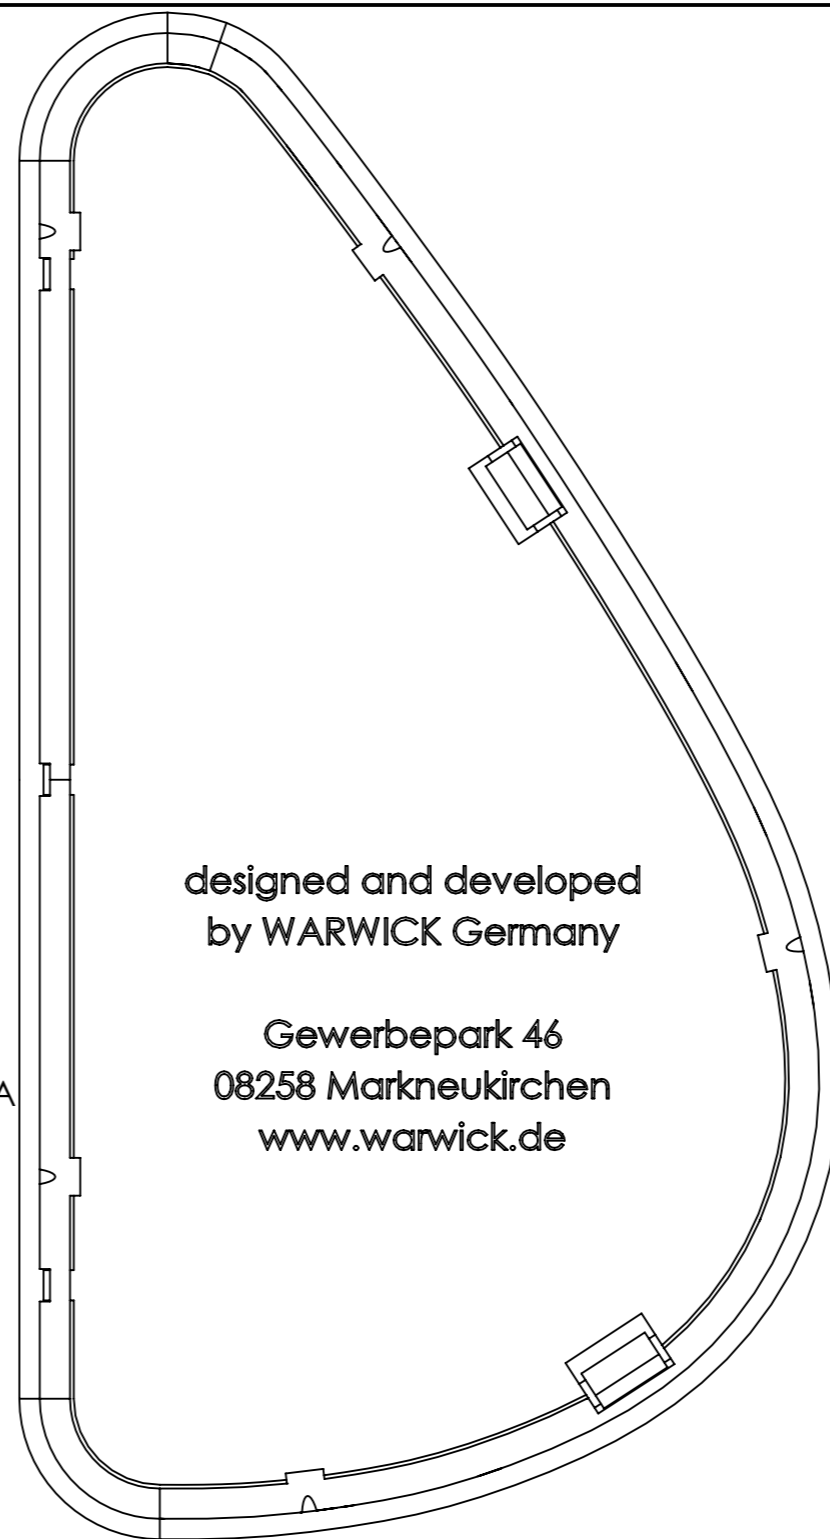

201,87

A

108,47

A

designed and developed
by WARWICK Germany

Gewerbepark 46
08258 Markneukirchen
www.warwick.de

Warwick® Framus®

PROPRIETARY AND CONFIDENTIAL
THE INFORMATION CONTAINED IN THIS
DRAWING IS THE SOLE PROPERTY OF
WARWICK GmbH Und Co Music Equipment KG. ANY
REPRODUCTION IN PART OR AS A WHOLE
WITHOUT THE WRITTEN PERMISSION OF
WARWICK GmbH Und Co Music Equipment KG IS
PROHIBITED.