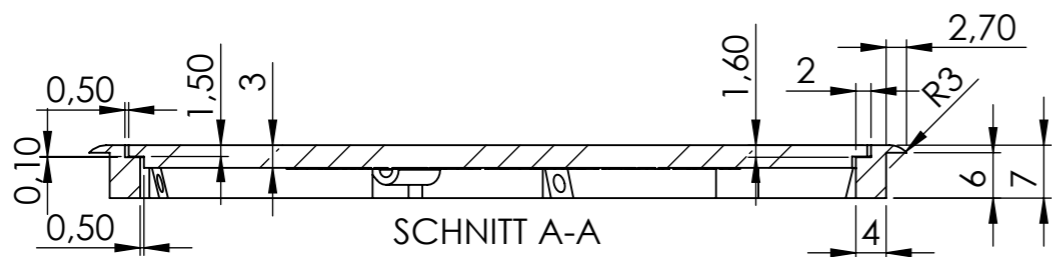

201,87

A

108,47

A

designed and developed
by WARWICK Germany

Gewerbepark 46
08258 Markneukirchen
www.warwick.de

Warwick® Framus®

PROPRIETARY AND CONFIDENTIAL
THE INFORMATION CONTAINED IN THIS
DRAWING IS THE SOLE PROPERTY OF
WARWICK GmbH Und Co Music Equipment KG. ANY
REPRODUCTION IN PART OR AS A WHOLE
WITHOUT THE WRITTEN PERMISSION OF
WARWICK GmbH Und Co Music Equipment KG IS
PROHIBITED.