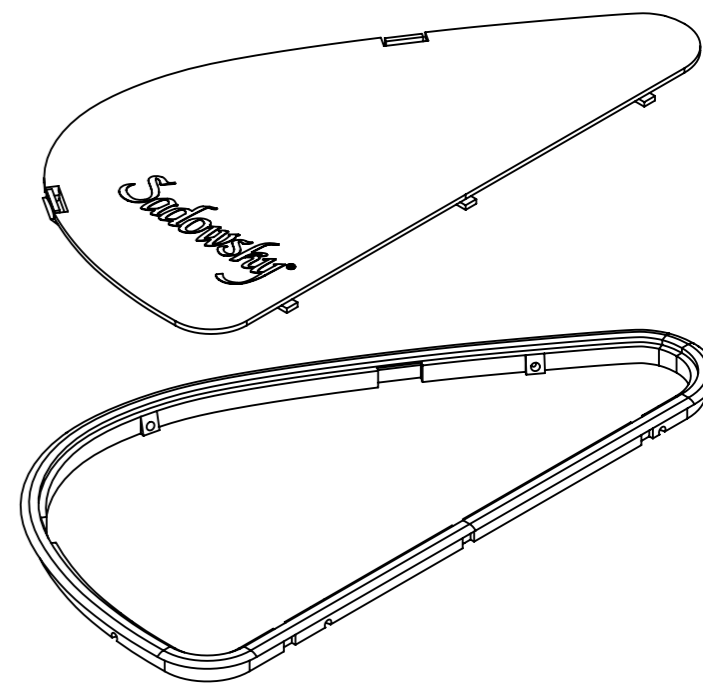

201,87

A

108,47

A

designed and developed
by WARWICK Germany

Gewerbepark 46
08258 Markneukirchen
www.warwick.de

Warwick® Framus®

PROPRIETARY AND CONFIDENTIAL
THE INFORMATION CONTAINED IN THIS
DRAWING IS THE SOLE PROPERTY OF
WARWICK GmbH Und Co Music Equipment KG. ANY
REPRODUCTION IN PART OR AS A WHOLE
WITHOUT THE WRITTEN PERMISSION OF
WARWICK GmbH Und Co Music Equipment KG IS
PROHIBITED.