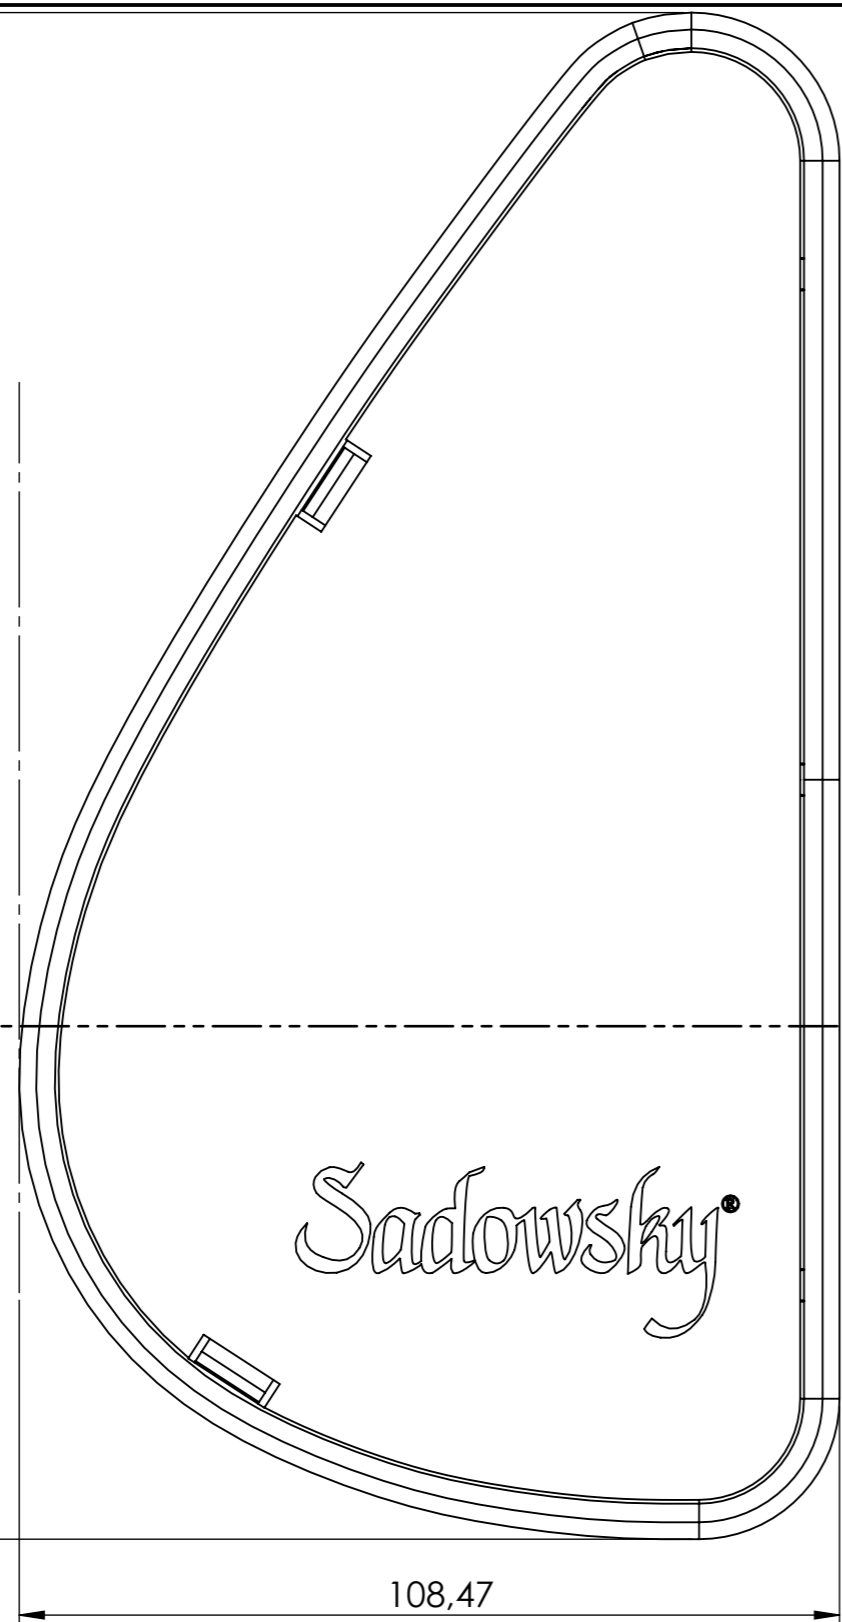

201,87

A

108,47

A

designed and developed
by WARWICK Germany

Gewerbepark 46
08258 Markneukirchen
www.warwick.de

Warwick® Framus®

PROPRIETARY AND CONFIDENTIAL
THE INFORMATION CONTAINED IN THIS
DRAWING IS THE SOLE PROPERTY OF
WARWICK GmbH Und Co Music Equipment KG. ANY
REPRODUCTION IN PART OR AS A WHOLE
WITHOUT THE WRITTEN PERMISSION OF
WARWICK GmbH Und Co Music Equipment KG IS
PROHIBITED.