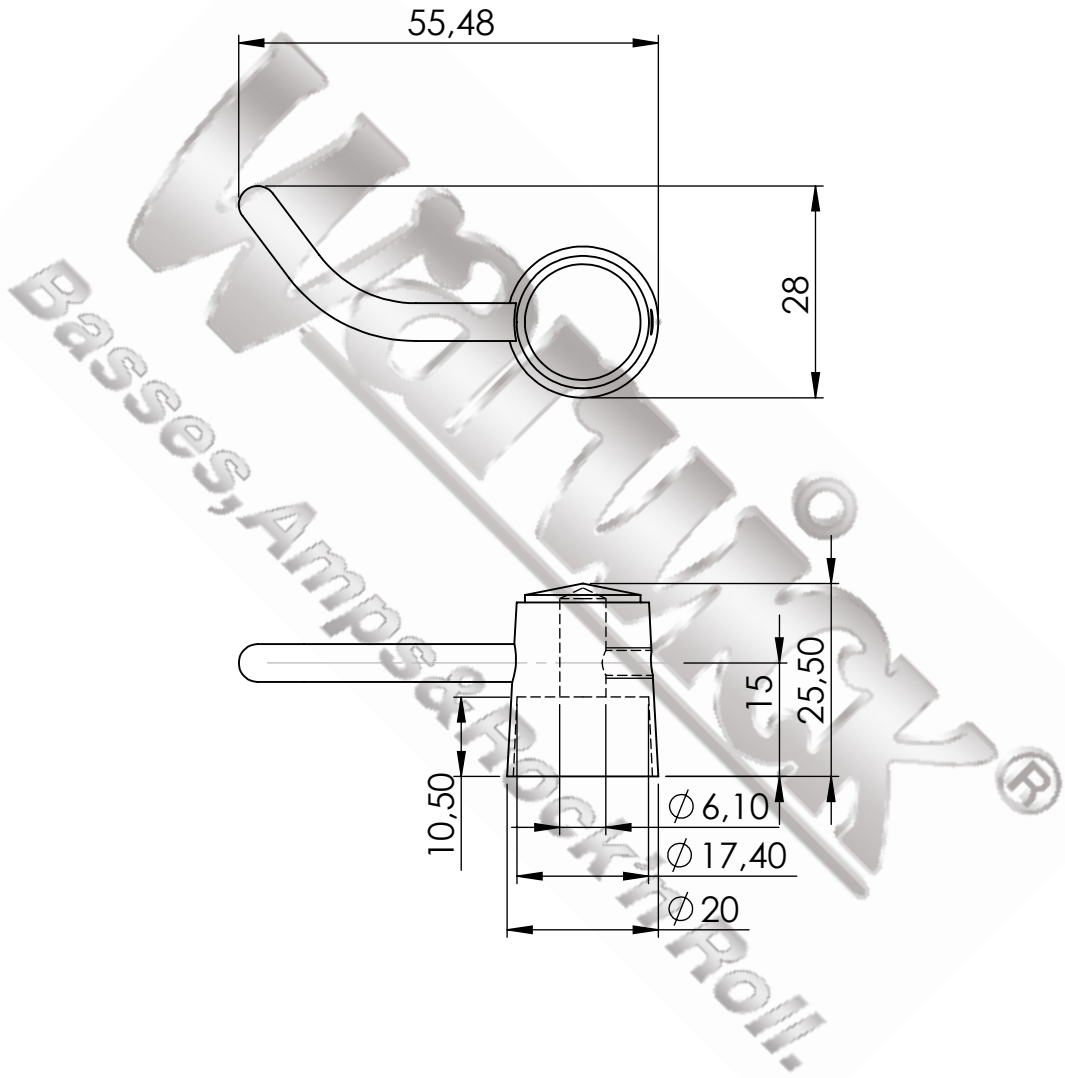

UNLESS OTHERWISE SPECIFIED:
DIMENSIONS ARE IN MILLIMETERS

Gold

DO NOT SCALE DRAWING

REVISION

Copyright: The drawing is property of Warwick GmbH&Co
Music Equipment KG.
The information given on it is protected by copyright any form
of copying or reproduction is strictly forbidden.