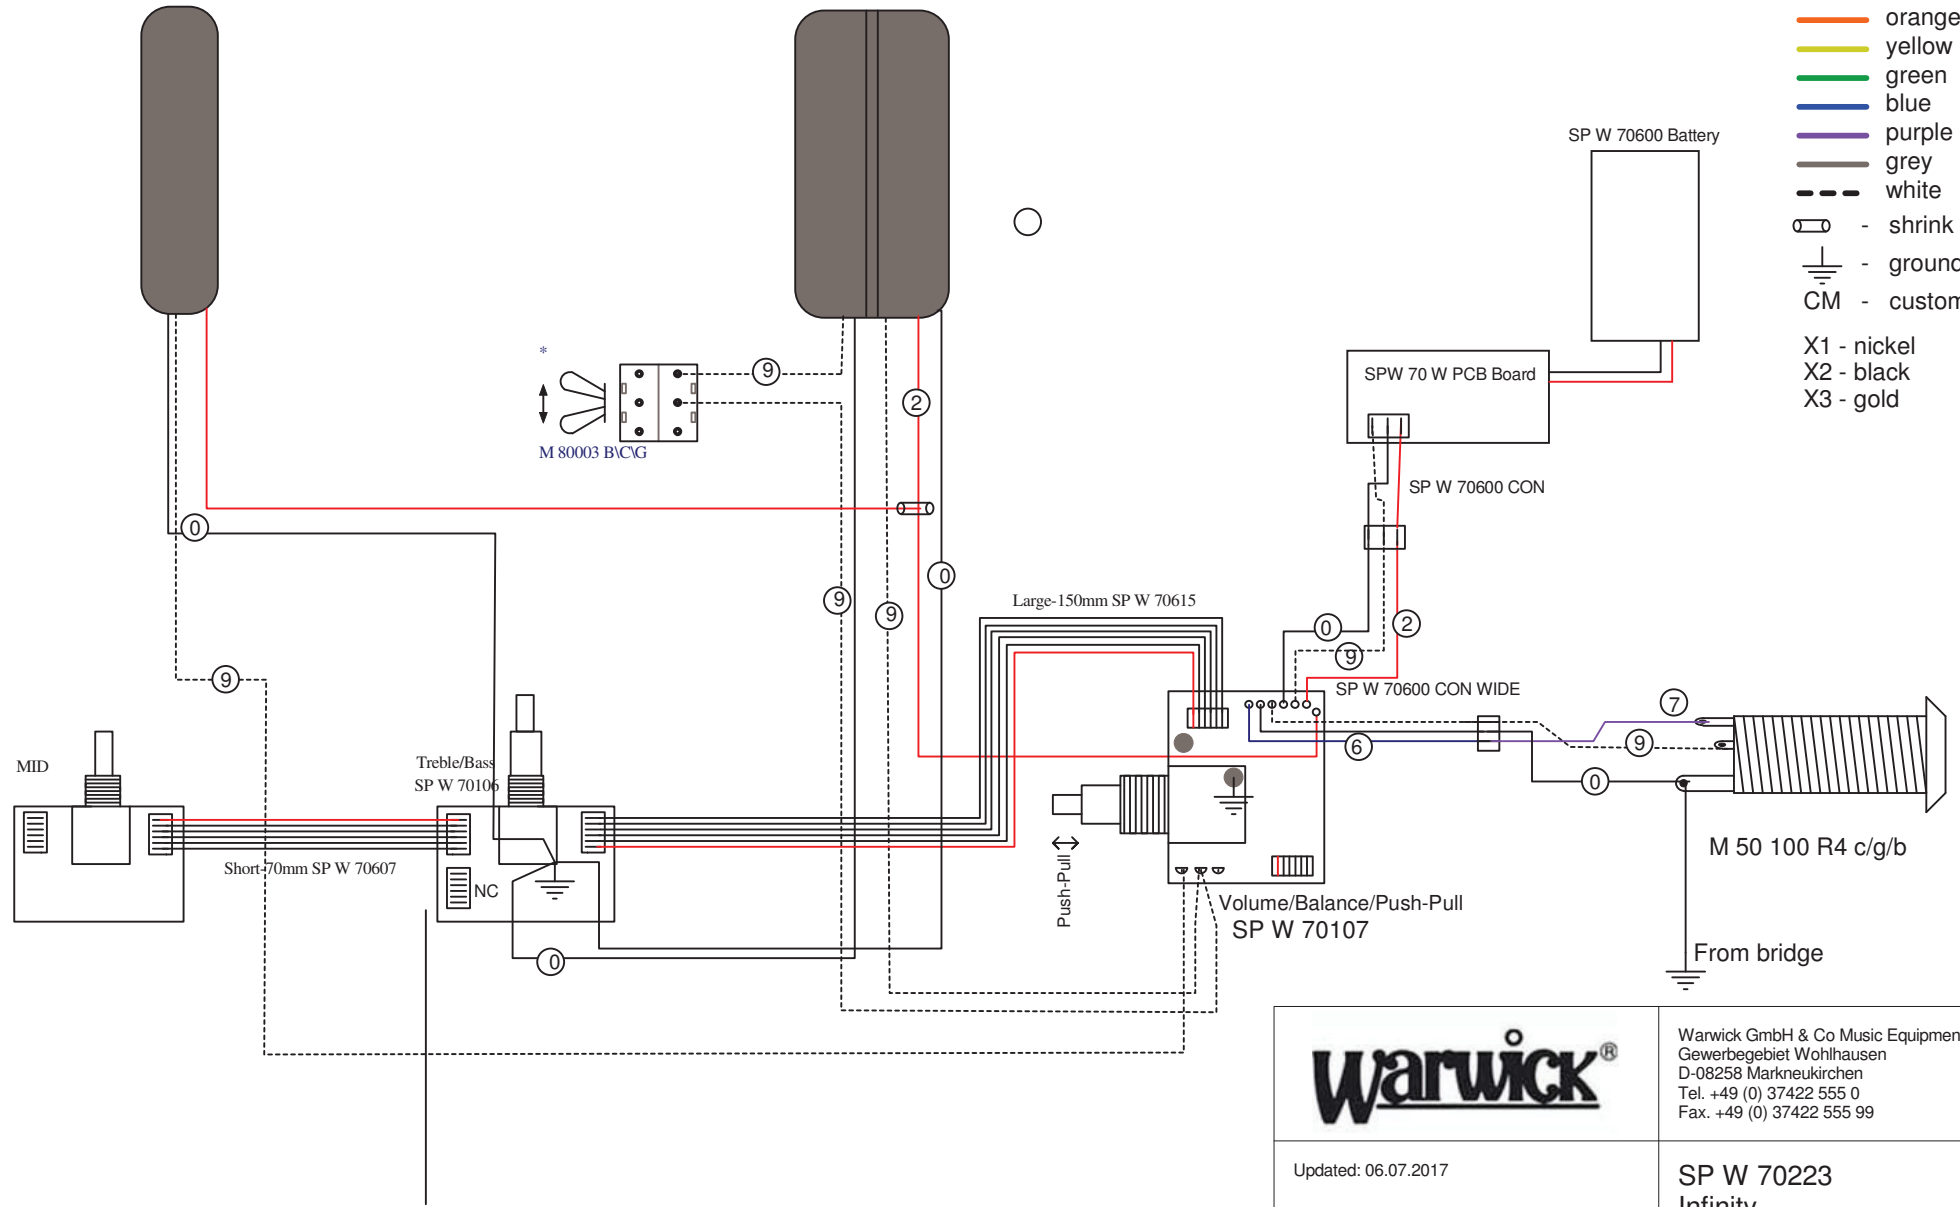

Bridge Active MEC Twin Jazz
M 60 209

- black ①
- brown ②
- red ③
- orange ④
- yellow ⑤
- green ⑥
- blue ⑦
- purple ⑧
- grey ⑨
- - - white ⑩
- - shrink tube
- ⊥ - ground
- CM - custom made
- X1 - nickel
- X2 - black
- X3 - gold