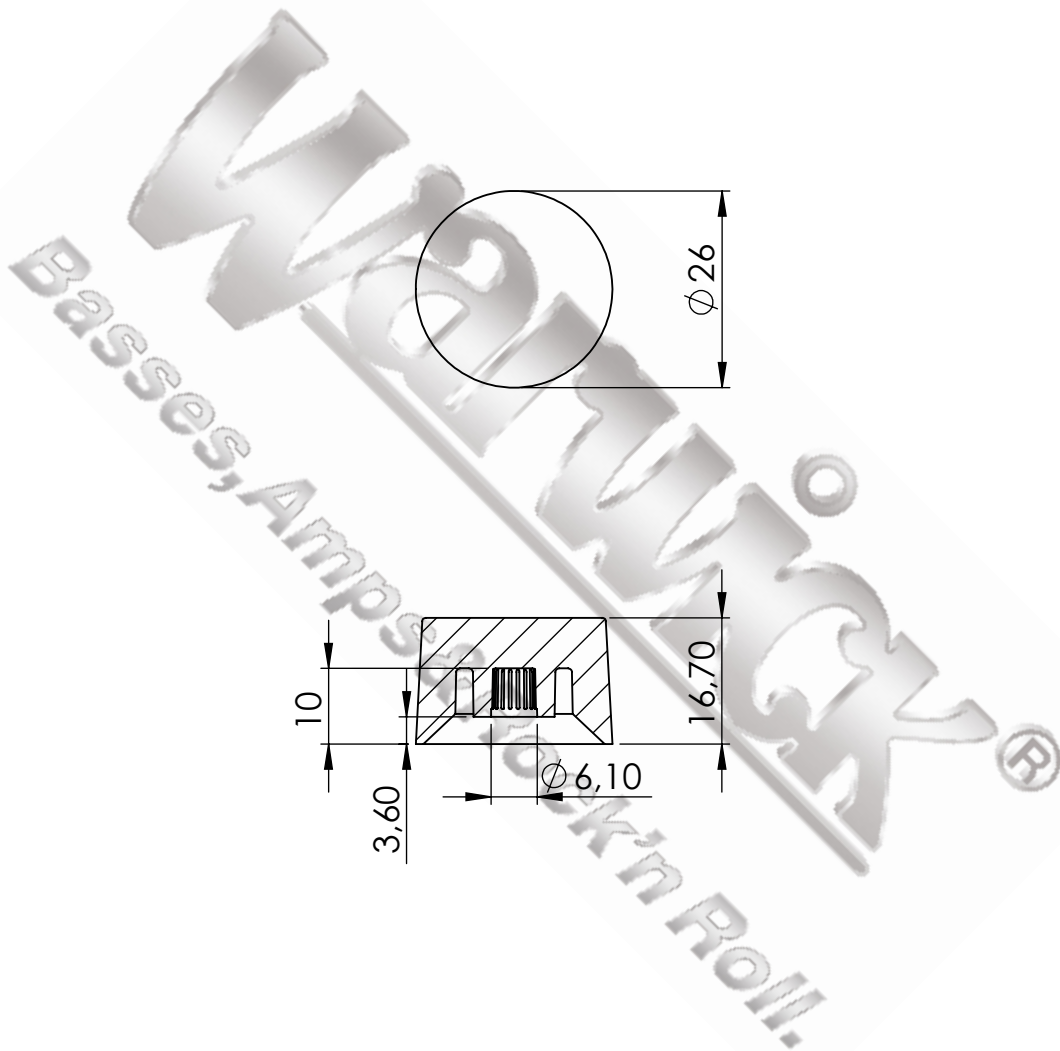

UNLESS OTHERWISE SPECIFIED:
DIMENSIONS ARE IN MILLIMETERS

Color : Gold

DO NOT SCALE DRAWING

REVISION

Copyright: The drawing is property of Warwick GmbH&Co
Music Equipment KG.
The information given on it is protected by copyright any form
of copying or reproduction is strictly forbidden.