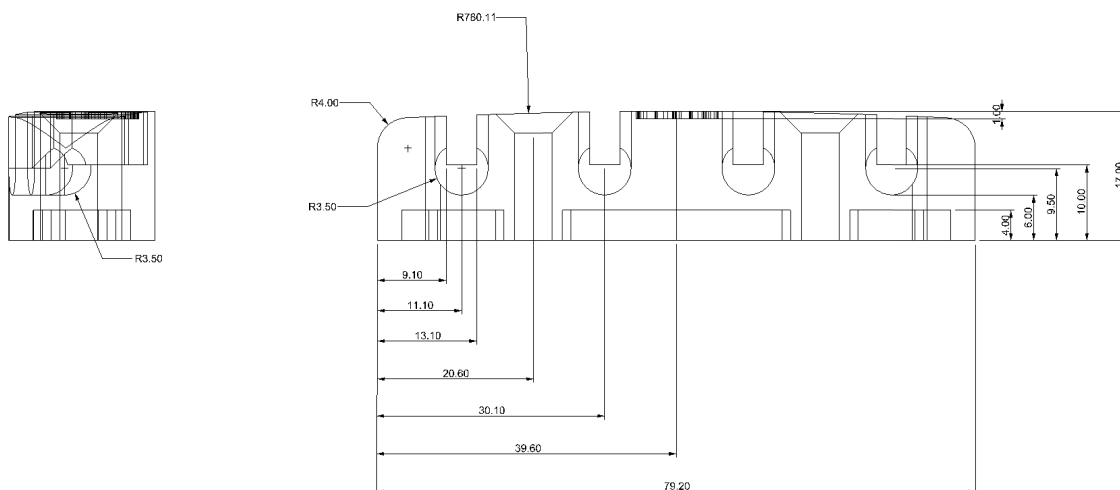

Tailpiece 4 string

Basses, Amps & Rock'n Roll.