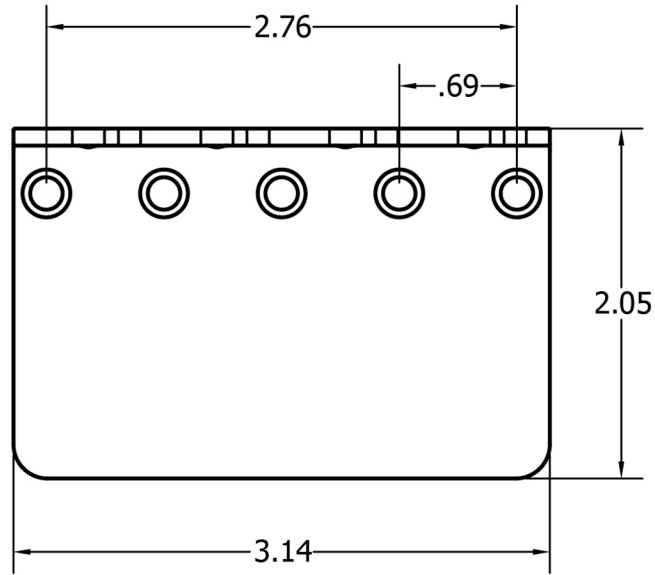

## FCH-4 String Bass Bridge, Z-Series

Fender® 5-Hole Mount

.75" Fender® String Spacing

String Height Adjustment Range

CONFIDENTIAL & PROPRIETARY

NO PART OF THIS DRAWING MAY BE USED OR REPRODUCED WITHOUT THE WRITTEN CONSENT OF BABICZ DESIGN LTD, NOR SHALL ANY PART OF THIS DOCUMENT BE USED EXCEPT WITHIN THE TERMS LISTED UNDER AN AUTHORIZED AGREEMENT ISSUED BY BABICZ DESIGN LTD.