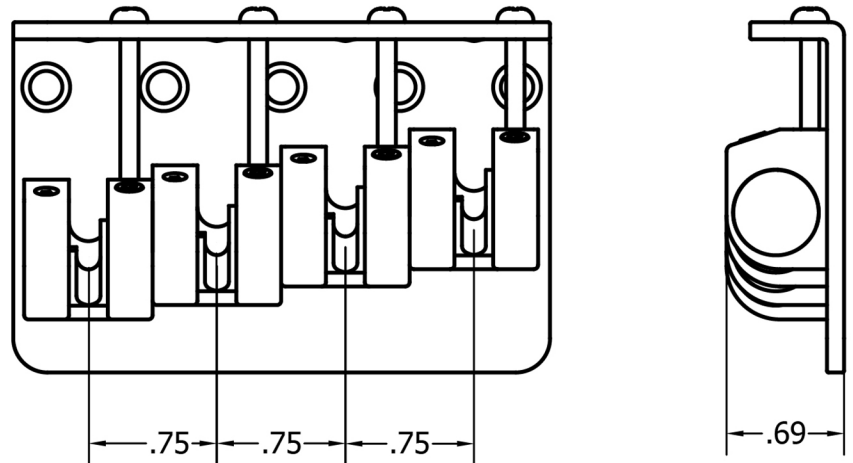

## FCH-4 String Bass Bridge, Z-Series

Fender® 5-Hole Mount

.75" Fender® String Spacing

String Height Adjustment Range

CONFIDENTIAL & PROPRIETARY

NO PART OF THIS DRAWING MAY BE USED OR REPRODUCED WITHOUT THE WRITTEN CONSENT OF BABICZ DESIGN LTD, NOR SHALL ANY PART OF THIS DOCUMENT BE USED EXCEPT WITHIN THE TERMS LISTED UNDER AN AUTHORIZED AGREEMENT ISSUED BY BABICZ DESIGN LTD.

PROPERTY OF:  
BABICZ DESIGN LTD.  
Drawing & Design  
by Jeffrey T. Babicz Sr.

**All Dimensions = INCHES**  
**Not to scale**