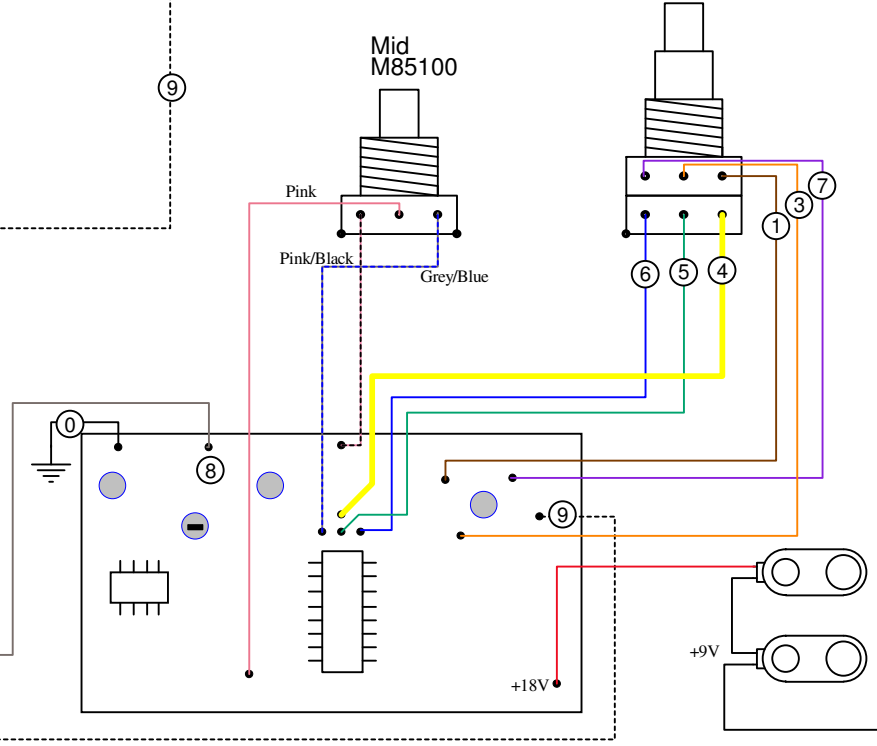

C

C

D

D

Neck Pickup

Bridge Pickup

Bass/Treble
M 85110

Mid
M85100

M 50 100 R4

- black ⑨
- brown ①
- red ②
- orange ③
- yellow ④
- green ⑤
- blue ⑥
- purple ⑦
- grey ⑧
- - - white ⑨
- ⏏ - ground
- ⏏ - shrink tube
- X1 - nickel
- X2 - black
- X3 - gold

Warwick GmbH & Co Music Equipment Kg
 Gewerbegebiet Wohlhausen
 D-08258 Markneukirchen
 Tel. +49 (0) 37422 555 0
 Fax. +49 (0) 37422 555 99