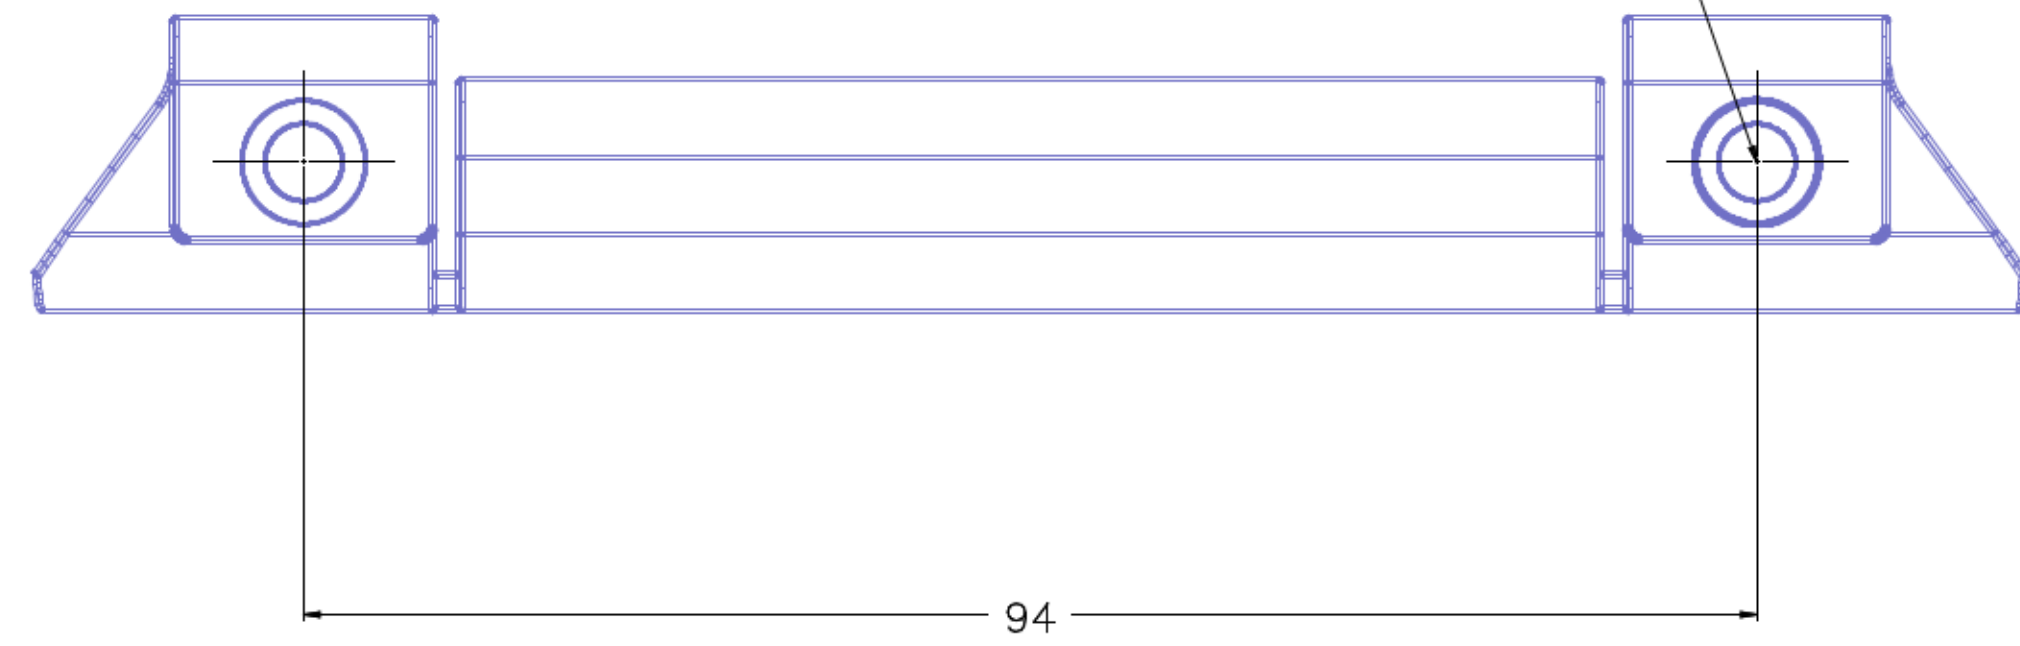

threaded insert M5. must be provided with Allen set screw M5 x 6 mm

ROCKBOARD HANDLE SET