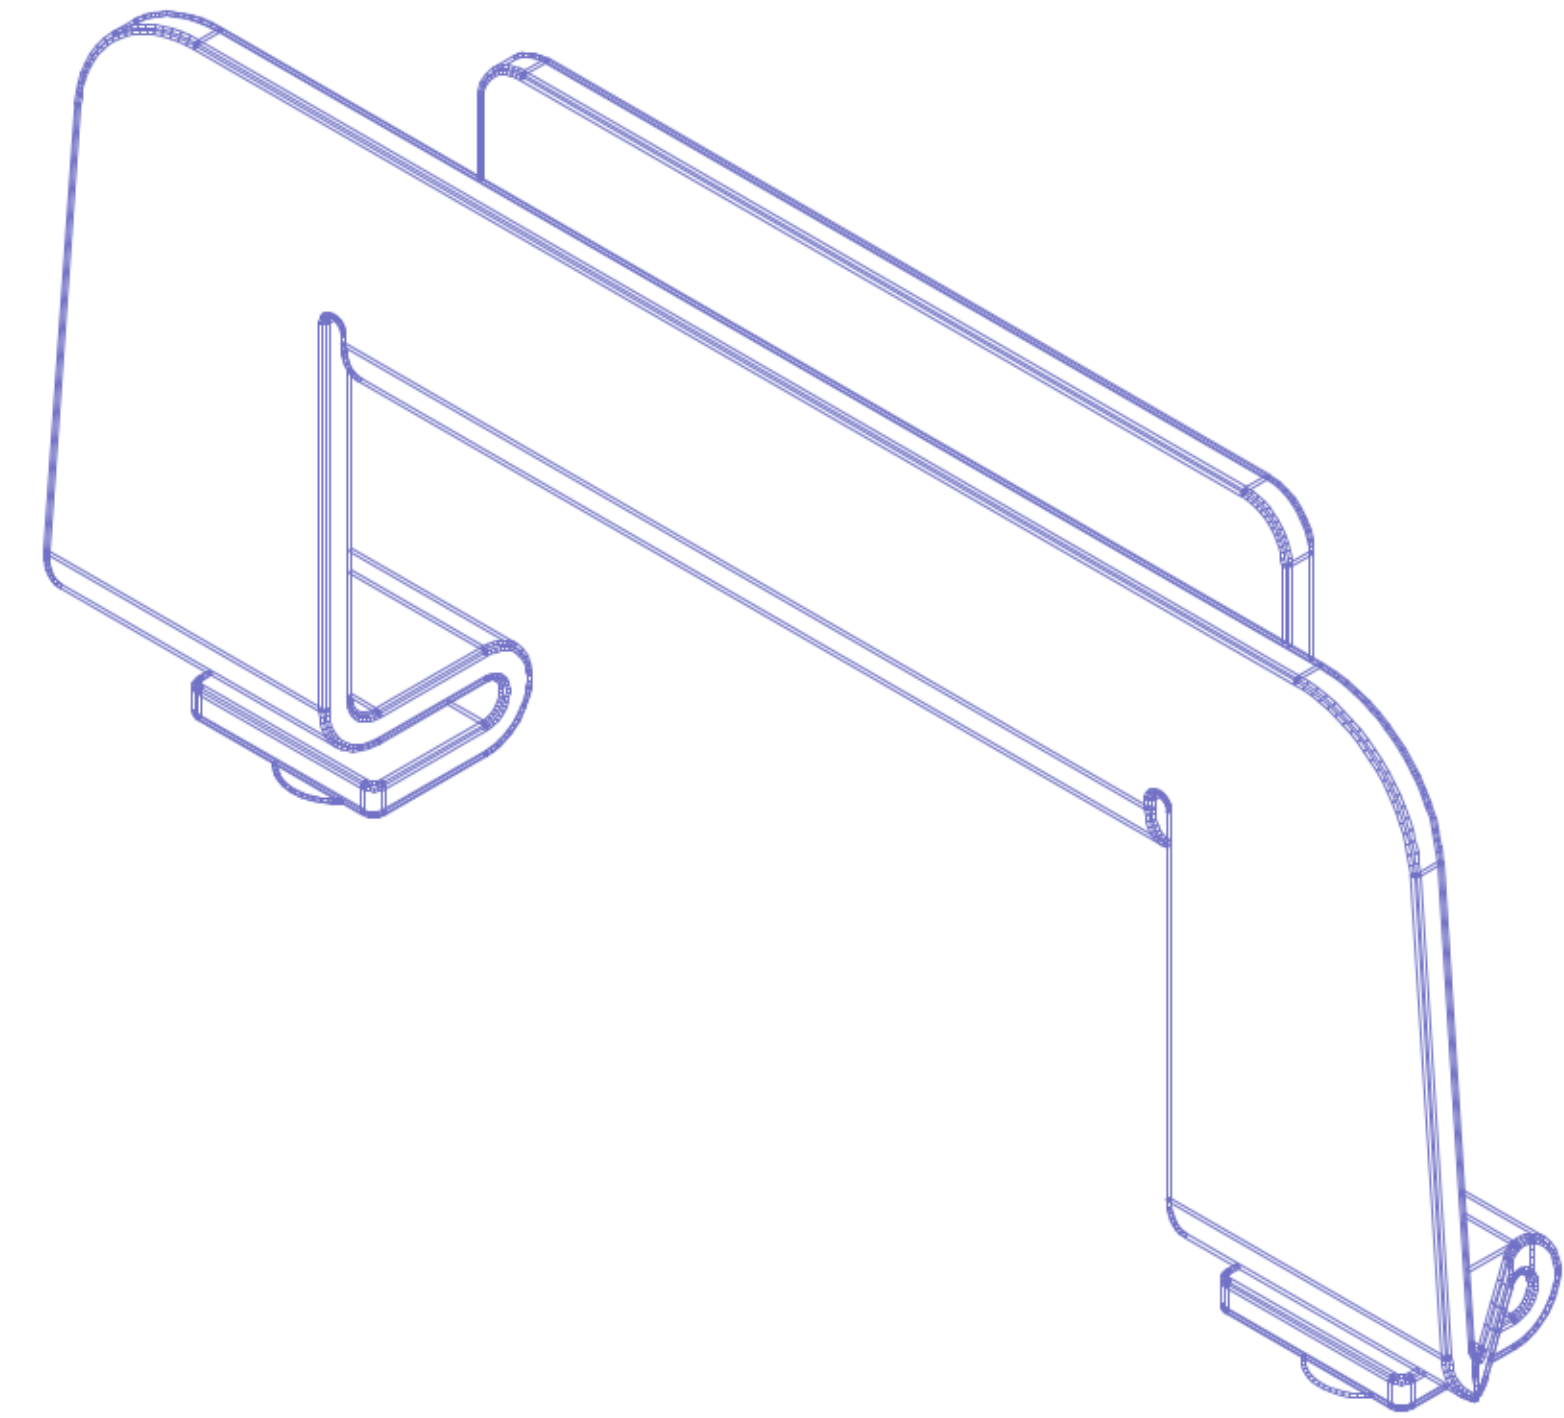

threaded insert M5. must be provided with Allen set screw M5 x 6 mm

ROCKBOARD HANDLE SET