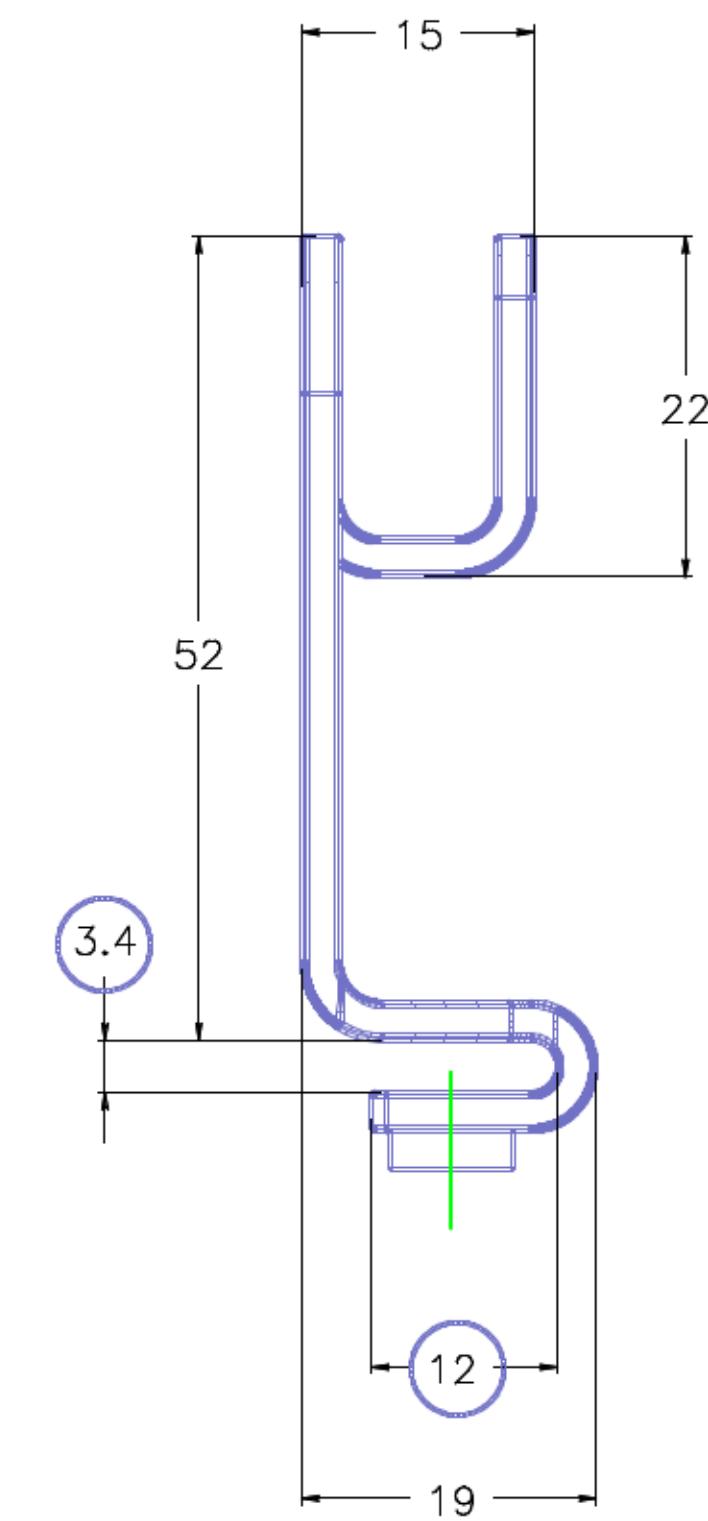

threaded insert M5. must be provided with Allen set screw M5 x 6 mm

ROCKBOARD HANDLE SET