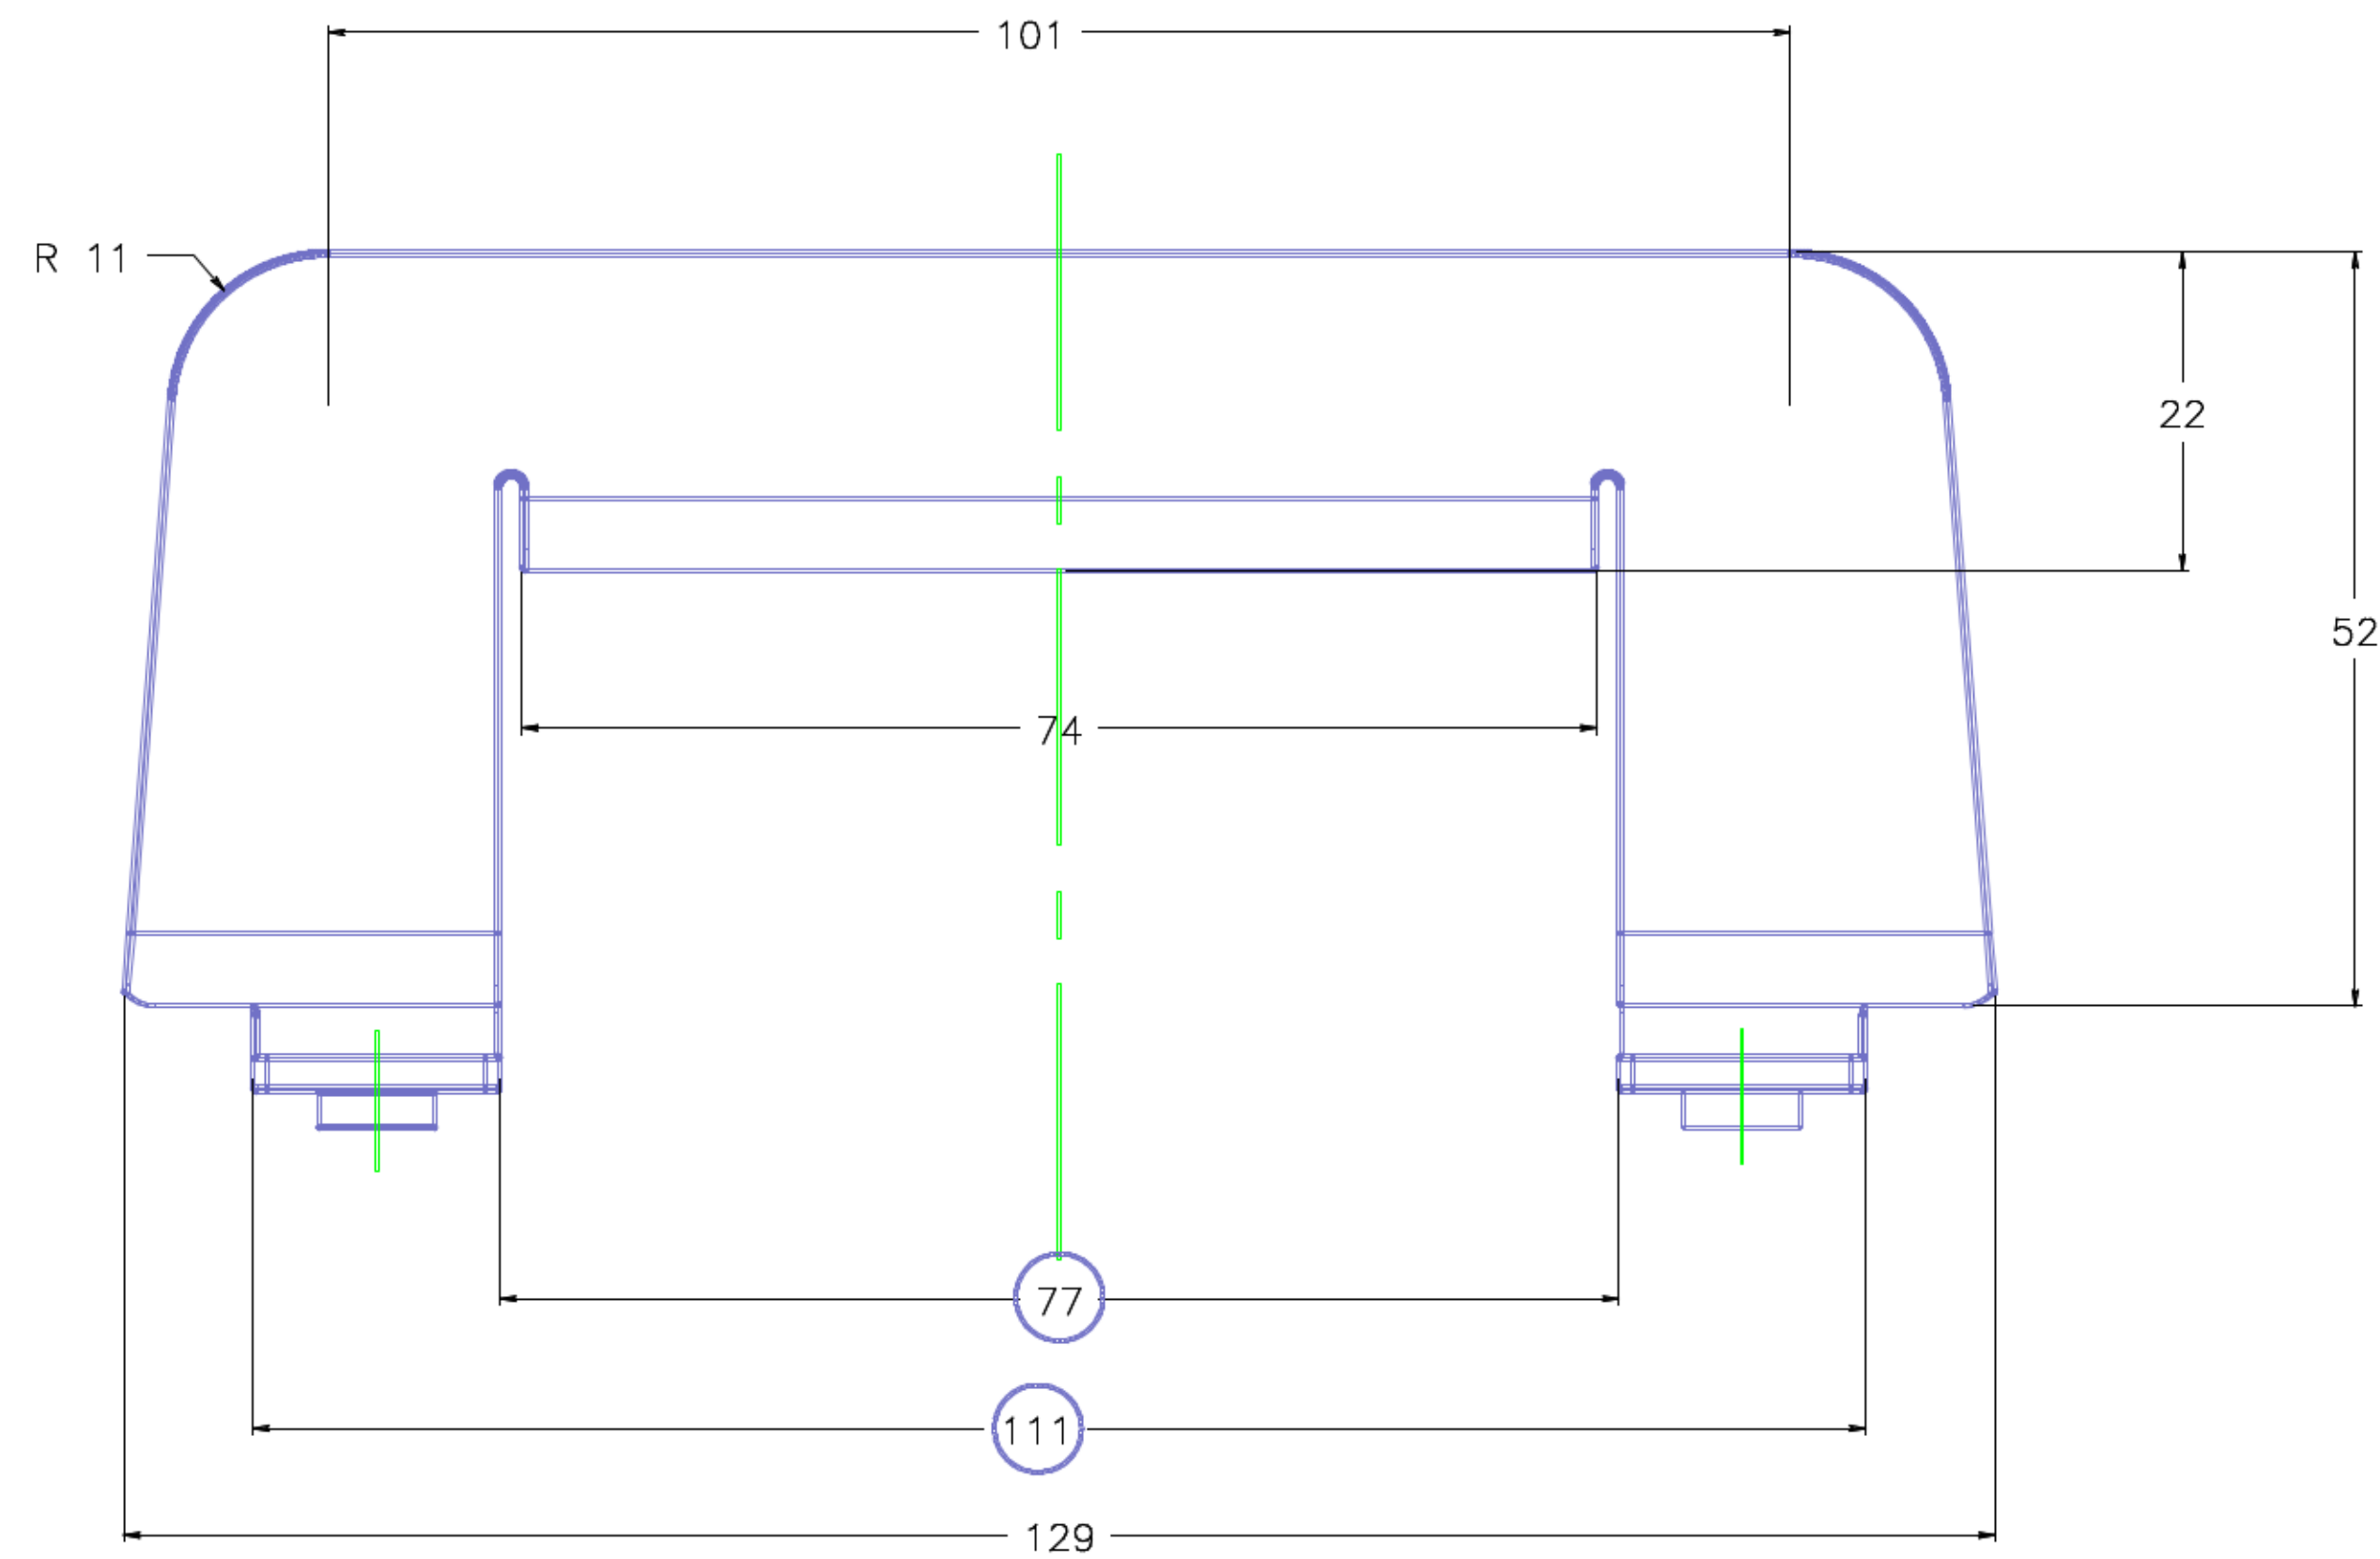

threaded insert M5. must be provided with Allen set screw M5 x 6 mm

ROCKBOARD HANDLE SET