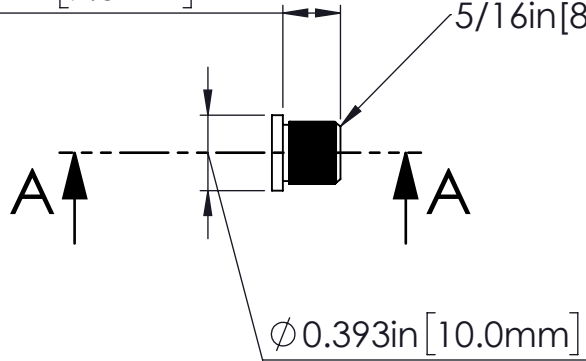

0.301in [7.6mm]

5/16in [8mm]

$\phi 0.243in [6.2mm]$

$\phi 0.093in [2.4mm]$

SECTION A-A

Scale

WEIGHT (WITH MOUNTING HARDWARE): 0.1oz [28g]

THIS DRAWING IS THE SOLE PROPERTY OF HIPSHOT PRODUCTS, INC. ALL RIGHTS ARE RESERVED. DIMENSIONS AND PRODUCT FEATURES MAY CHANGE WITHOUT NOTICE.

UNLESS OTHERWISE SPECIFIED; DIMENSIONS ARE IN INCHES TOLERANCE: $\pm .005$

REV DATE: 9/25/2020

6L150 GUITAR STRING FERRULE DIMENSIONS

8248 STATE ROUTE 96
Interlaken, NY 14847 U.S.A.
TEL: 607-532-9404 FAX: 607-532-9530
E-MAIL: info@HipshotProducts.com