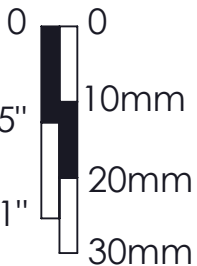

0.301in [7.6mm]

5/16in [8mm]

$\phi 0.243in [6.2mm]$

$\phi 0.093in [2.4mm]$

SECTION A-A

Scale

WEIGHT (WITH MOUNTING HARDWARE): 0.1oz [28g]

THIS DRAWING IS THE SOLE PROPERTY OF HIPSHOT PRODUCTS, INC. ALL RIGHTS ARE RESERVED. DIMENSIONS AND PRODUCT FEATURES MAY CHANGE WITHOUT NOTICE.

UNLESS OTHERWISE SPECIFIED; DIMENSIONS ARE IN INCHES TOLERANCE: $\pm .005$

REV DATE: 9/25/2020

6L150 GUITAR STRING FERRULE DIMENSIONS

8248 STATE ROUTE 96
Interlaken, NY 14847 U.S.A.
TEL: 607-532-9404 FAX: 607-532-9530
E-MAIL: info@HipshotProducts.com