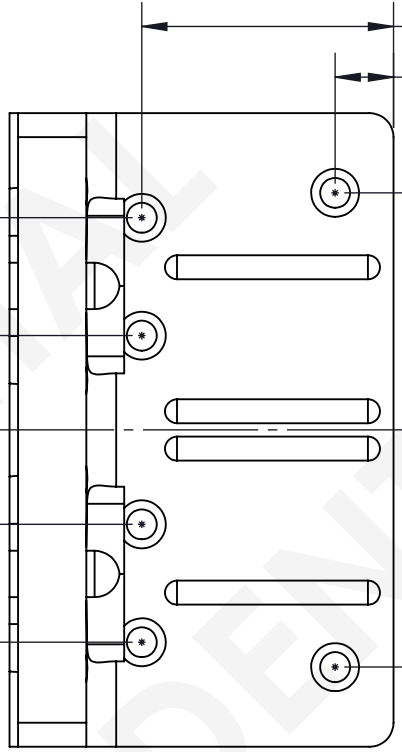

COVER

3.300

2.000

0.492

1.106

0.492

1.106

0.750
(STRING SPACING)

1.311
0.304

1.235

1.235

0.500

THIS DRAWING CONTAINS CONFIDENTIAL DESIGNS SHARED BETWEEN HIPSHOT AND A CUSTOMER. ANY DISSEMINATION, DISTRIBUTION OR REPRODUCTION OF THIS DRAWING WITHOUT THE WRITTEN CONSENT OF THE CUSTOMER IS PROHIBITED.

UNLESS OTHERWISE SPECIFIED: DIMENSIONS ARE IN INCHES
TOLERANCE: ± .005

5X4SAD_-750

SADOWSKY CUSTOM 4 STG 750

8248 STATE ROUTE 96
Interlaken, NY 14847 U.S.A.
TEL:607-532-9404 FAX:607-532-9530
E-MAIL: info@HipshotProducts.com