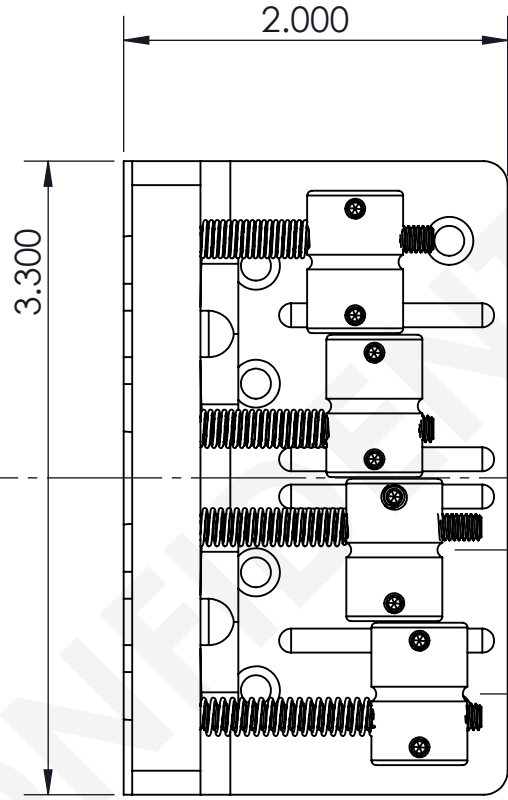

COVER

3.300

2.000

0.492

1.106

0.492

1.106

0.750
(STRING SPACING)

1.311
0.304

1.235

1.235

0.500

THIS DRAWING CONTAINS CONFIDENTIAL DESIGNS SHARED BETWEEN HIPSHOT AND A CUSTOMER. ANY DISSEMINATION, DISTRIBUTION OR REPRODUCTION OF THIS DRAWING WITHOUT THE WRITTEN CONSENT OF THE CUSTOMER IS PROHIBITED.

UNLESS OTHERWISE SPECIFIED: DIMENSIONS ARE IN INCHES
TOLERANCE: ± .005

5X4SAD_-750

SADOWSKY CUSTOM 4 STG 750

8248 STATE ROUTE 96
Interlaken, NY 14847 U.S.A.
TEL:607-532-9404 FAX:607-532-9530
E-MAIL: info@HipshotProducts.com