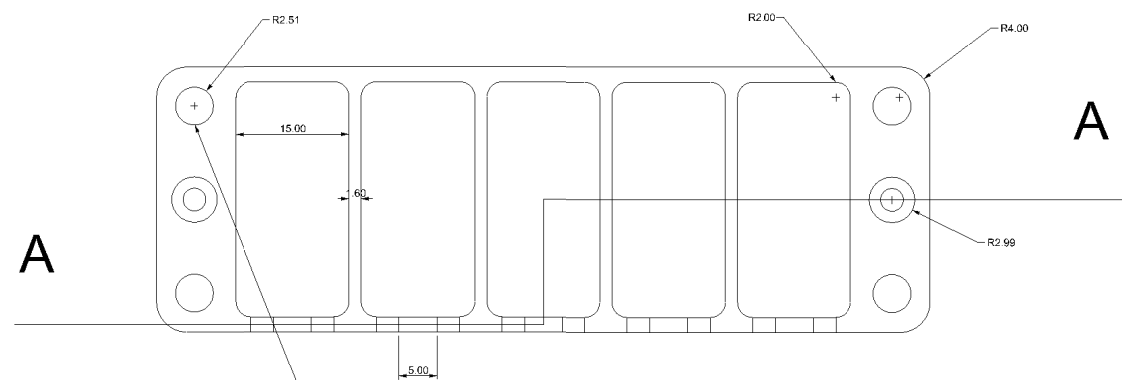

X 30125 10BB
 X 30126 10BG
 X 30127 10BP
 X 30128 10BC

10-String Bridge Bottom

10 String Bridge Top Part

Threaded M5 for a Hexagon socket (2.5mm) set screw with cup point M5 DIN 916 length 15 mm

Threaded M3 for a hexagon socket head cap screw M3 DIN 912 length 15 mm