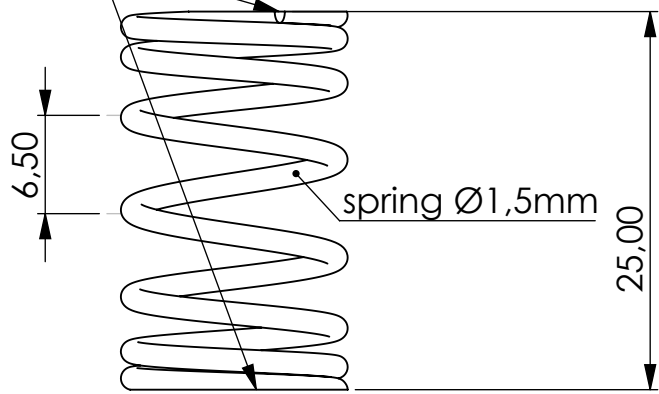

plane cuts

color: black

Warwick®

Warwick Gmbh & Co Music Equipment KG
Gewerbepark 46
D-08258 Markneukirchen
Tel : +49 (0) 37422 555 - 0
Fax : +49 (0) 37422 555- 9999
e-mail : info@warwick.de

A
B
C
D
E
F

	NAME	DATE
DRAWN		Dienstag, 16. August 2022
CHK'D		A-01
	Scale 2:1	SHEET 1 OF 1

Pickup_Spring_30709

Copyright
This drawing is the property of Warwick Gmbh & Co Music Equipment KG.
The information given on it is protected by copyright and any form of copying or reproduction is strictly forbidden.