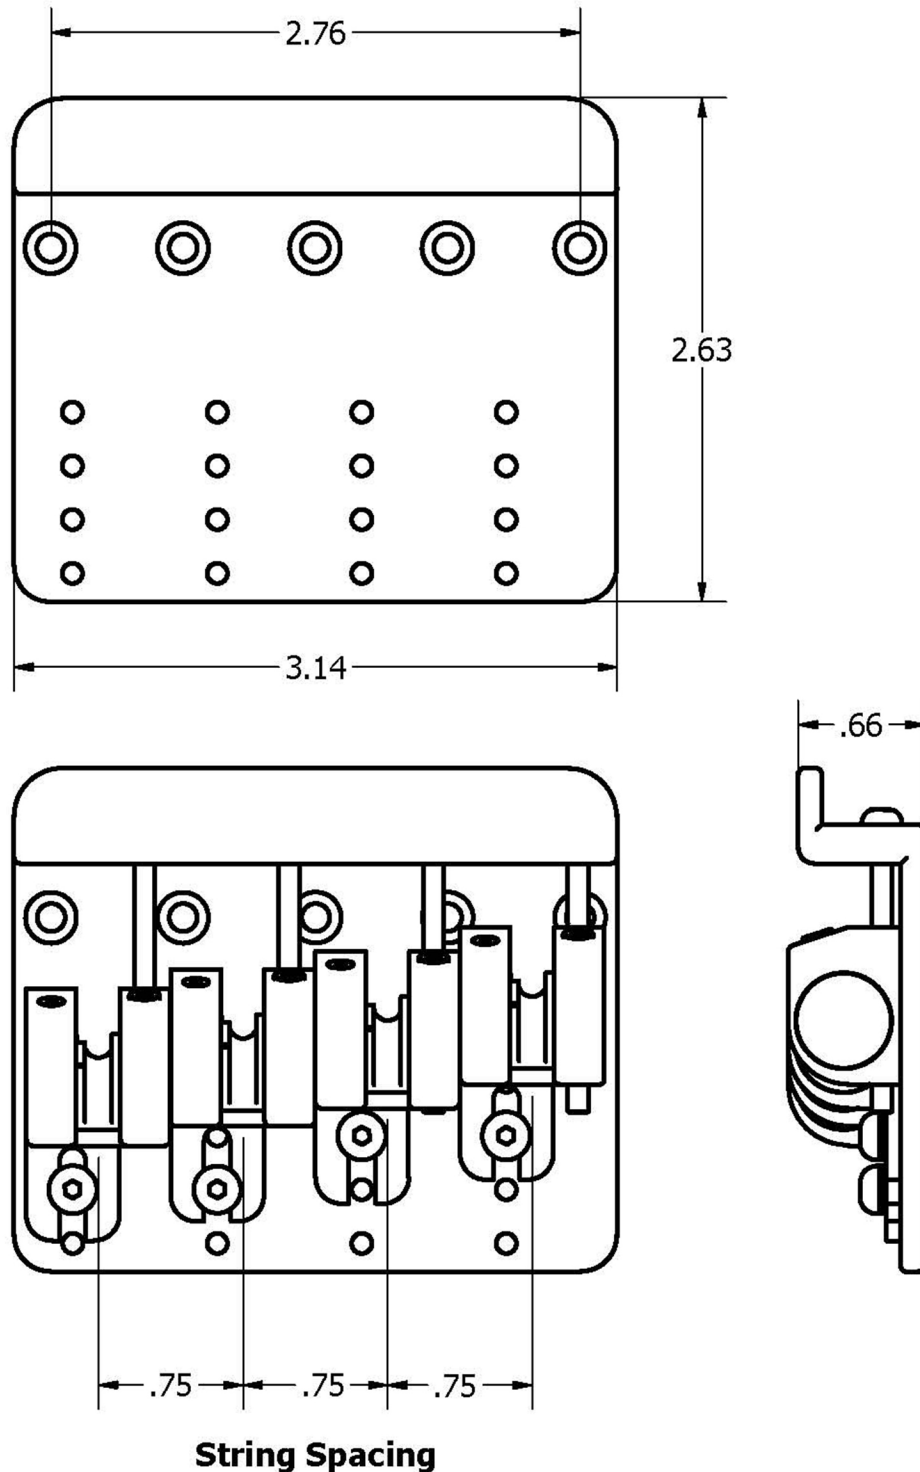

# Babicz Full Contact Hardware 4-String Bass Bridge (Fender Style)

CONFIDENTIAL & PROPRIETARY

NO PART OF THIS DRAWING MAY BE USED OR REPRODUCED WITHOUT THE WRITTEN CONSENT OF BABICZ DESIGN LTD., NOR SHALL ANY PART OF THIS DOCUMENT BE USED EXCEPT WITHIN THE TERMS LISTED UNDER AN AUTHORIZED AGREEMENT ISSUED BY BABICZ DESIGN LTD.

PROPERTY OF:  
BABICZ DESIGN LTD.

**All Dimensions = "Inches"**

PATENT PENDING