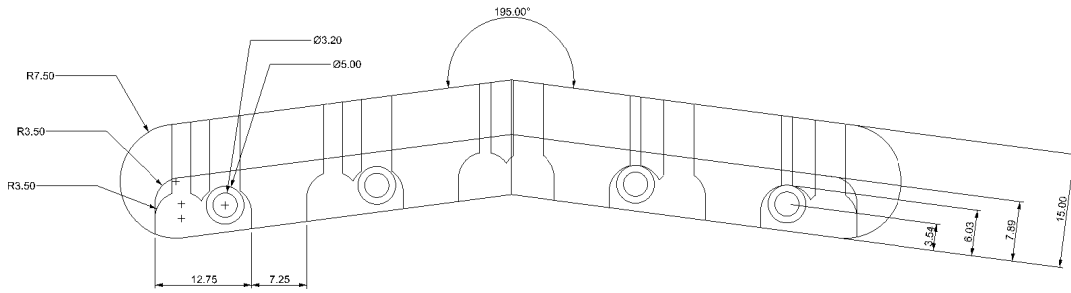

A

Tailpiece 10-string broadneck

B

C

D

E

F

Warwick Gmbh & Co Music Equipment KG
Gewerbepark 46
D-08258 Markneukirchen
Tel : +49 (0) 37422 555 - 0
Fax : +49 (0) 37422 555- 9999
e-mail : info@warwick.de

	NAME	DATE
DRAWN		29.09.2016
Unless noted, all measurements are given in millimeters		
Scale 1:1	SHEET 1 OF 2	A4

10 string Warwick Tailpiece
Broadneck
Casted

Copyright
This drawing is the property of Warwick Gmbh & Co Music Equipment KG.
The information given on it is protected by copyright and any form of copying or reproduction is strictly forbidden.