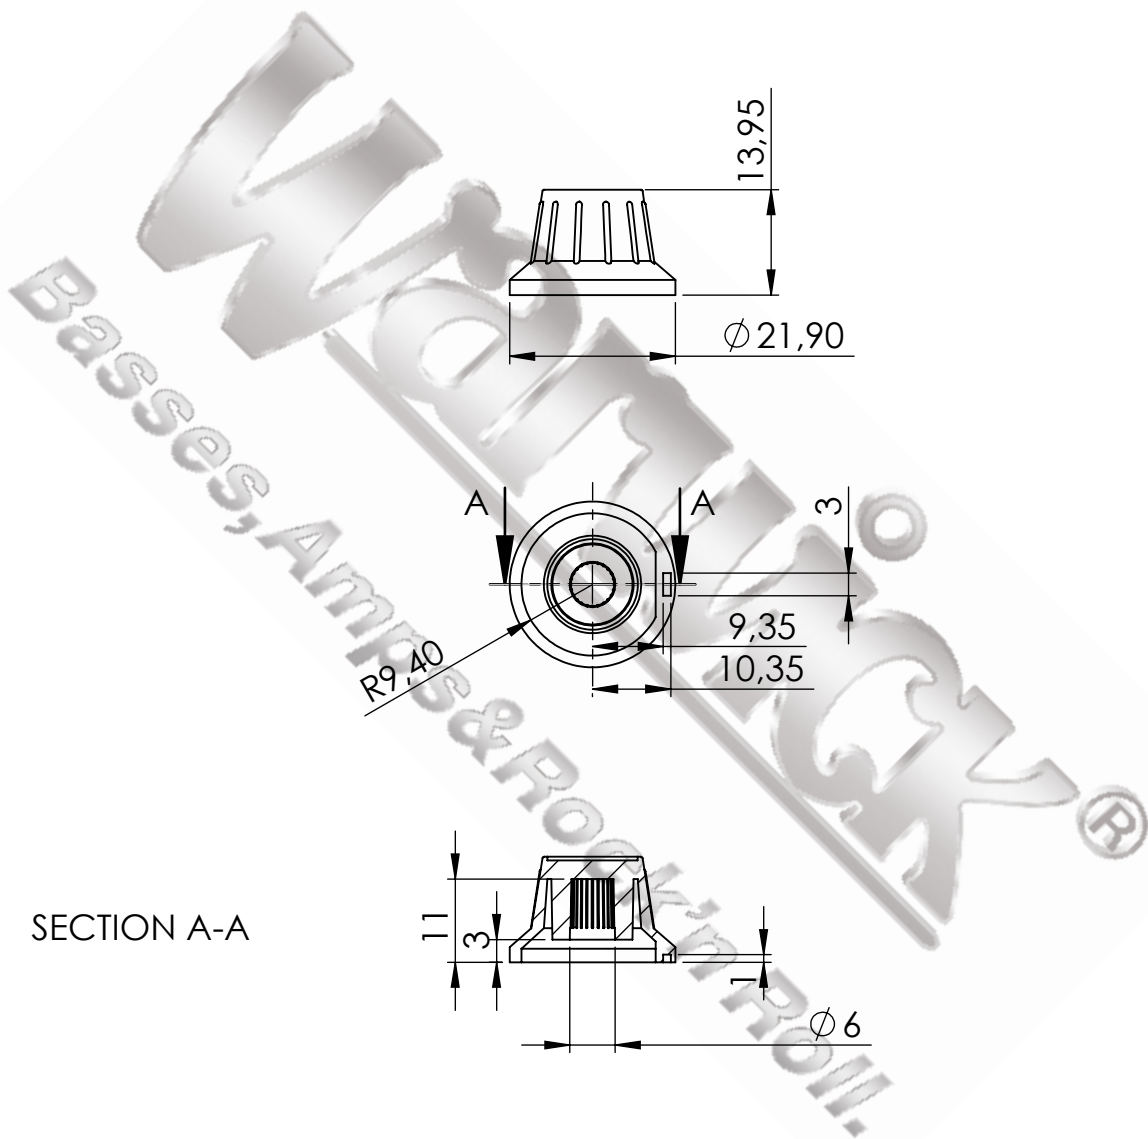

SECTION A-A

UNLESS OTHERWISE SPECIFIED:
DIMENSIONS ARE IN MILLIMETERS

Color : Black with golden
engraving & golden top

DO NOT SCALE DRAWING

REVISION

Copyright: The drawing is property of Warwick GmbH&Co
Music Equipment KG.
The information given on it is protected by copyright any form
of copying or reproduction is strictly forbidden.