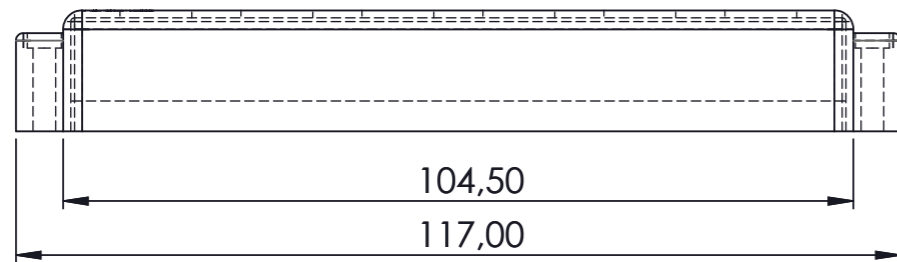

**M 60108 R**

PROPRIETARY AND CONFIDENTIAL THE INFORMATION CONTAINED IN THIS DRAWING IS THE SOLE PROPERTY OF WARWICK GmbH Und Co Music Equipment KG. ANY REPRODUCTION IN PART OR AS A WHOLE WITHOUT THE WRITTEN PERMISSION OF WARWICK GmbH Und Co Music Equipment KG IS PROHIBITED.		<b>M 60108 R</b>	
<b>Warwick GmbH &amp; Co Music Equipment KG</b> represented by the managing director Hans Peter Wilfer Gewerbepark 46 D-08258 Markneukirchen GERMANY  Phone. +49 (0) 37422 555 0 Fax. +49 (0) 37422 555 99 info@warwick.de		All units in mm unless otherwise specified	
		Scale 1:1	
		04.12.2019	Sheet 4 of 4